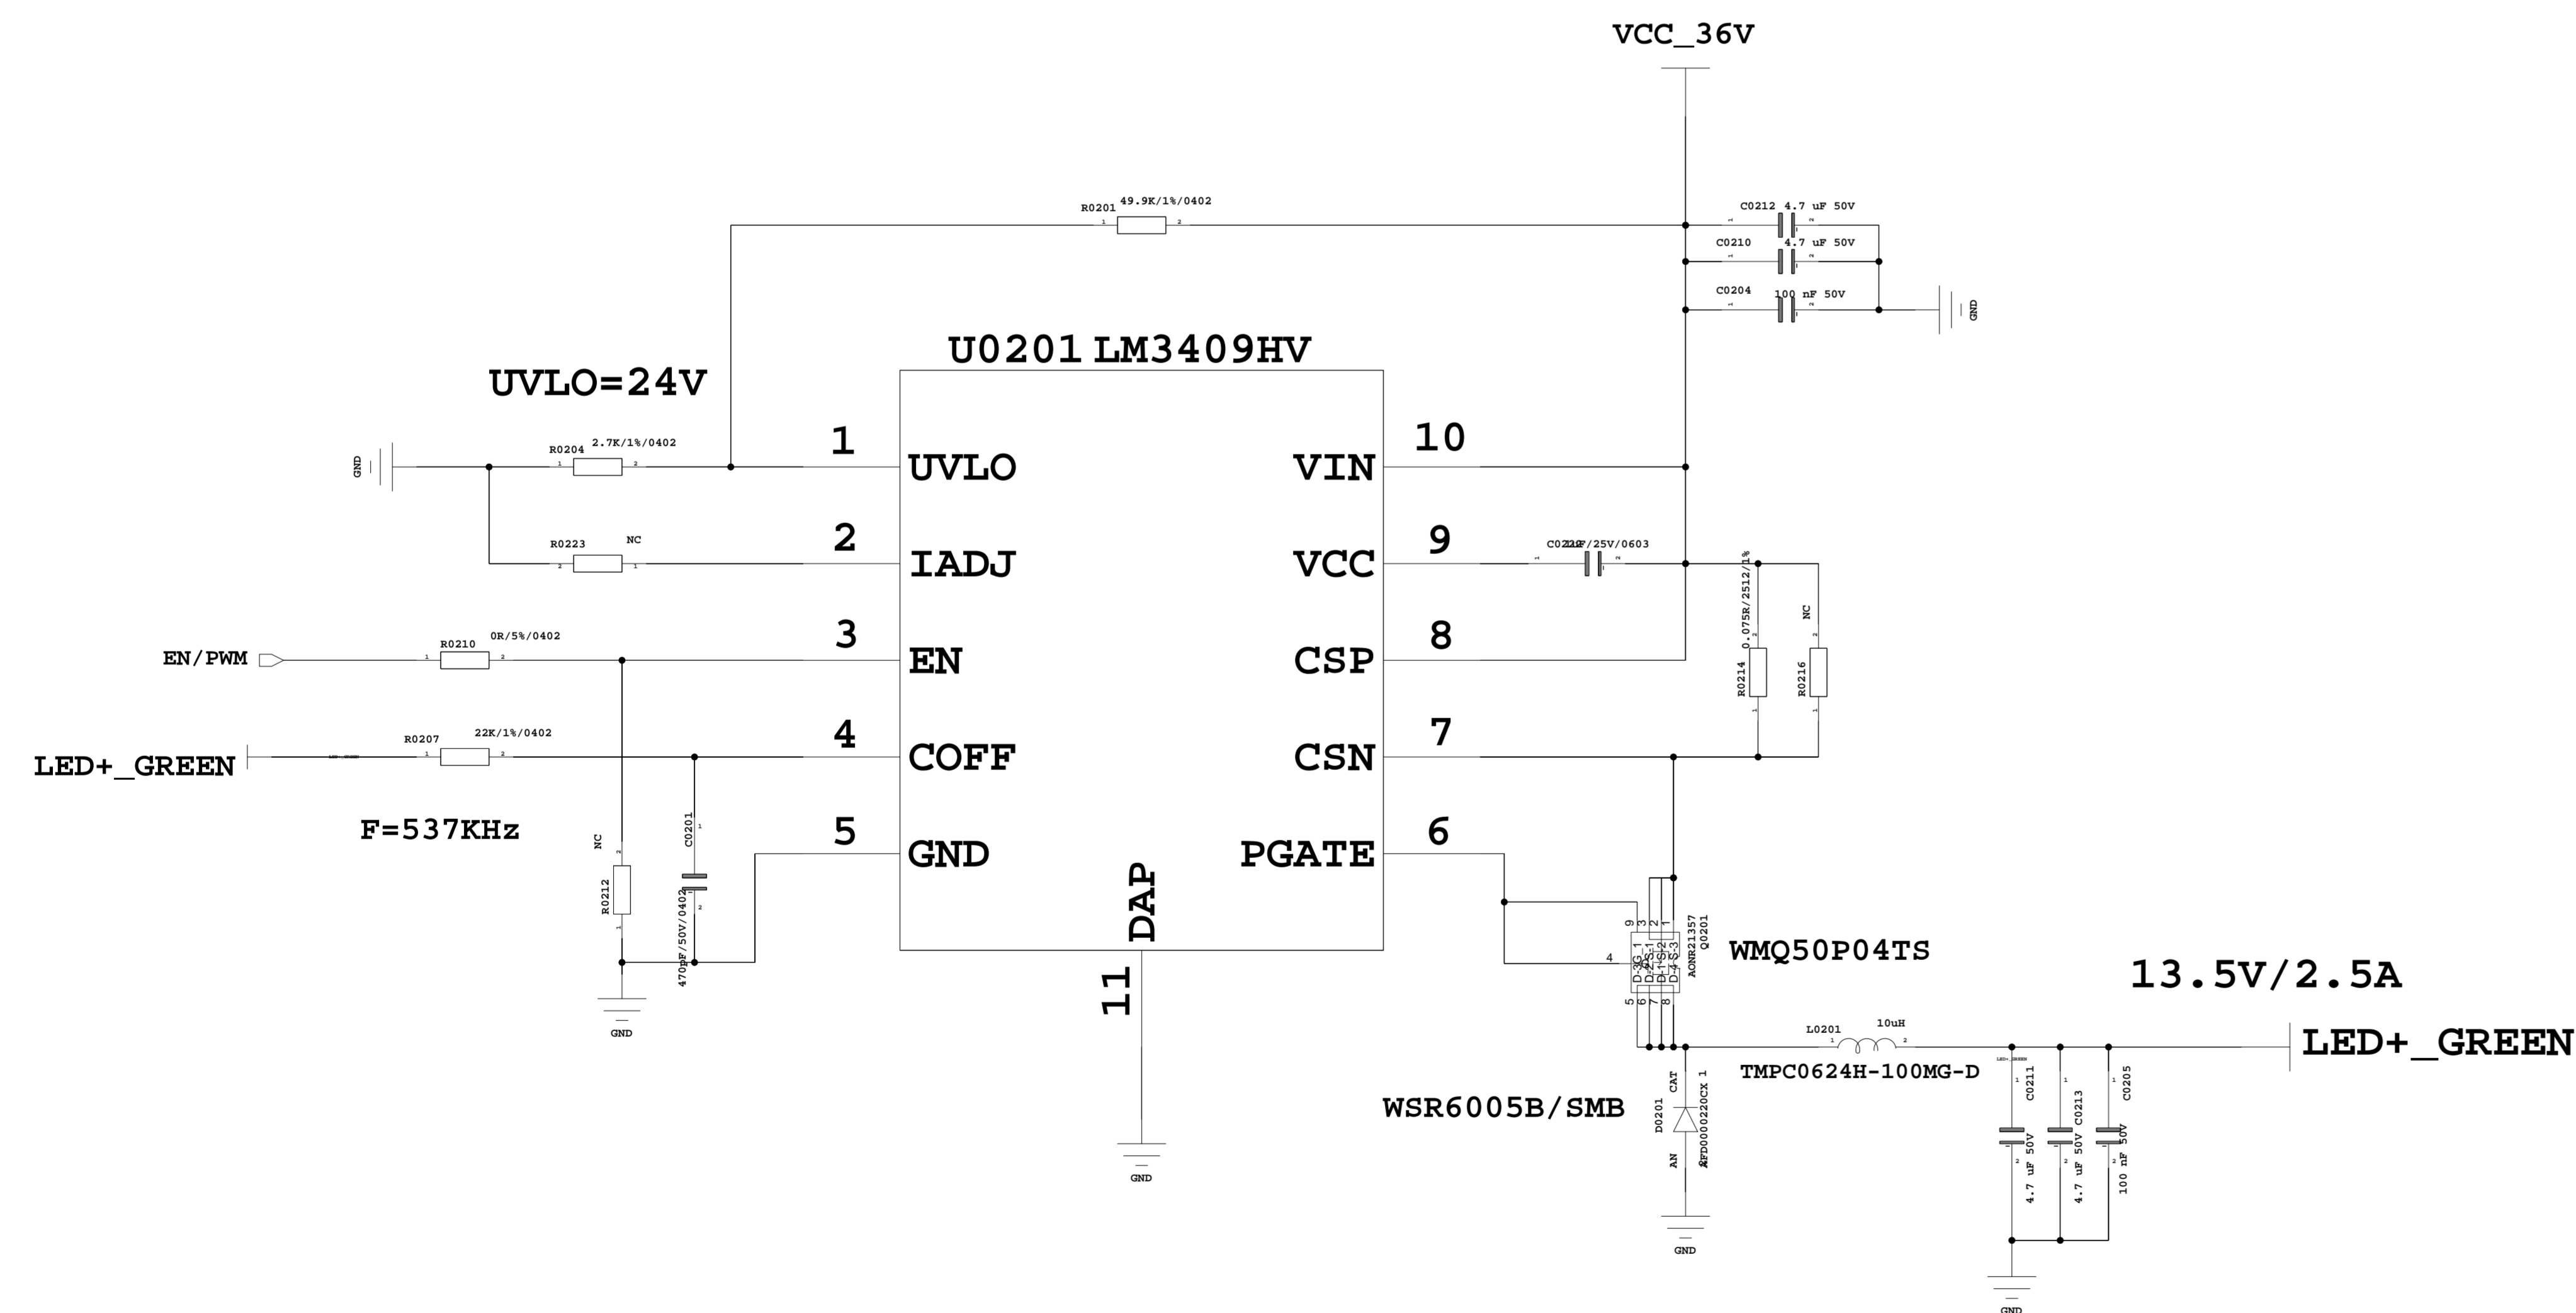

CONFIDENTIAL		Designation File		Date		Simplified version of	
ED	DATE	01	2016-10-08	04	2017-02-24		
CHANGE NOTE							
APPRO AUTHO							
ORIGINATOR							
SHENGCHULONG							
tcl & alcatel							
mobile phones							
PIXI5-10 4G							
CHANGELIST							
Date type: CONF							
19/19							

**CONFIDENTIAL** Designation Folio :  
No Synchronisation CAO : Date : Symboles numerotes de : 0 a : 0

ED	DATE				
CHANGE NOTE					
APPRO AUTHO					
ORIGINATOR					
tcl & alcatel mobile phones					
Sheet type : COVER					