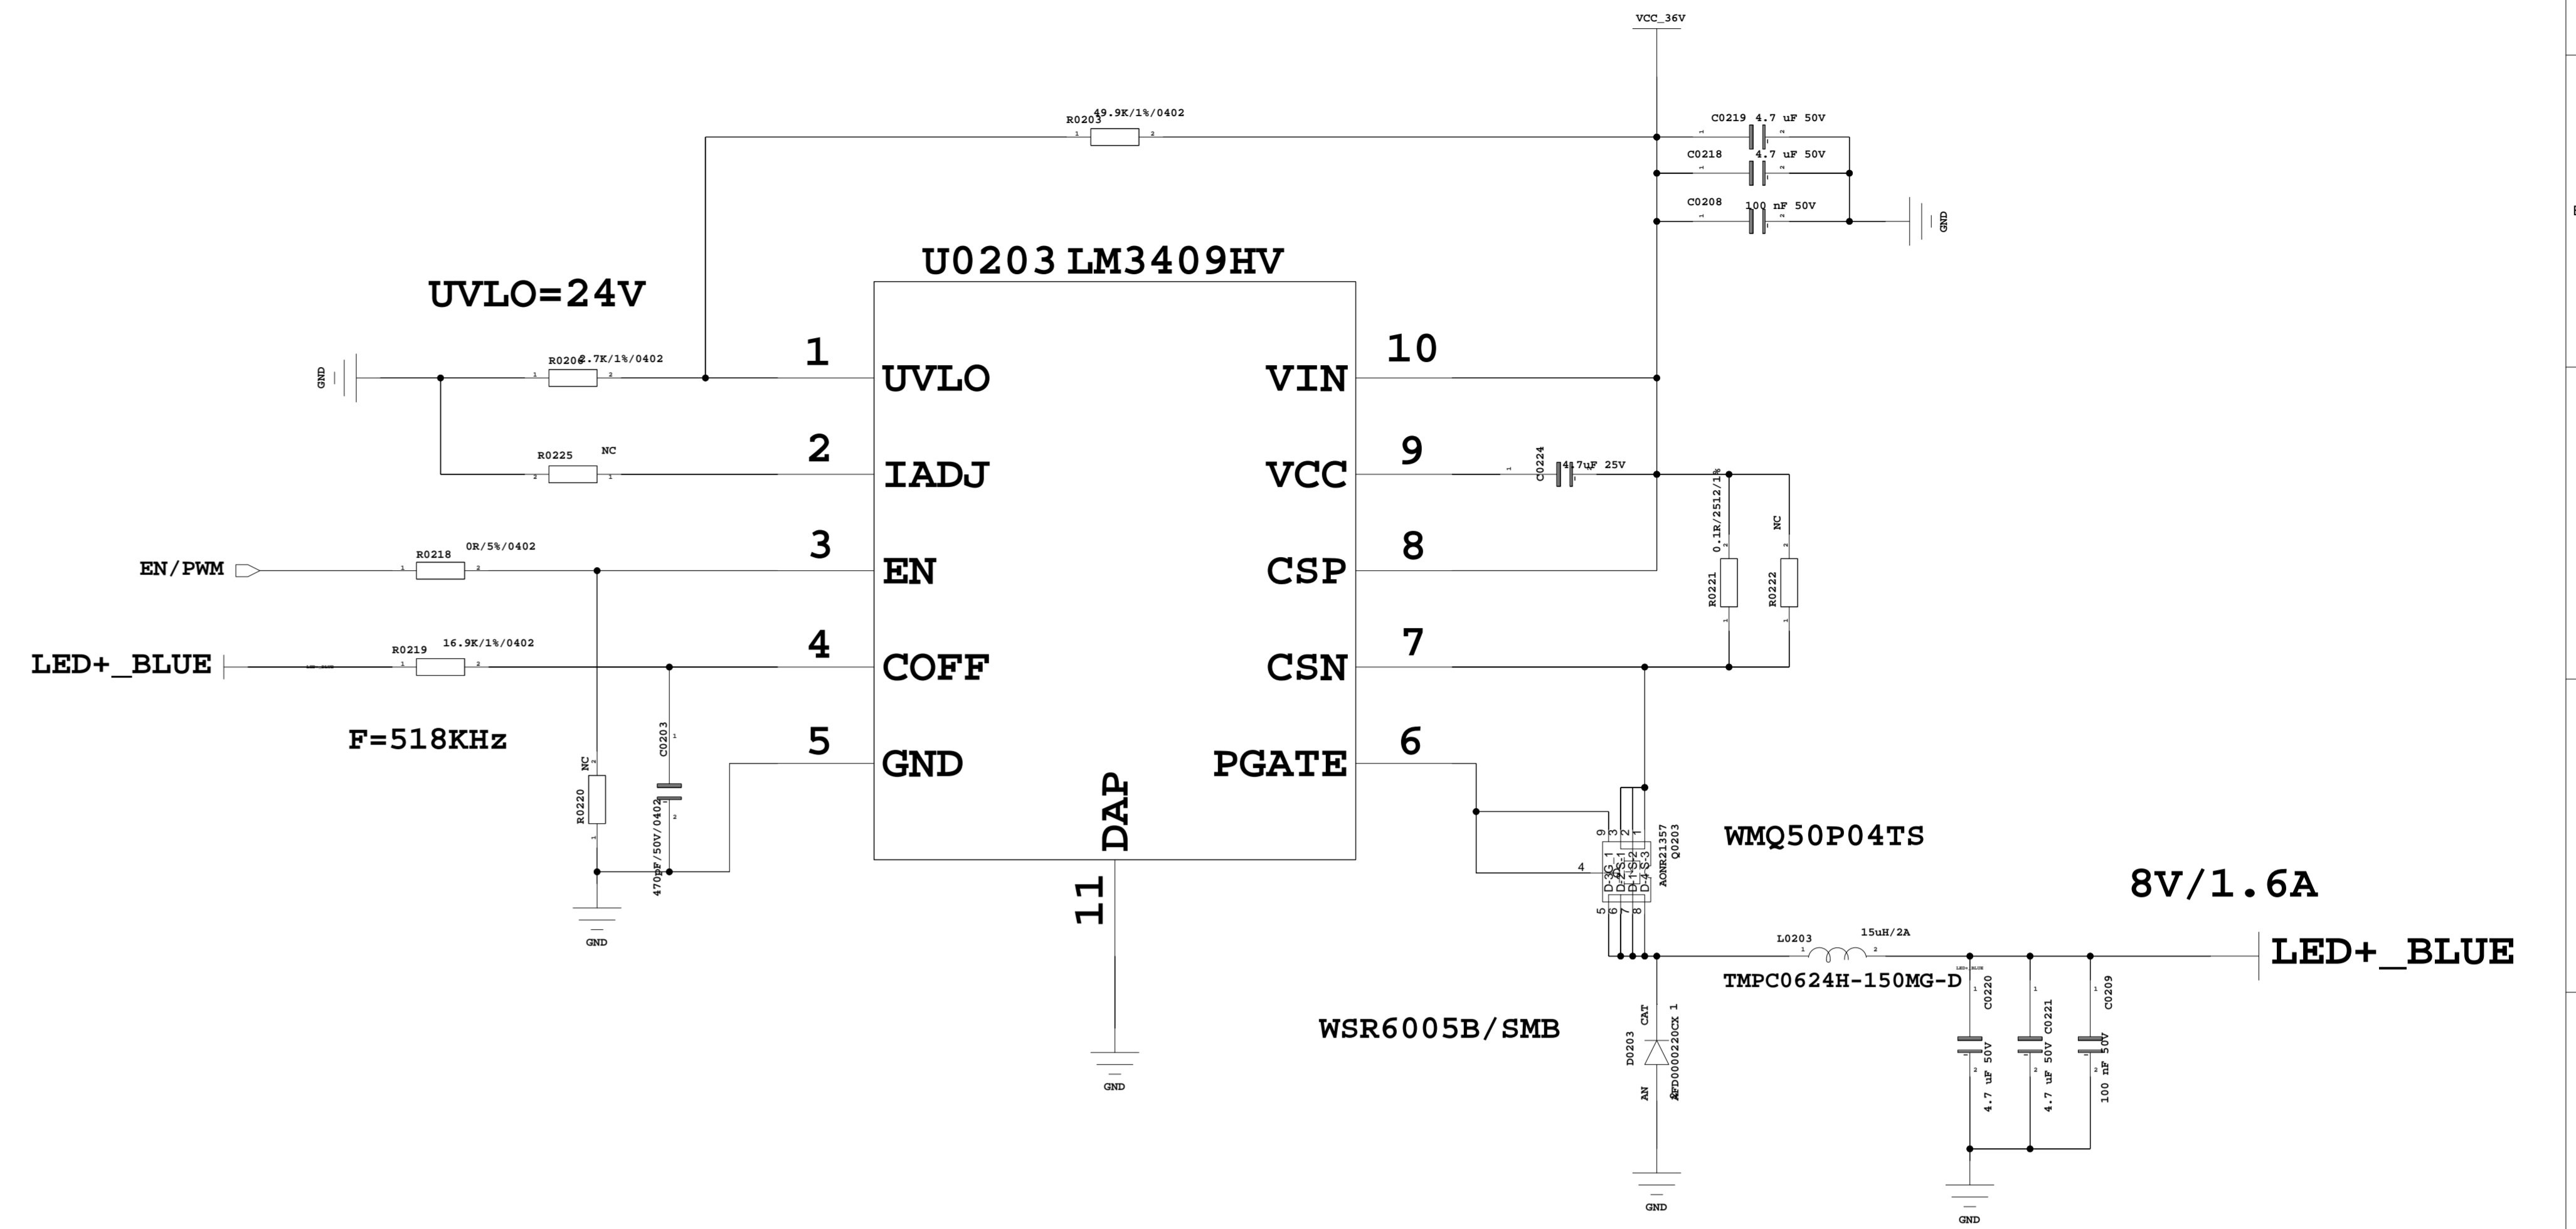

CONFIDENTIAL		Designation File		Date		Simplified version of	
ED	DATE	01	2016-10-08	04	2017-02-24		
CHANGE NOTE							
APPRO AUTHO							
ORIGINATOR							
SHENGCHULONG							
tcl & alcatel							
mobile phones							
PIXI5-10 4G							
CHANGELIST							
Date type: CONF							
19/19							

**CONFIDENTIAL** Designation Folio :  
No Synchronisation CAO : Date : Symboles numerotes de : 0 a : 0

ED	DATE				
CHANGE NOTE					
APPRO AUTHO					
ORIGINATOR					
tcl & alcatel mobile phones					
Sheet type : COVER					