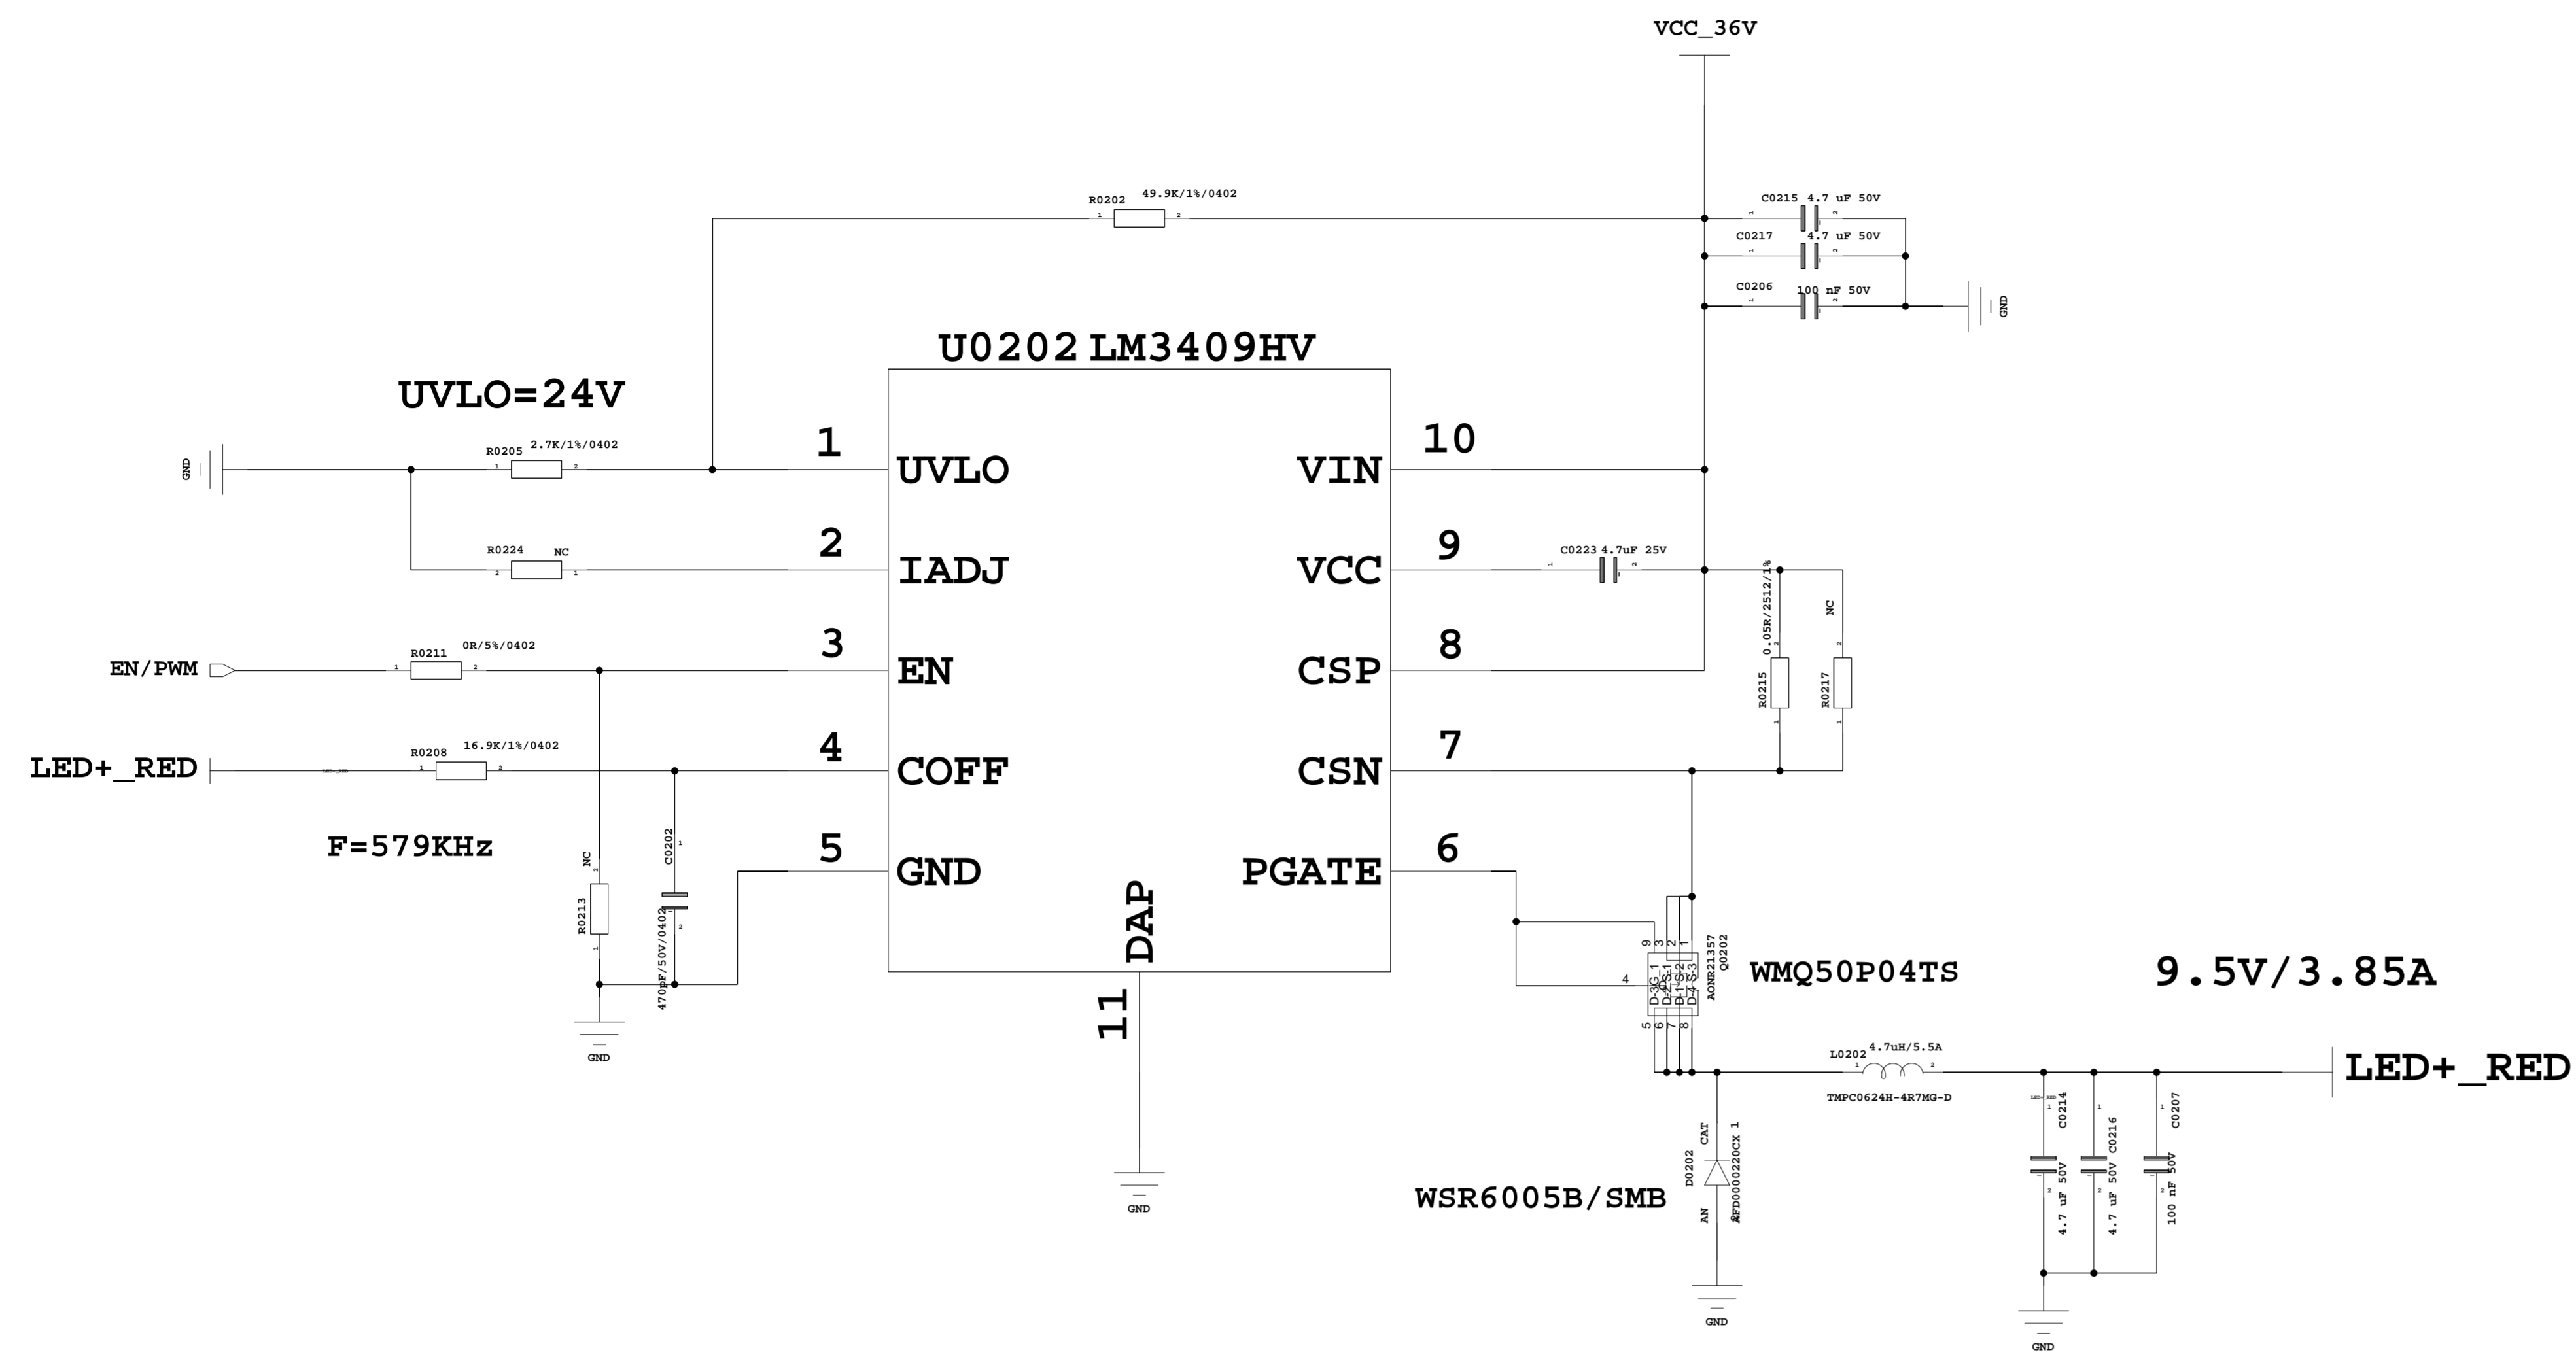

CONFIDENTIAL		Designation File		Date		Simplified version of	
ED	DATE	01	2016-10-08	04	2017-02-24		
CHANGE NOTE							
APPRO AUTHO							
ORIGINATOR							
SHENGCHULONG							
tcl & alcatel							
mobile phones							
PIXI5-10 4G							
CHANGELIST							
Date type: CONF							
19/19							

**CONFIDENTIAL** Designation Folio :  
No Synchronisation CAO : Date : Symboles numerotes de : 0 a : 0

ED	DATE				
CHANGE NOTE					
APPRO AUTHO					
ORIGINATOR					
tcl & alcatel mobile phones					
Sheet type : COVER					