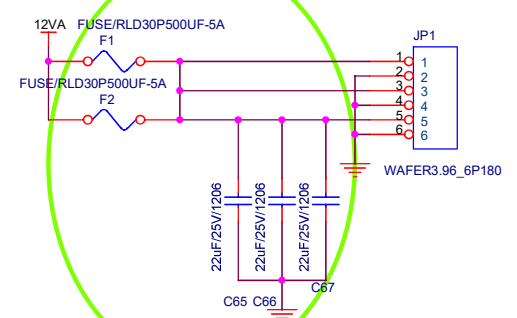

CTL Power_EN
12V Level (Low ON)

R18=7.15K, VOUT=12V
R18=6.81K, VOUT=12.5V

R18=6.34K, VOUT=13.4V
R18=6.2K, VOUT=13.7V
R18=5.62K, VOUT=15V

FOR SE-4000

R37=7.15K, VOUT=12V
R37=6.81K, VOUT=12.5V

U2&Q3&Q4 heat sink, 20x20x10