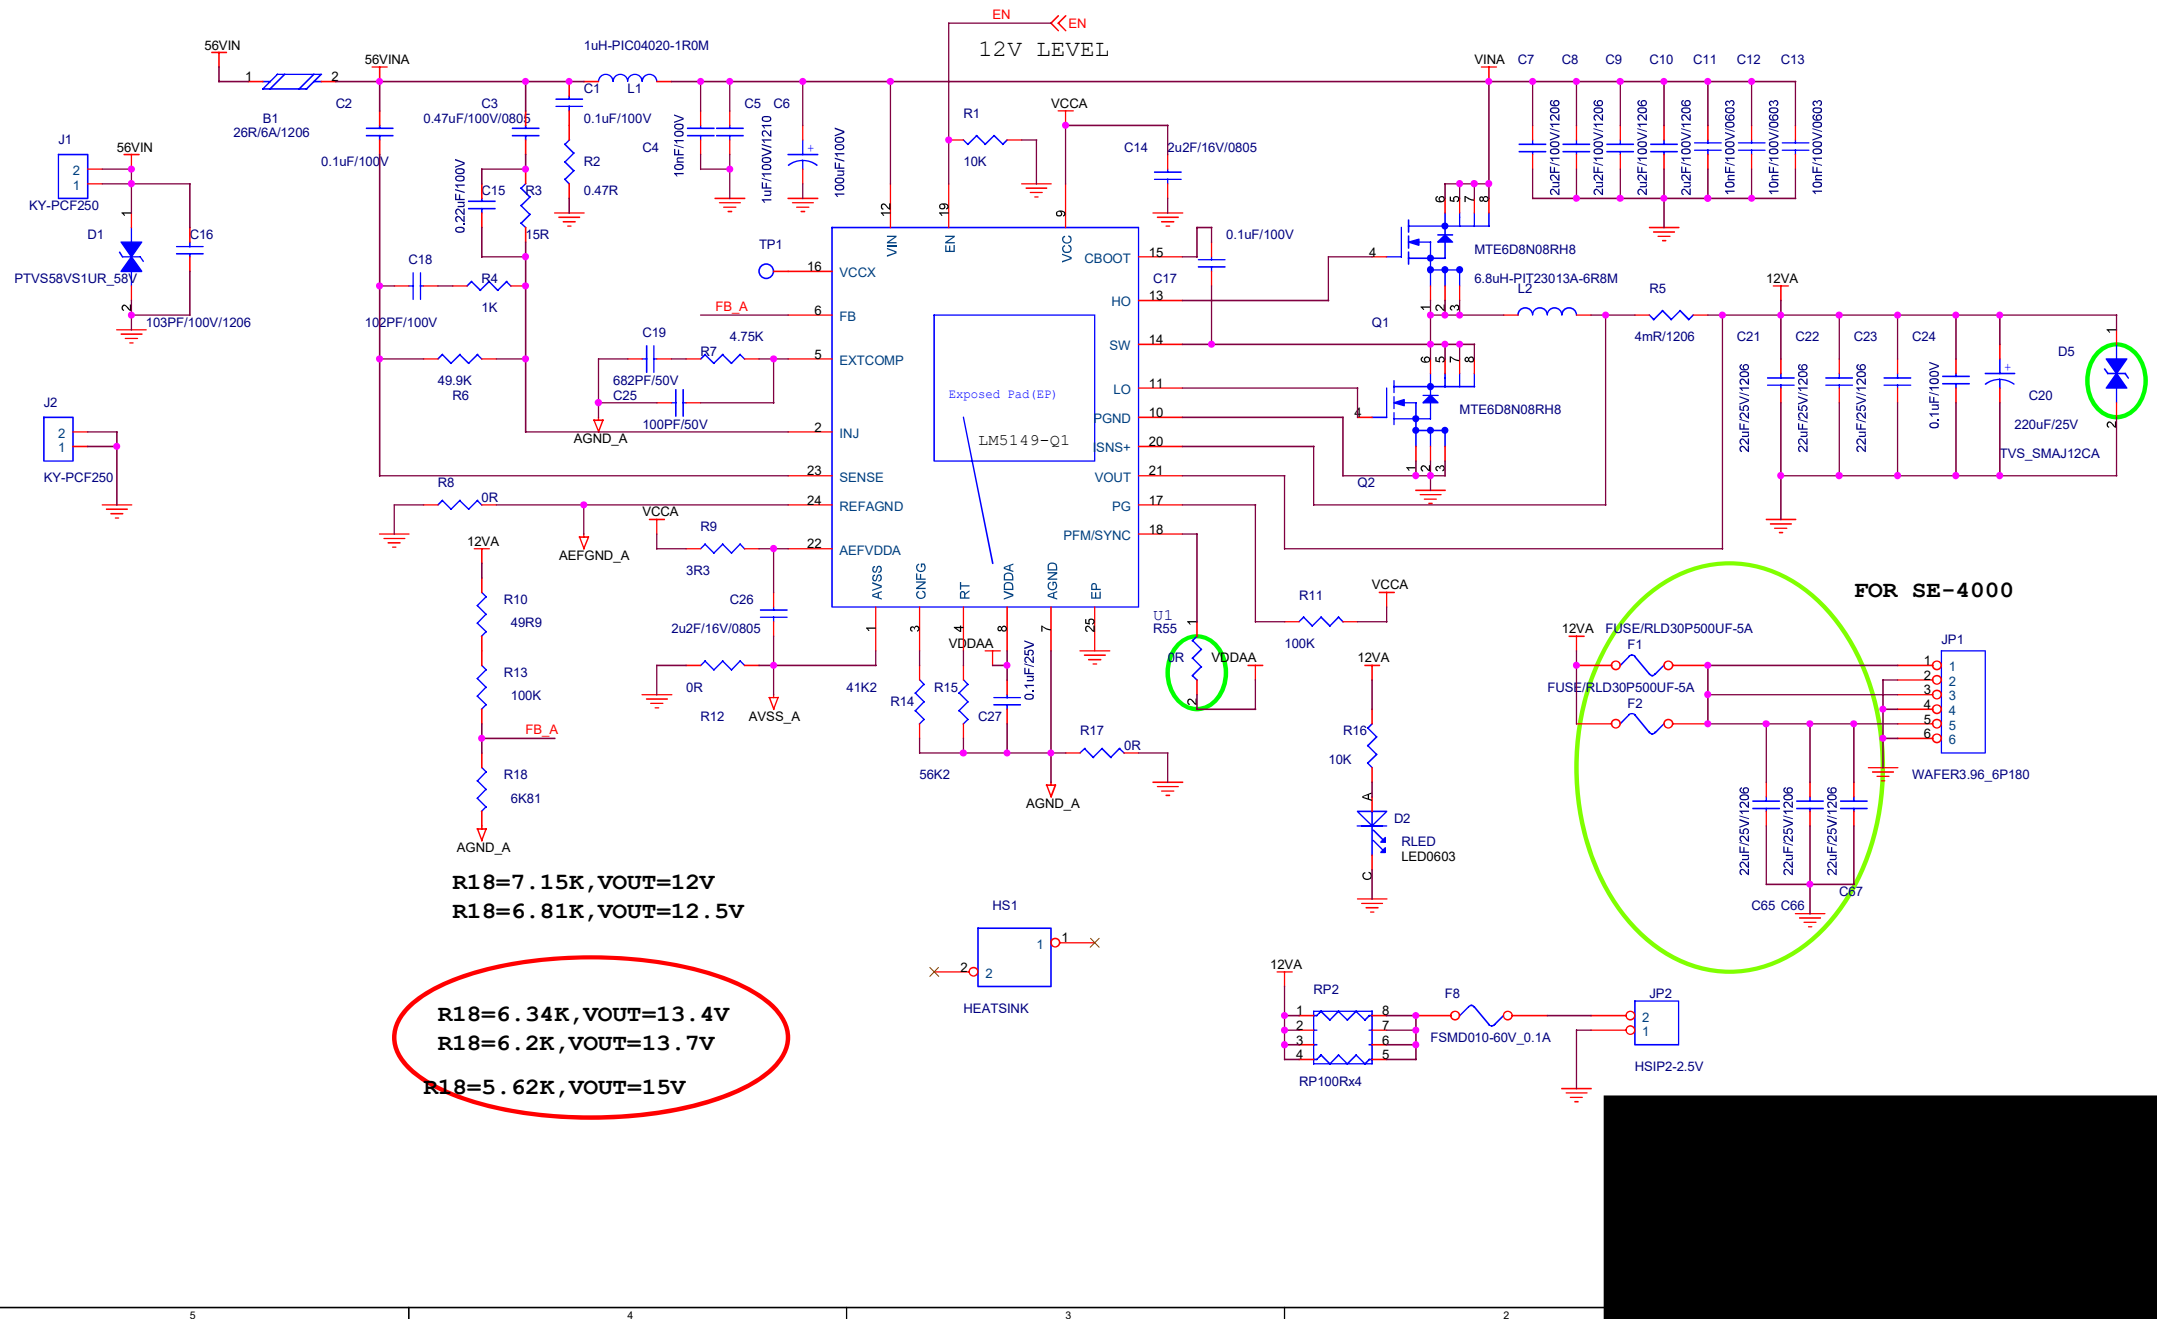

CTL Power_EN
12V Level (Low ON)

R18=7.15K, VOUT=12V
R18=6.81K, VOUT=12.5V

R18=6.34K, VOUT=13.4V
R18=6.2K, VOUT=13.7V
R18=5.62K, VOUT=15V

FOR SE-4000

R37=7.15K, VOUT=12V
R37=6.81K, VOUT=12.5V

U2&Q3&Q4 heat sink, 20x20x10