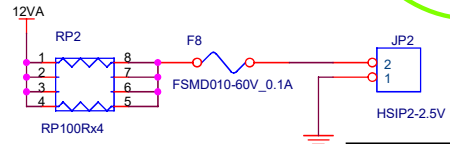

CTL Power_EN
12V Level (Low ON)

R18=7.15K, VOUT=12V
R18=6.81K, VOUT=12.5V

R18=6.34K, VOUT=13.4V
R18=6.2K, VOUT=13.7V
R18=5.62K, VOUT=15V

FOR SE-4000

R37=7.15K, VOUT=12V
R37=6.81K, VOUT=12.5V

U2&Q3&Q4 heat sink, 20x20x10