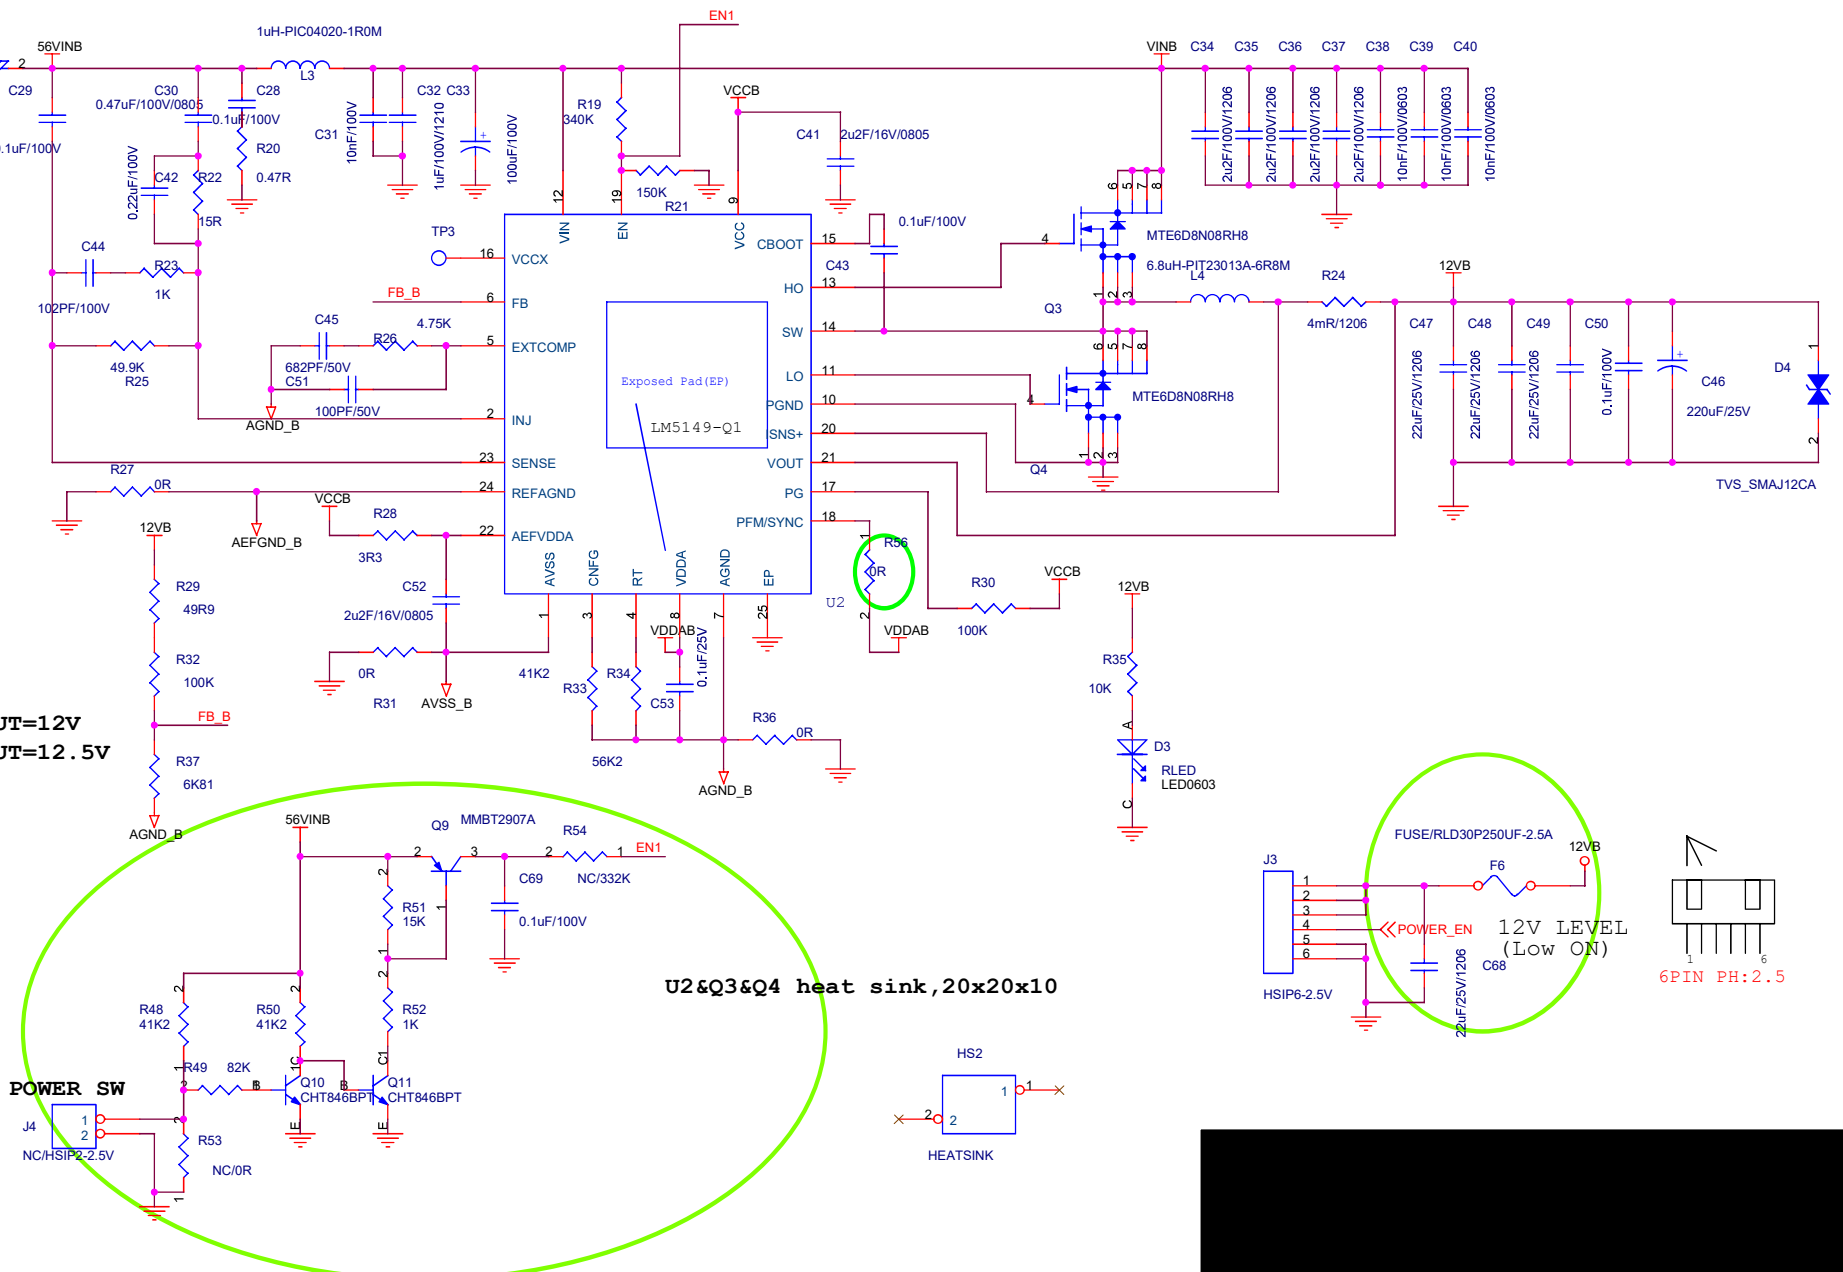

CTL Power_EN
12V Level (Low ON)

R18=7.15K, VOUT=12V
R18=6.81K, VOUT=12.5V

R18=6.34K, VOUT=13.4V
R18=6.2K, VOUT=13.7V
R18=5.62K, VOUT=15V

FOR SE-4000

R37=7.15K, VOUT=12V
R37=6.81K, VOUT=12.5V

U2&Q3&Q4 heat sink, 20x20x10