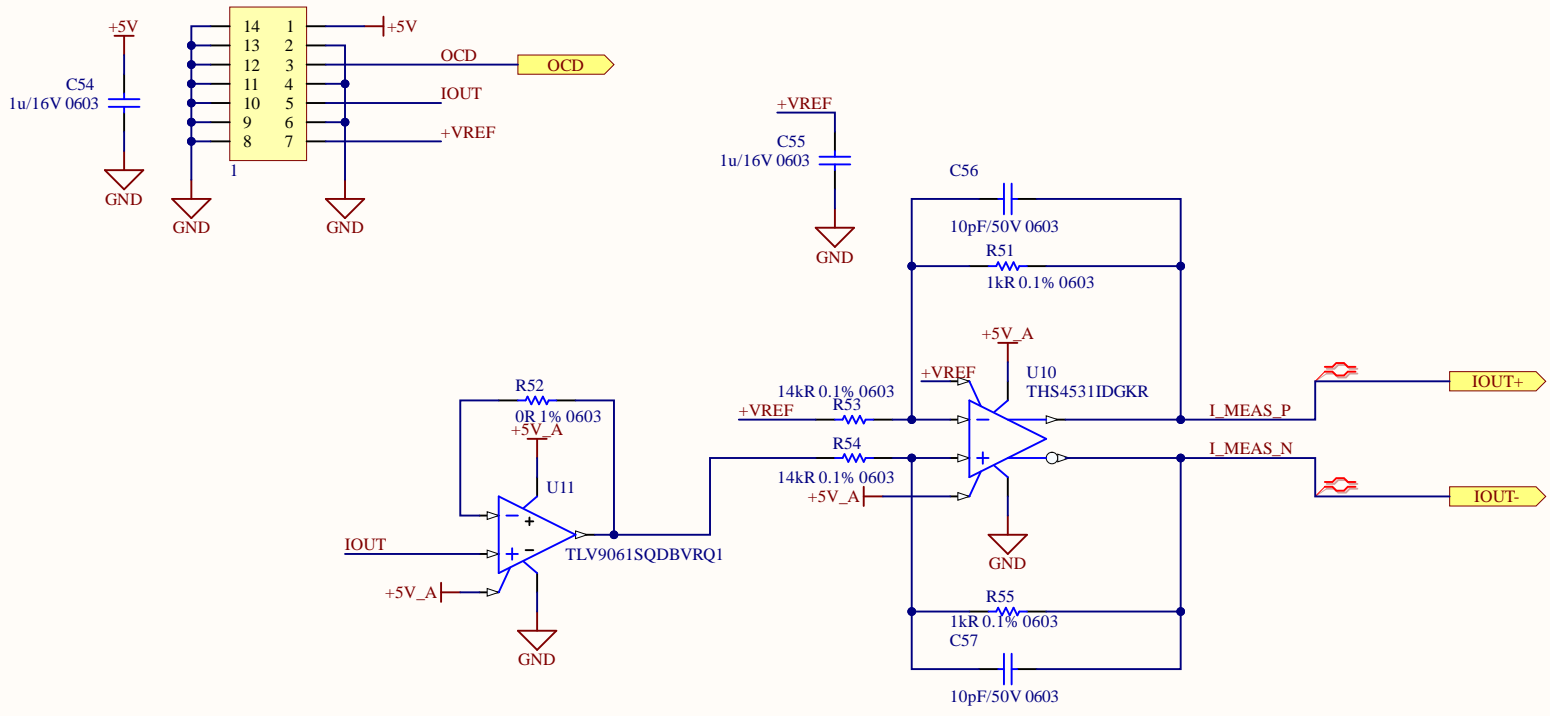

DT = 200ns
 fsw = 100 kHz
 Ipeak = 29 A
 Soft start = 10ms

Title: HV_BB_CONTROL_V1		Cannot open file C:\Users\WibarTech2\Downloads\SI
Size: A4	Name: LM5170_CTRL.SchDoc	
Designer: BN		Revision: 2c855545b87998238a2b8316259bcc61f89f63e
Date: 05.04.2024	Sheet 2 of 14	

Title: <i>HV_BB_CONTROL_VI</i>		Cannot open file C:\Users\WibarTech2\Downloads\SI
Size: A4	Name: <i>CURRENT SENSE.SchDoc</i>	
Designer: BN	Revision:	
Date: 05.04.2024	Sheet 3 of 14	