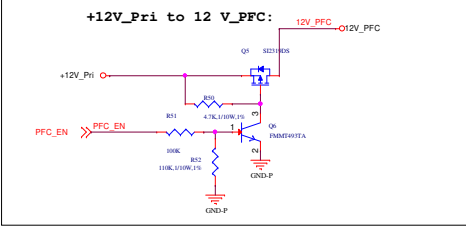

OUTPUT POWER 3.5 KW
frequency 80khz

File	<Title>	Rev
Size	Document Number	<Doc>
Date	Monday, March 11, 2024	Sheet 1 of 1