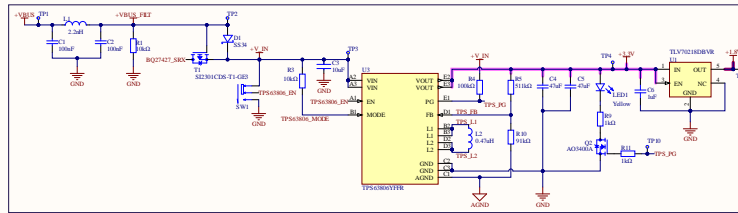

Fuel Gauge (BQ27427)

Buck-Boost Converter (TPS63806)

Battery Charger (BQ25302)

Rev	Number	Revision
A1	4.10.2024	
Drawn	4.10.2024	Sheet 1 of 1
Title	4.10.2024 Rev. 4.10.2024	Sheet 1 of 1