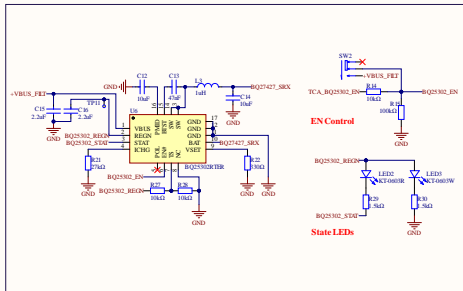

Fuel Gauge (BQ27427)

Buck-Boost Converter (TPS63806)

Battery Charger (BQ25302)

Rev	Number	Revision
A1	4.10.2024	
Drawn	4.10.2024	Sheet 1 of 1
Title	4.10.2024 Rev. 4.10.2024	Sheet 1 of 1