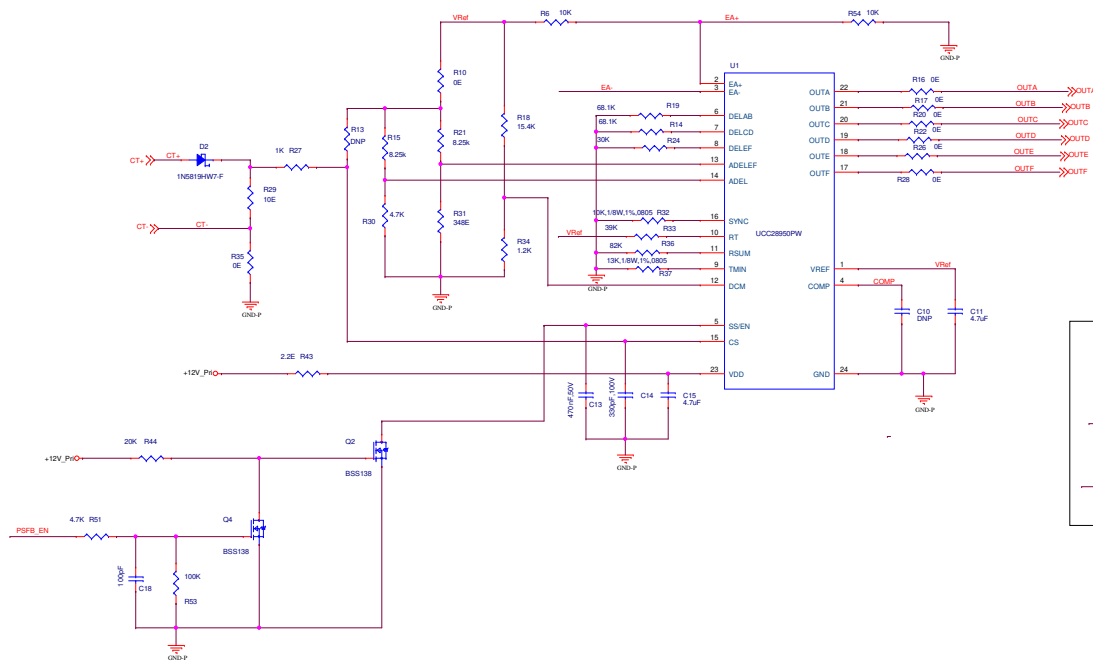

# Phase-Shifted Full-Bridge Controller

Rev	3kW_PSFB_CARD	Rev
Size	1	Document Number
Rev	1	Date
	Friday, July 12, 2008	Sheet 1 of 1