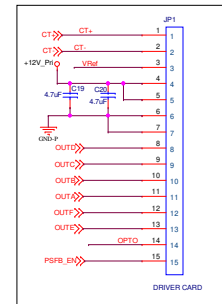

# Phase-Shifted Full-Bridge Controller

Rev	3kW_PSFB_CARD	Rev
Size	1	Document Number
Rev	1	Date
	Friday, July 12, 2008	Sheet 1 of 1