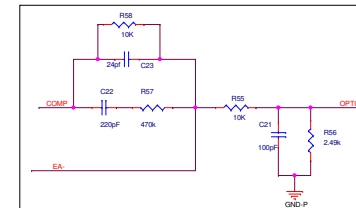

# Phase-Shifted Full-Bridge Controller

Rev	3kW_PSFB_CARD	Rev
Size	1	Document Number
Rev	1	Date
	Friday, July 12, 2008	Sheet 1 of 1