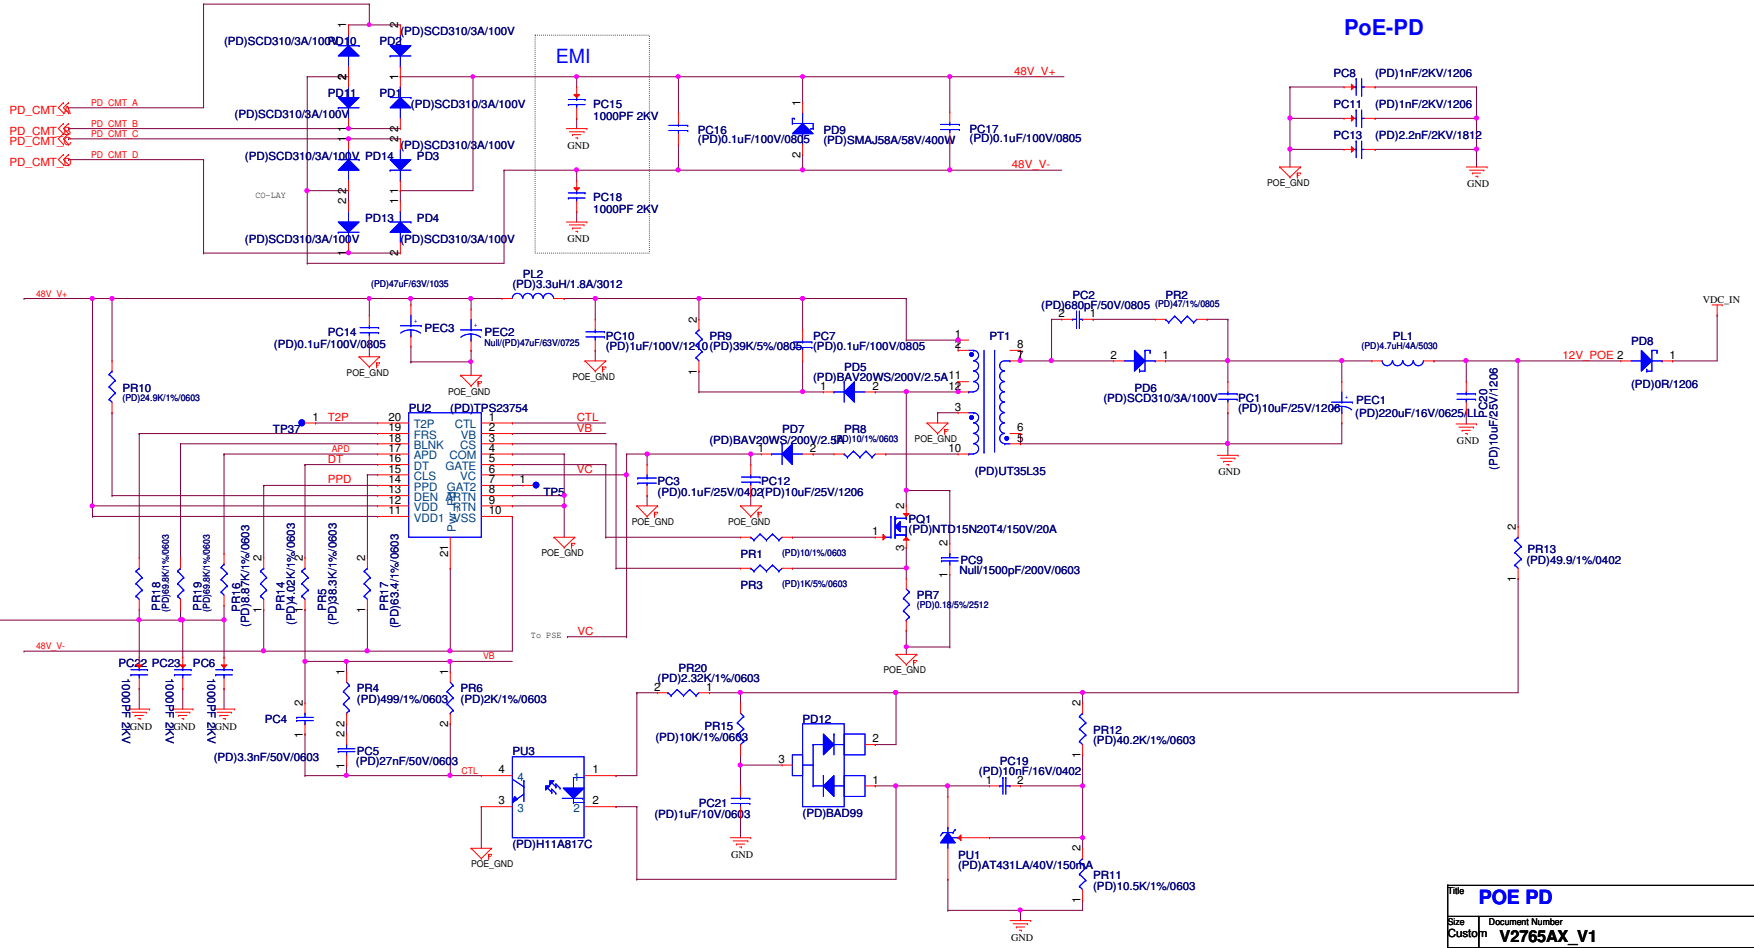

To LAN1 RJ45-J1

PoE-PD

Title		POE PD	
Size	Document Number		
Custom	V2765AX V1	Rev	DA
Date:	Tuesday, March 23, 2021	Sheet	11 of 27