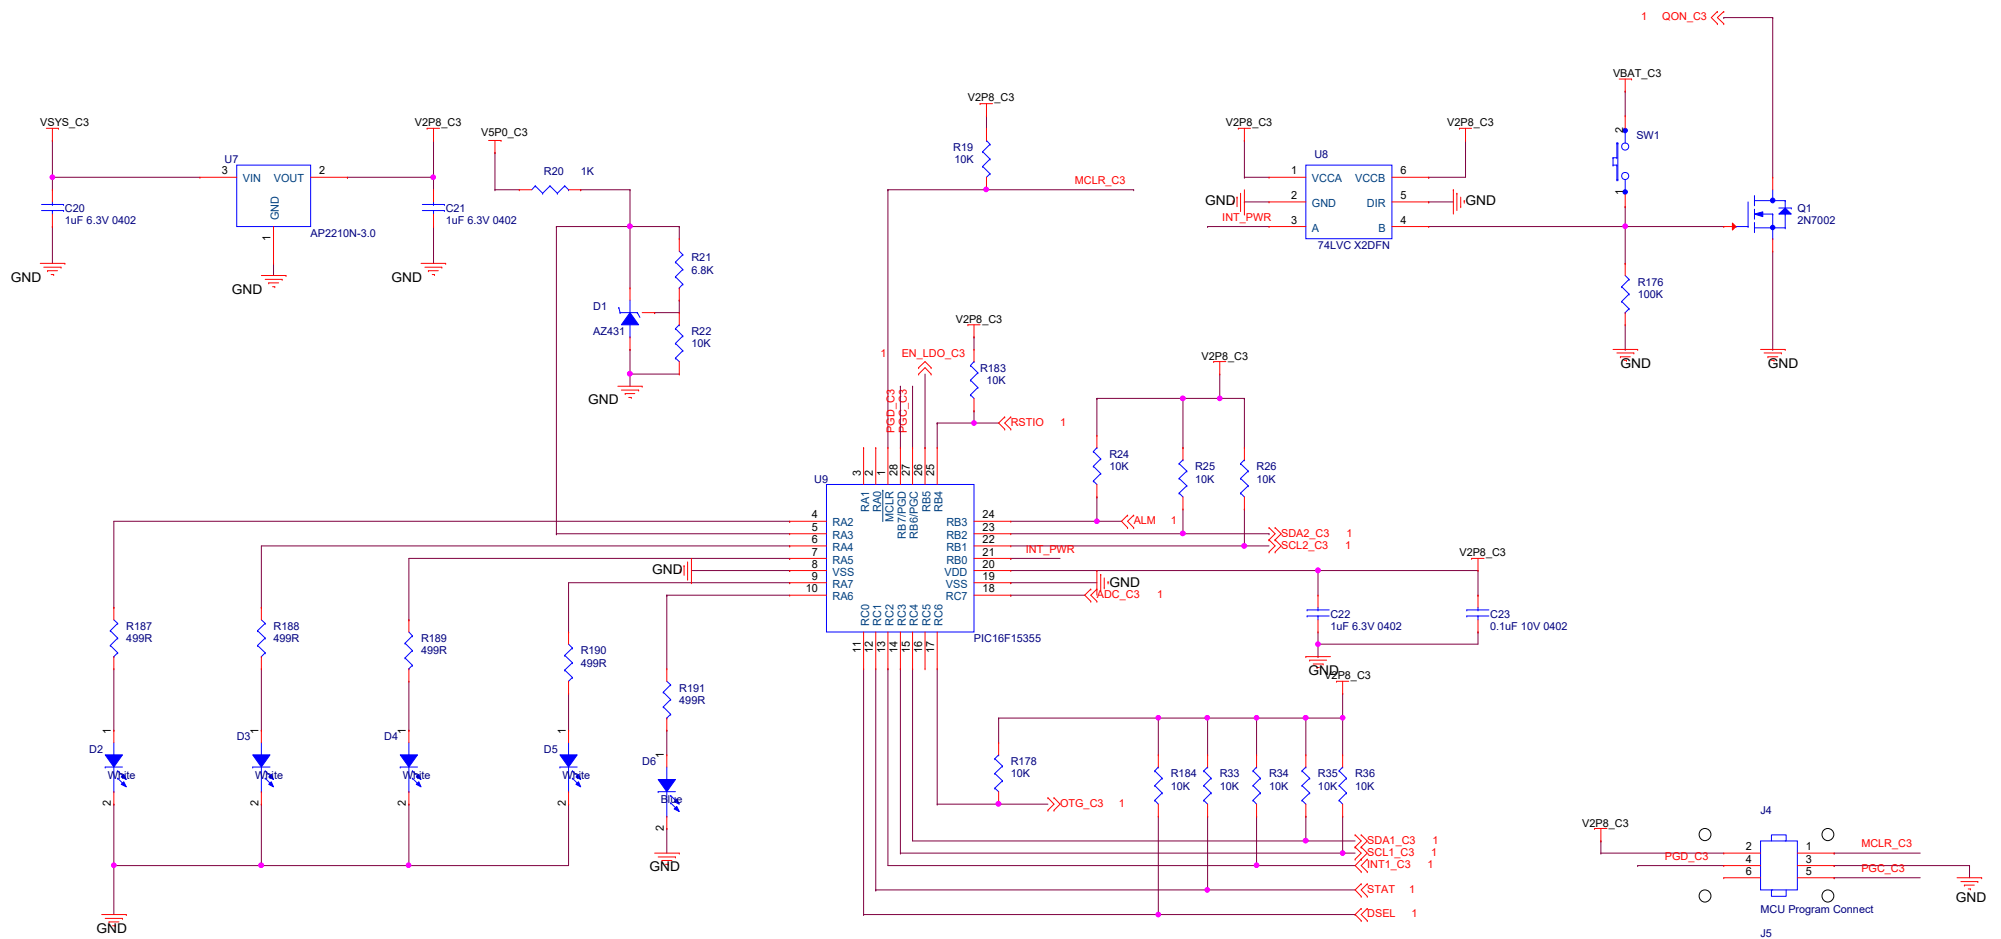

Title		qCharge	
Size	Document Number	CustomSCH001-2016	
Date:	Monday, November 21, 2022	Sheet	1 of 2
		Rev	A

J17 is a flip of J16

Title		
qCharge		
Size	Document Number	Rev
B	SCH001-2016	A
Date:	Monday, November 21, 2022	Sheet 2 of 2