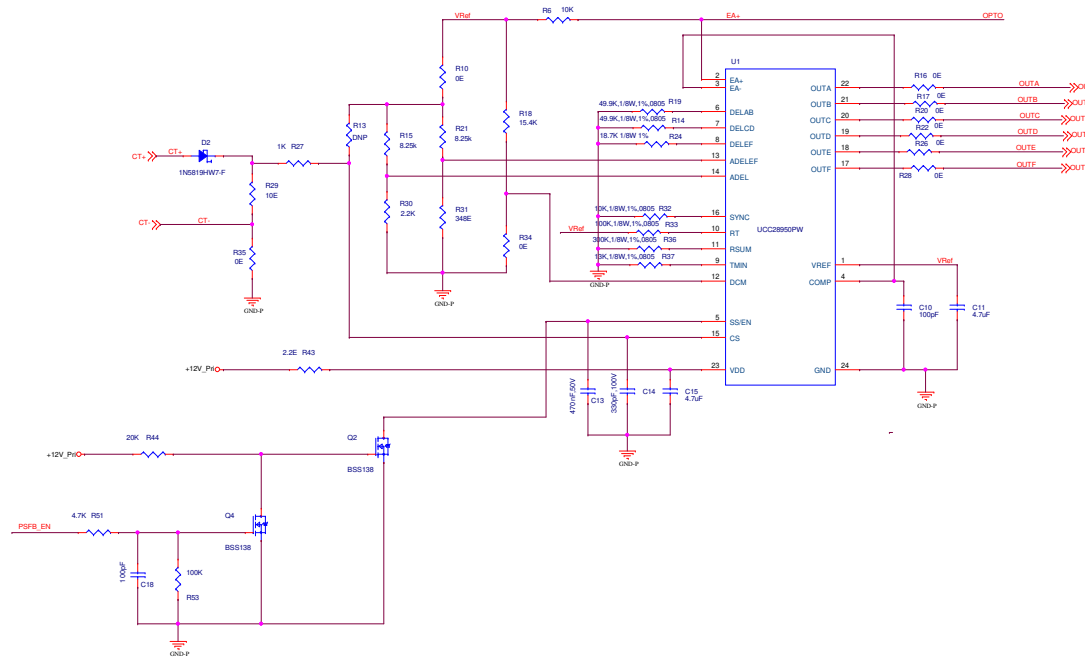

# Phase-Shifted Full-Bridge Controller

Rev	3kW_PSFB_CARD	
Rev	1	Document Number
Date	Wednesday, November 08, 2006	Sheet 1 of 1