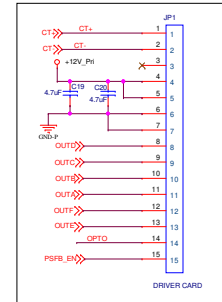

# Phase-Shifted Full-Bridge Controller

Rev	3kW_PSFB_CARD	
Rev	1	Document Number
Date	Wednesday, November 08, 2006	Sheet 1 of 1