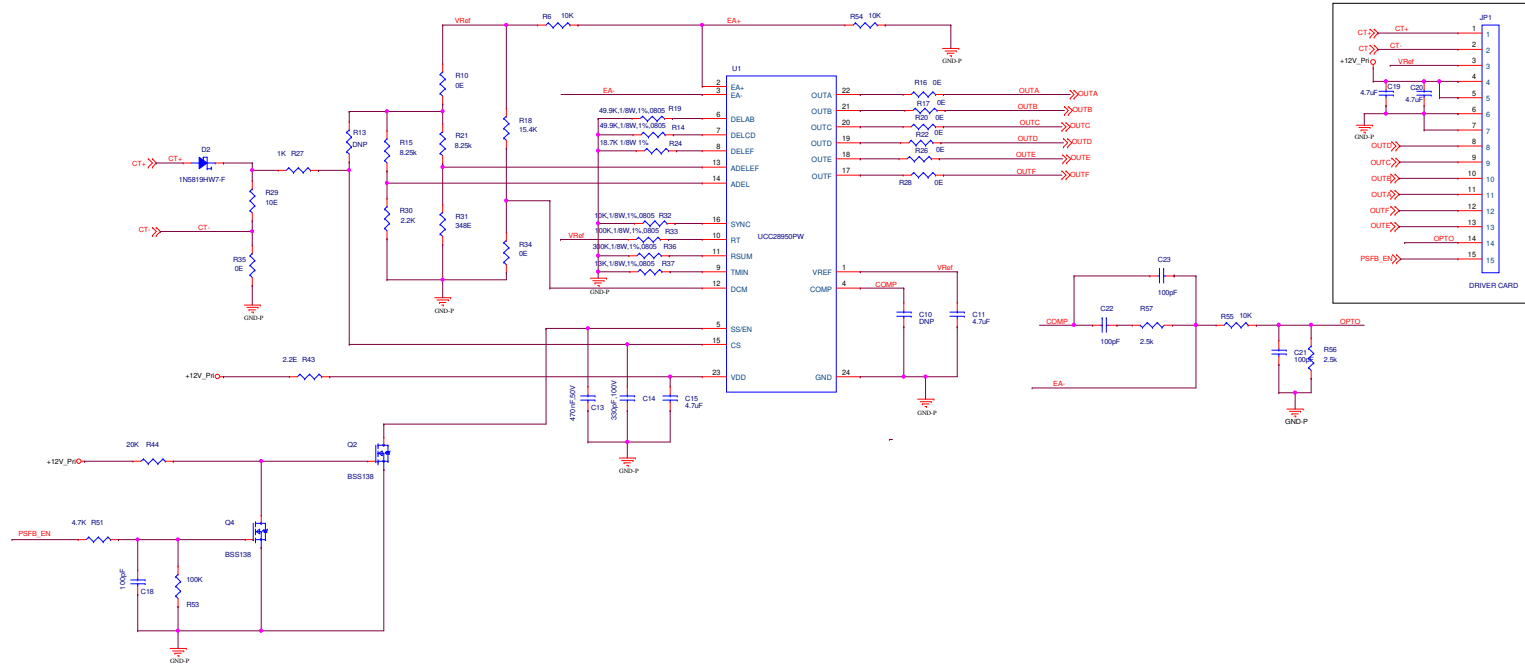

Phase-Shifted Full-Bridge Controller

Rev	3kW_PSF8_CARD	Rev
Size	Document Number	Rev
Rev	1	V1.0
Date	Tuesday, March 26, 2025	Sheet 1 of 1