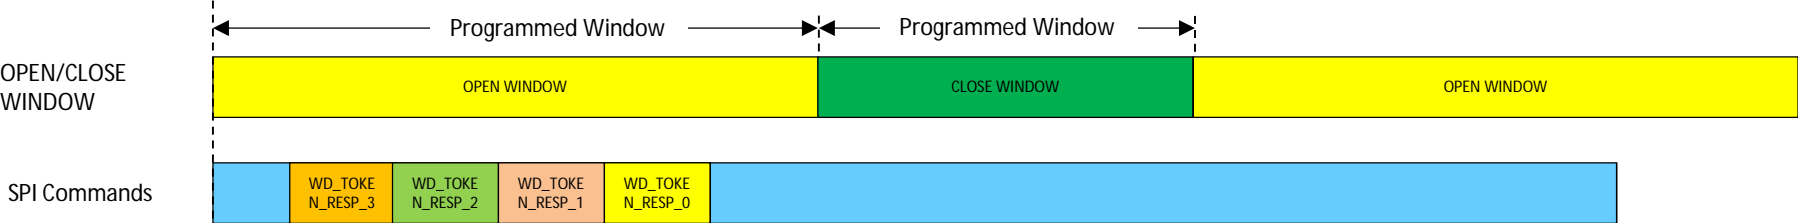

Read TOKEN and
WDT_ANSW_CNT

Case-1: 4 response (correct answer or incorrect answer) are sent in OPEN WINDOW.

Case-2: 3 response (correct answer or incorrect answer) are sent in OPEN WINDOW and no response in CLOSE WINDOW.