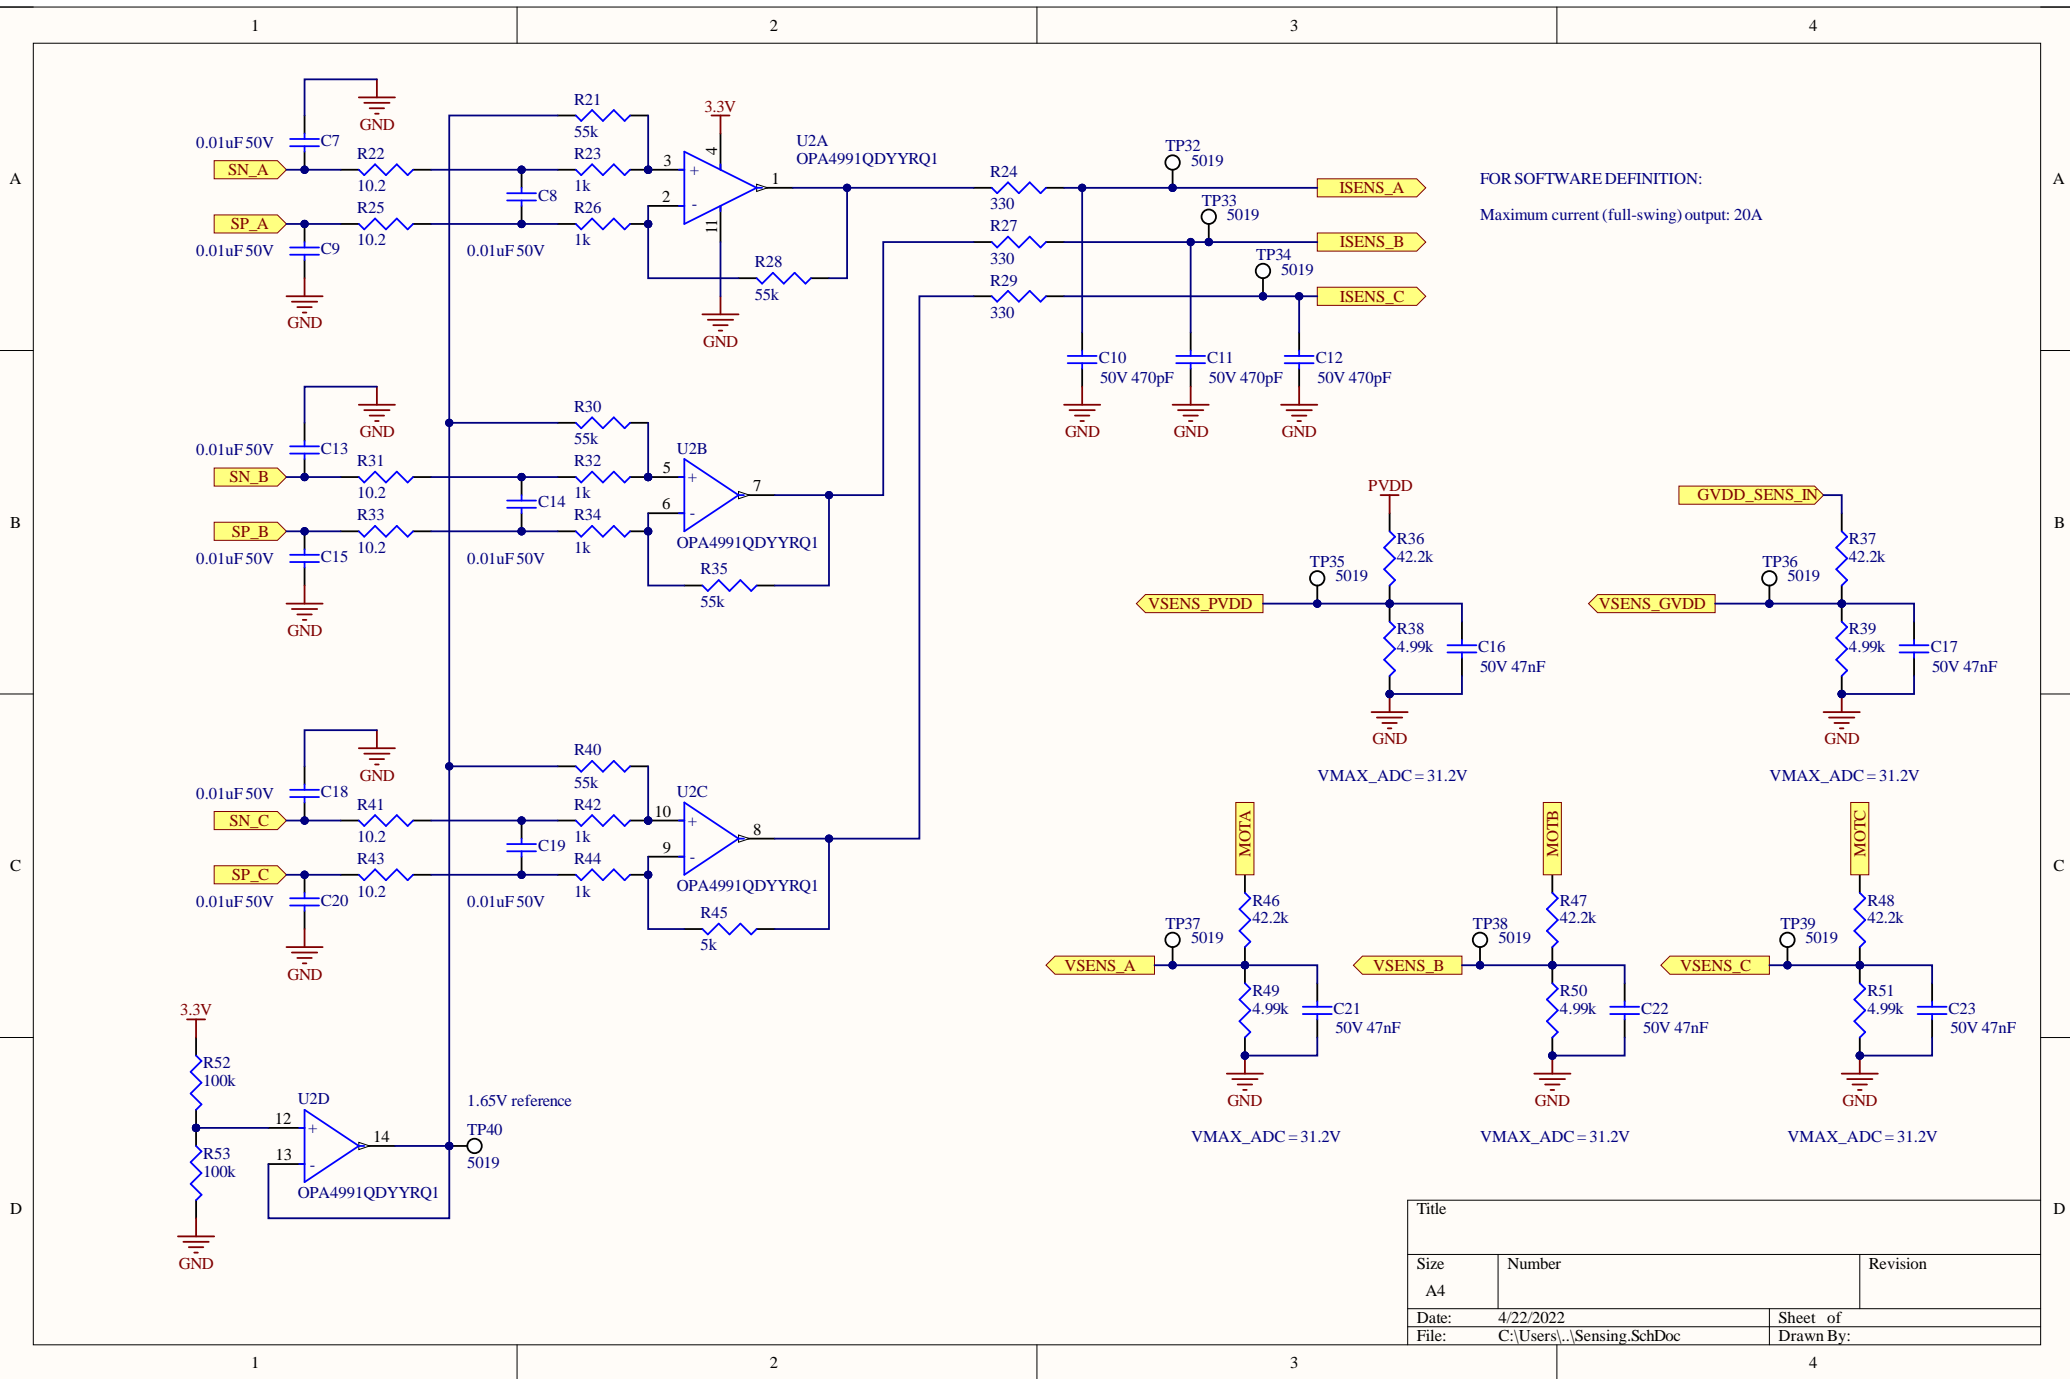

Title		
Size	Number	Revision
A4		
Date:	4/22/2022	Sheet of
File:	C:\Users\...\GateDriver.SchDoc	Drawn By:

Title		
Size	Number	Revision
A4		
Date:	4/22/2022	Sheet of
File:	C:\Users\...\Switching_SchDoc	Drawn By:

Title		
Size	Number	Revision
A4		
Date:	4/22/2022	Sheet of
File:	C:\Users\...\Sensing_SchDoc	Drawn By:

Title		
Size	Number	Revision
A4		
Date:	4/22/2022	Sheet of
File:	C:\Users\...\MCU.SchDoc	Drawn By: