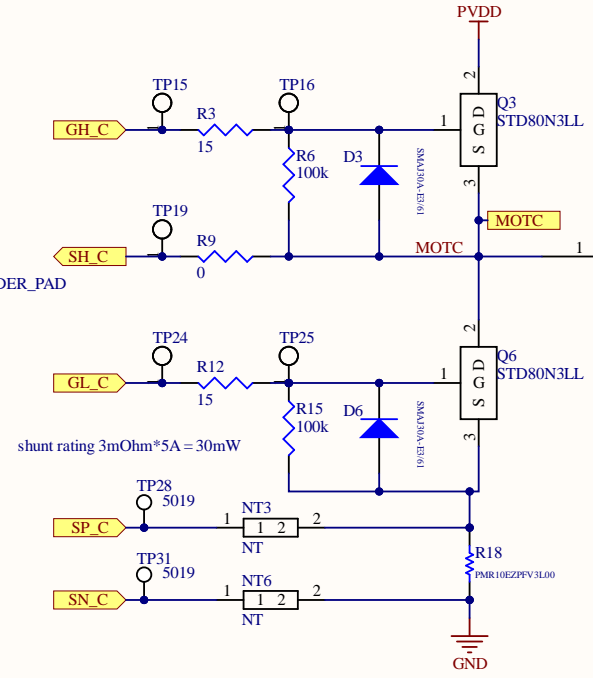

Title		
Size	Number	Revision
A4		
Date:	4/22/2022	Sheet of
File:	C:\Users\...\GateDriver.SchDoc	Drawn By:

Title		
Size	Number	Revision
A4		
Date:	4/22/2022	Sheet of
File:	C:\Users\...\Switching_SchDoc	Drawn By: