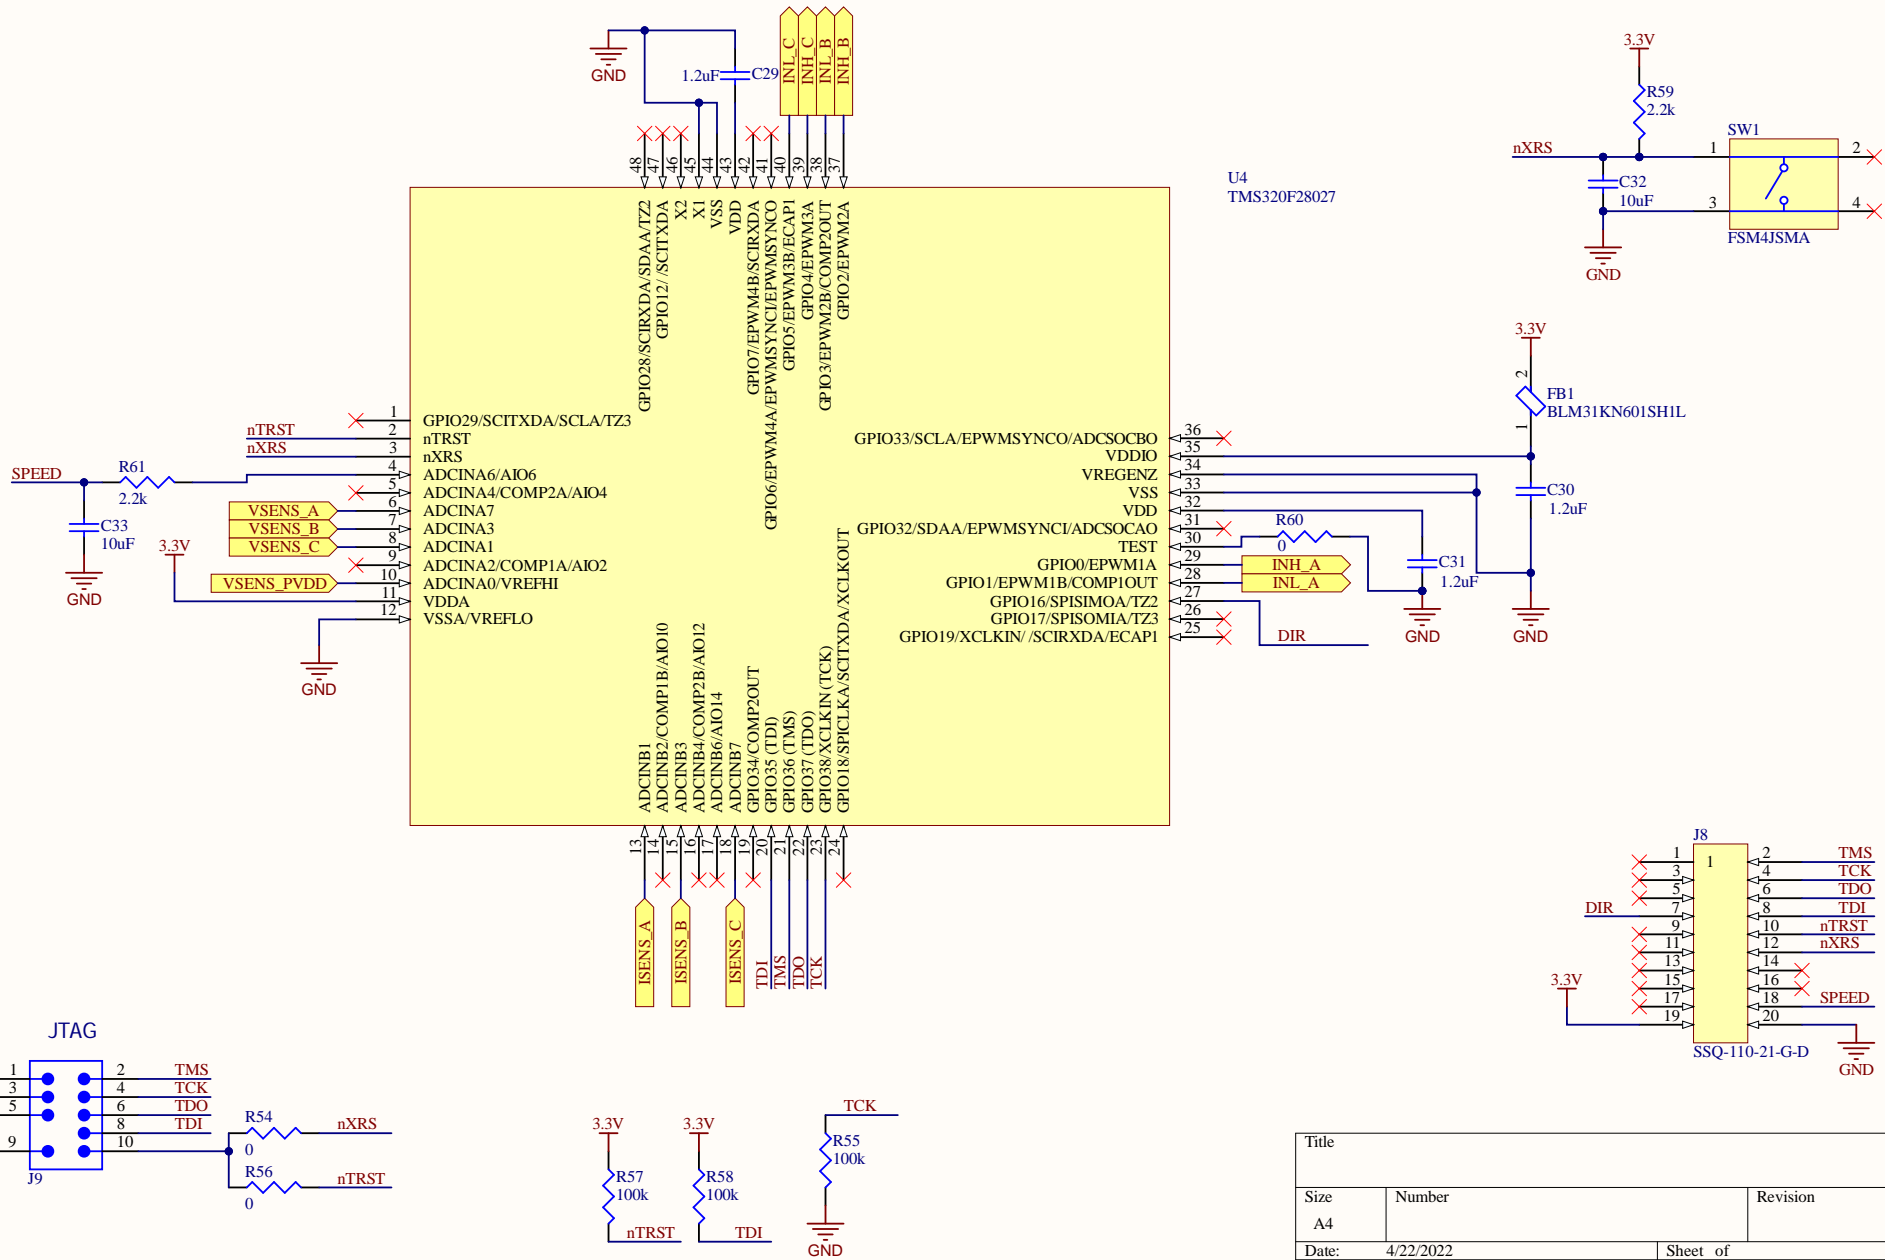

Title		
Size	Number	Revision
A4		
Date:	4/22/2022	Sheet of
File:	C:\Users\...\GateDriver.SchDoc	Drawn By:

Title		
Size	Number	Revision
A4		
Date:	4/22/2022	Sheet of
File:	C:\Users\...\Switching_SchDoc	Drawn By:

Title		
Size	Number	Revision
A4		
Date:	4/22/2022	Sheet of
File:	C:\Users\...\Sensing_SchDoc	Drawn By:

Title		
Size	Number	Revision
A4		
Date:	4/22/2022	Sheet of
File:	C:\Users\...\MCU.SchDoc	Drawn By: