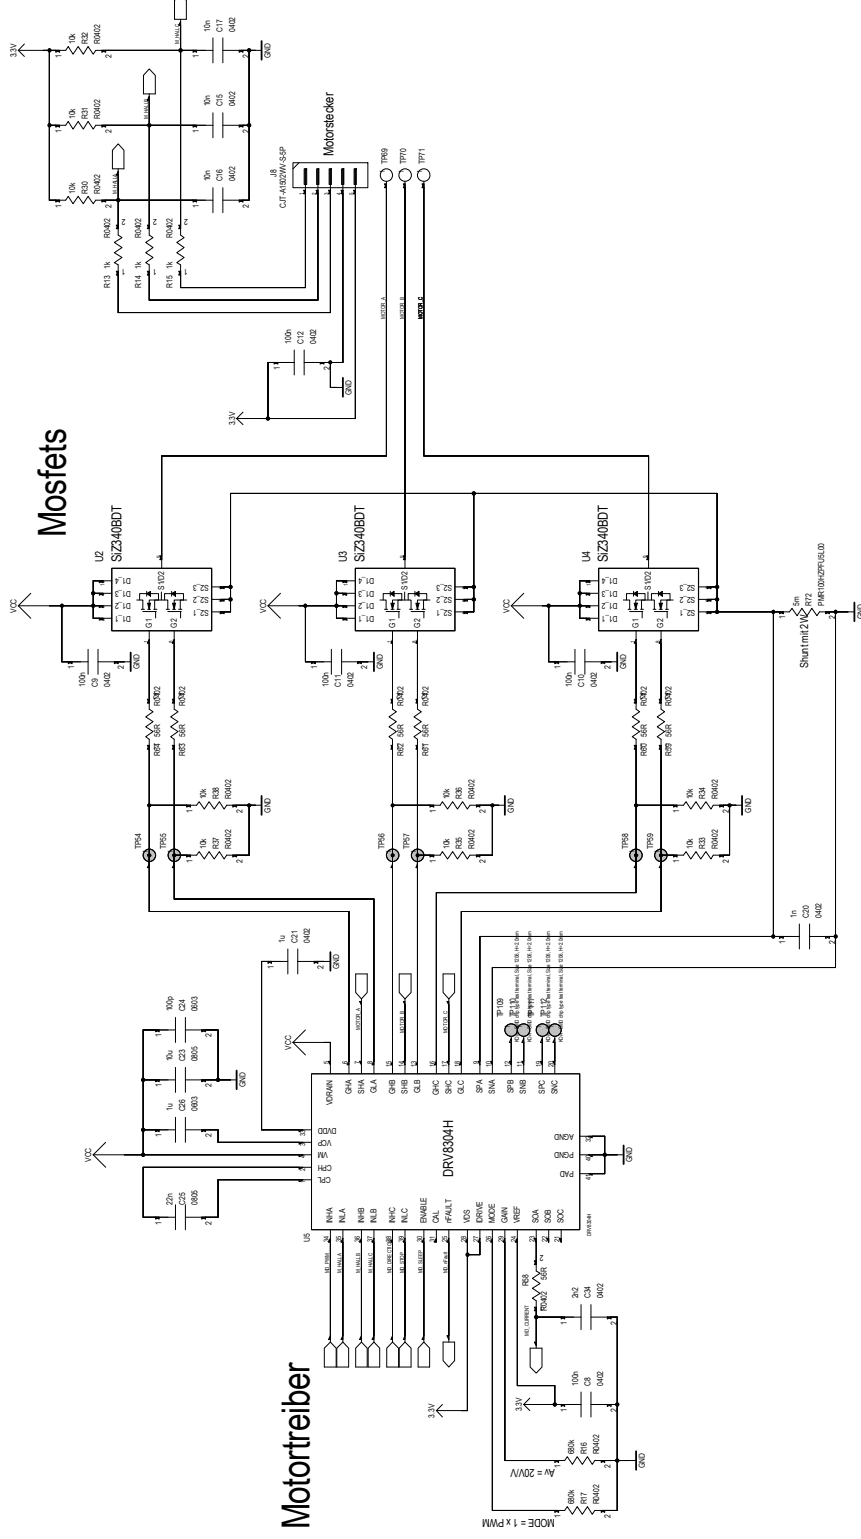

Motorsteuerung

DRAWING	DATE	DRAWING	Customer DWG. NO.
	ISSUE	PCA_MainController	DWG. NO.
DRAWN	TOPSIZEZ	PROJECT	E-Stick
		Date / Time	25/07/2023 12:14
		PAGE	OF 3