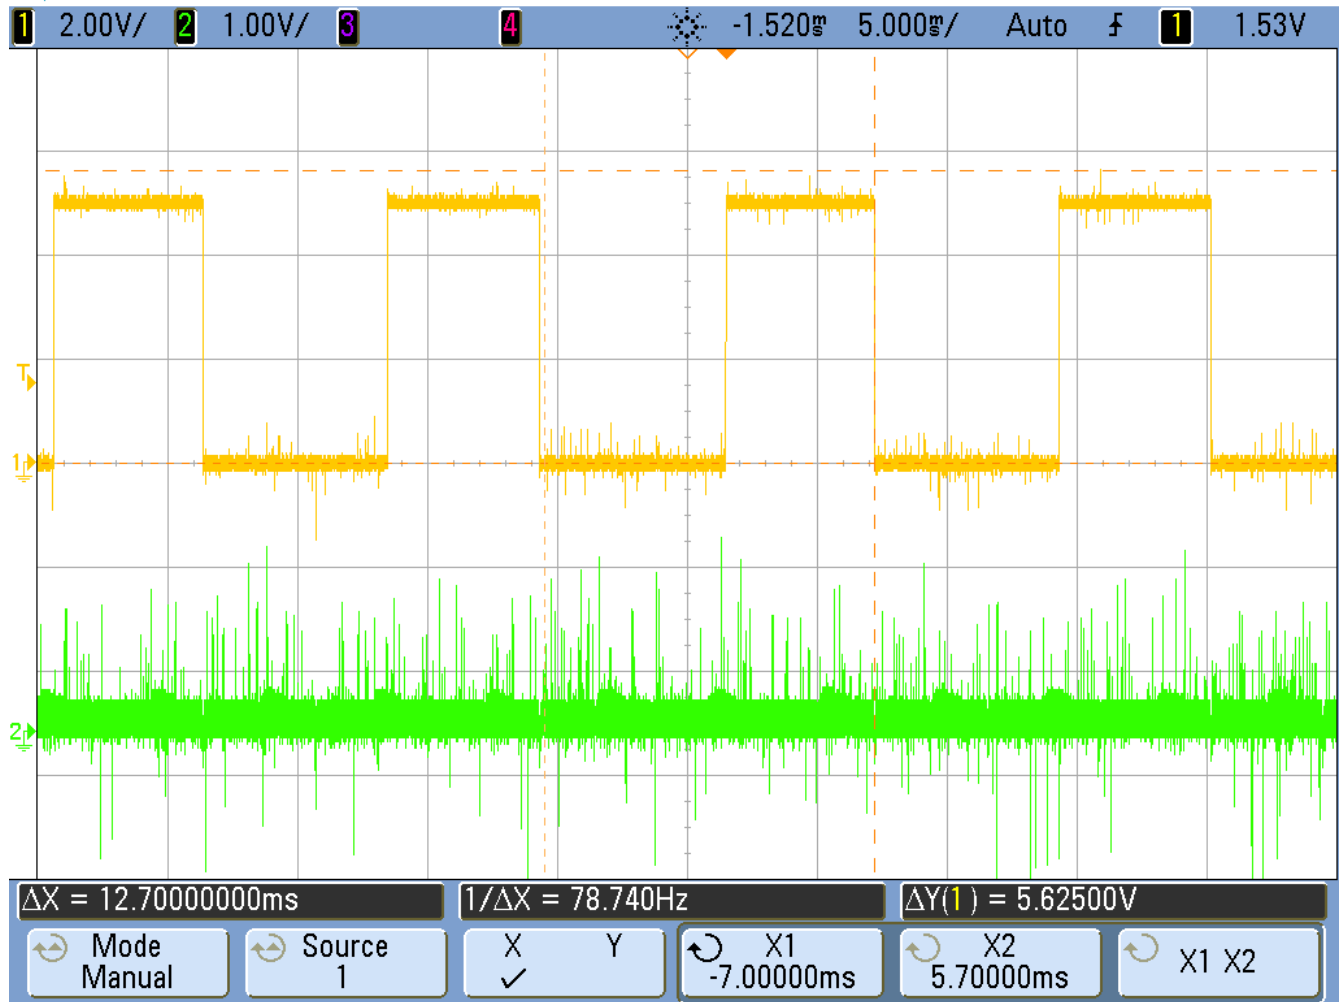

Motor Drive Signals for Verification 03/02/17

Channel 1: Hallout
Channel 2: Isense

Agilent Technologies

THU MAR 02 11:22:49 2017

Channel 1: Hallout
Channel 2: Isense

Agilent Technologies

THU MAR 02 11:23:04 2017