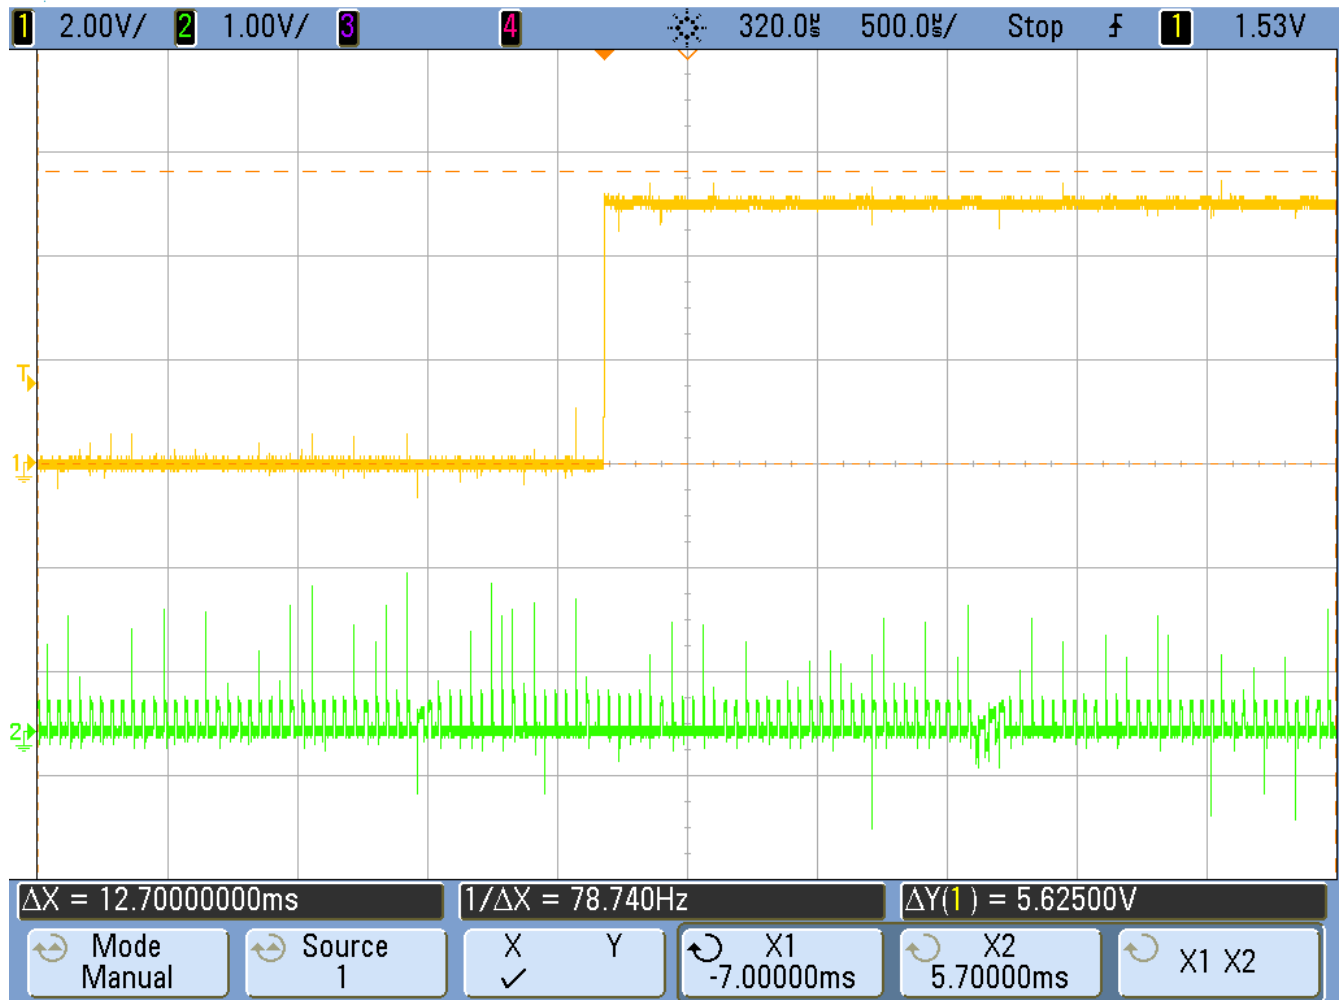

Motor Drive Signals for Verification 03/02/17

Channel 1: Hallout
Channel 2: Isense

Agilent Technologies

THU MAR 02 11:22:49 2017

Channel 1: Hallout
Channel 2: Isense

Agilent Technologies

THU MAR 02 11:23:04 2017