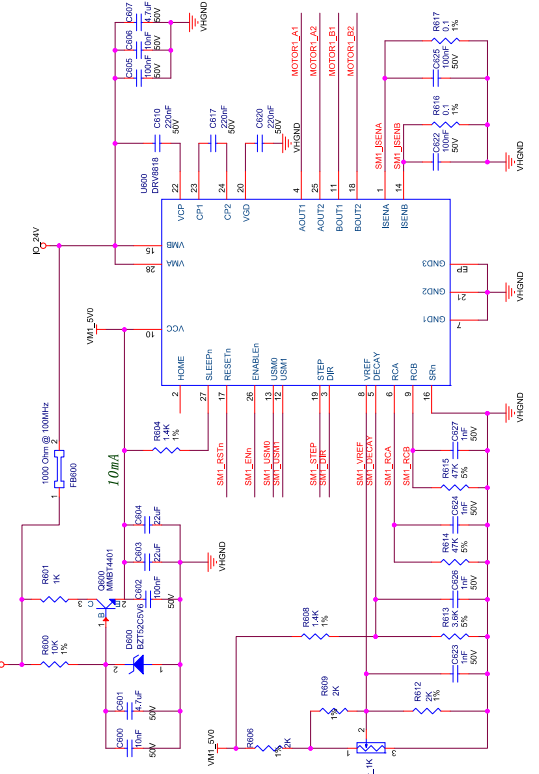

# 06 Step Motor

Change 90 degree Dip Connector  
Green 3.81mm

Change 90 degree Dip Connector  
Green 3.81mm