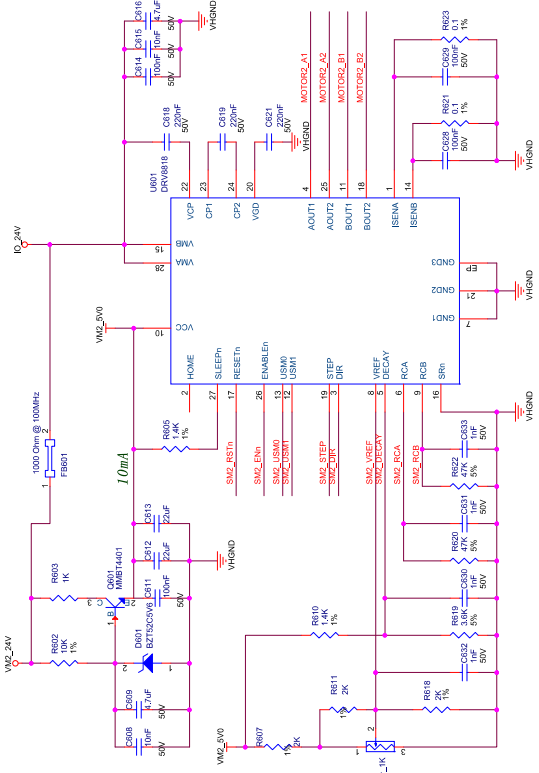

# 06 Step Motor

Change 90 degree Dip Connector  
Green 3.81mm

Change 90 degree Dip Connector  
Green 3.81mm