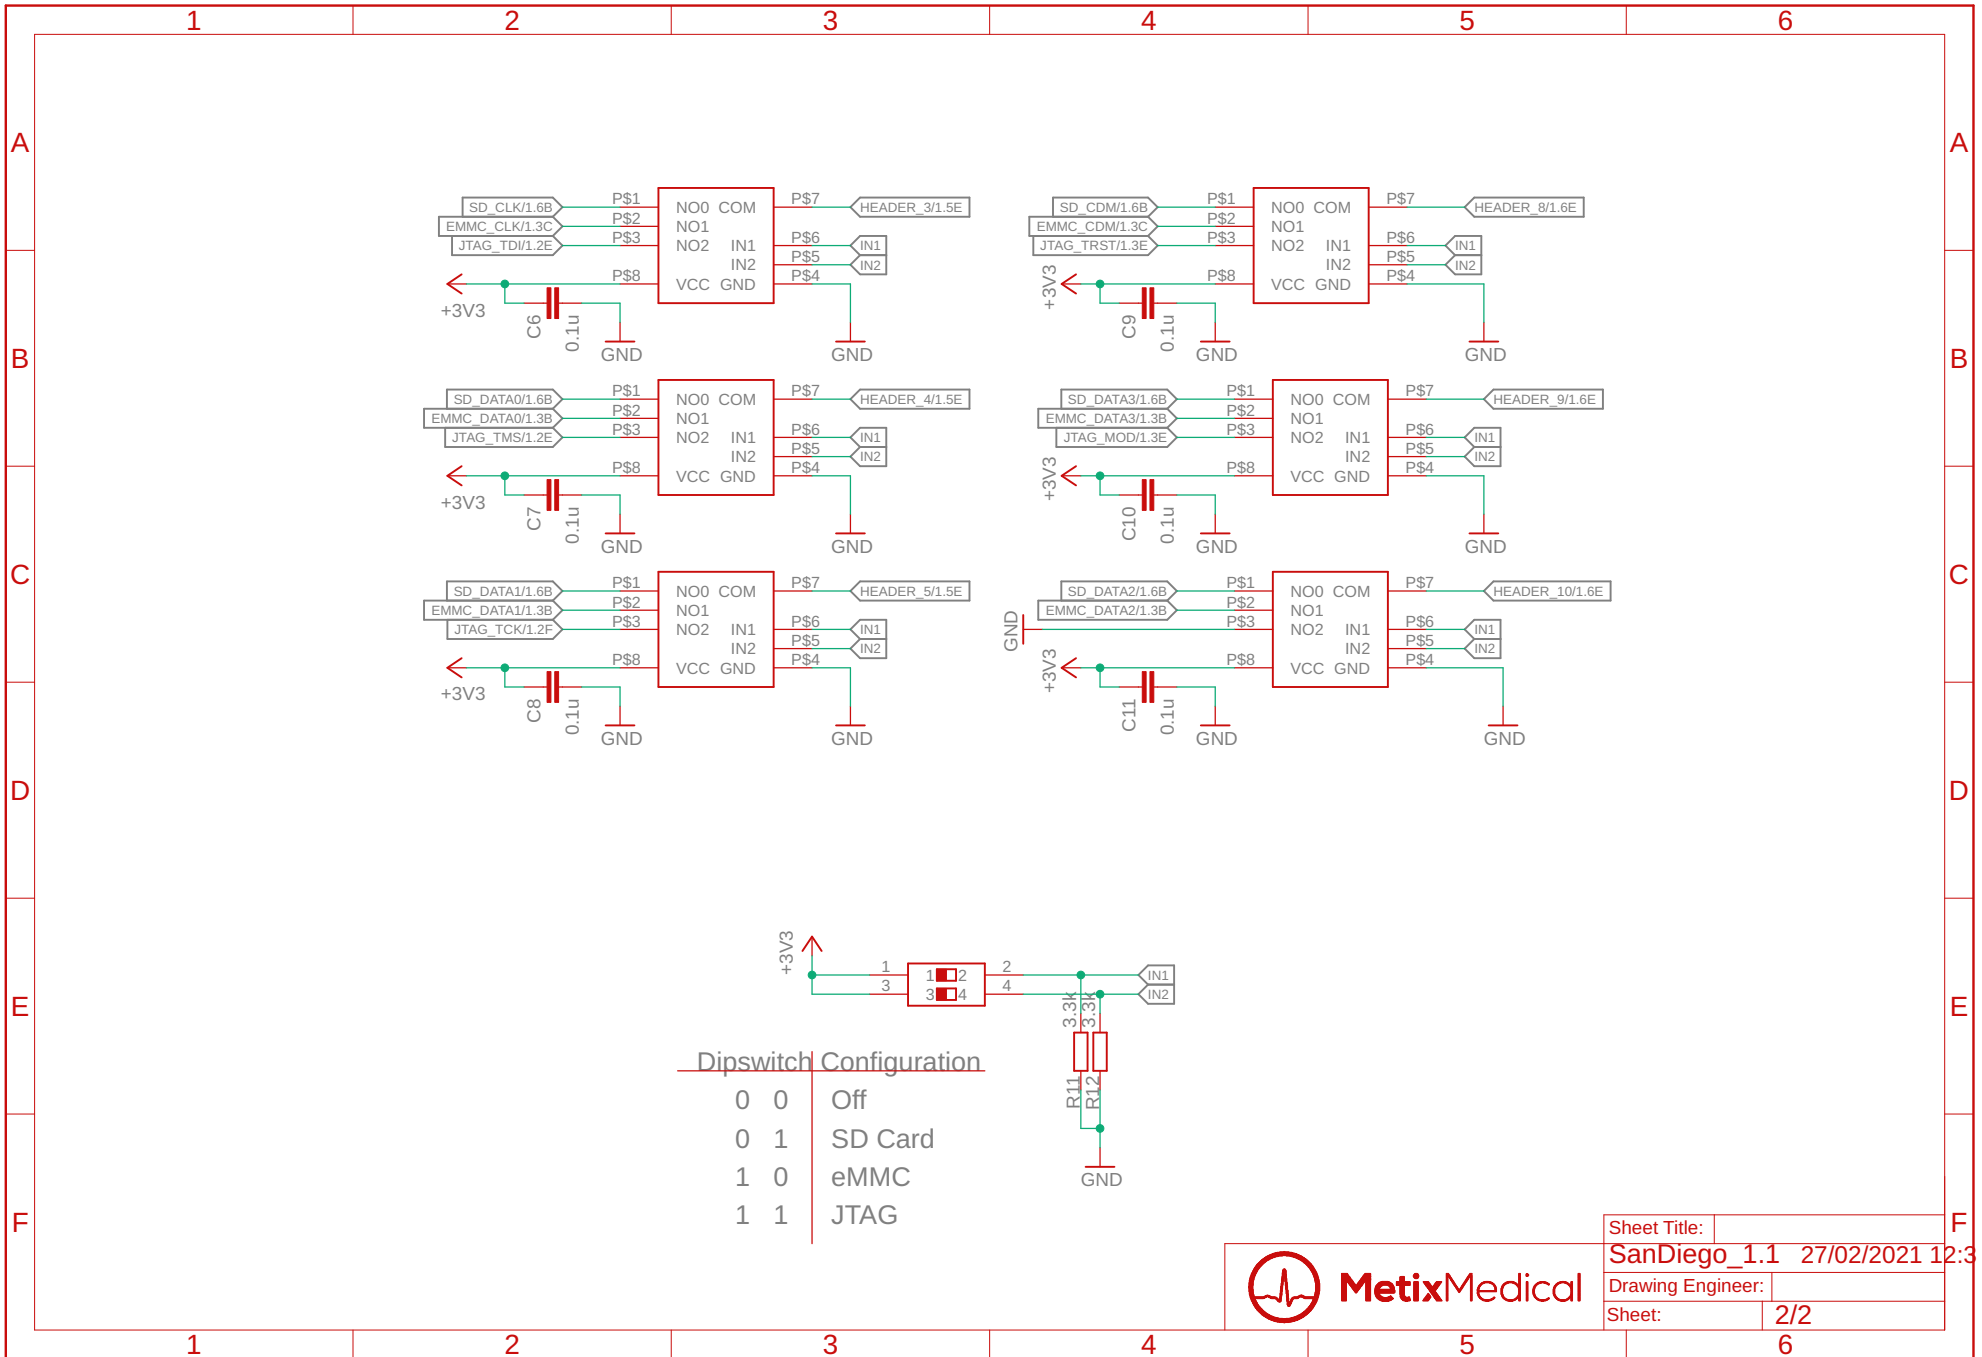

Sheet Title:
 SanDiego_1.1 27/02/2021 12:3
 Drawing Engineer:
 Sheet: 1/2

Sheet Title: SanDiego_1.1 27/02/2021 12:3
 Drawing Engineer:
 Sheet: 2/2