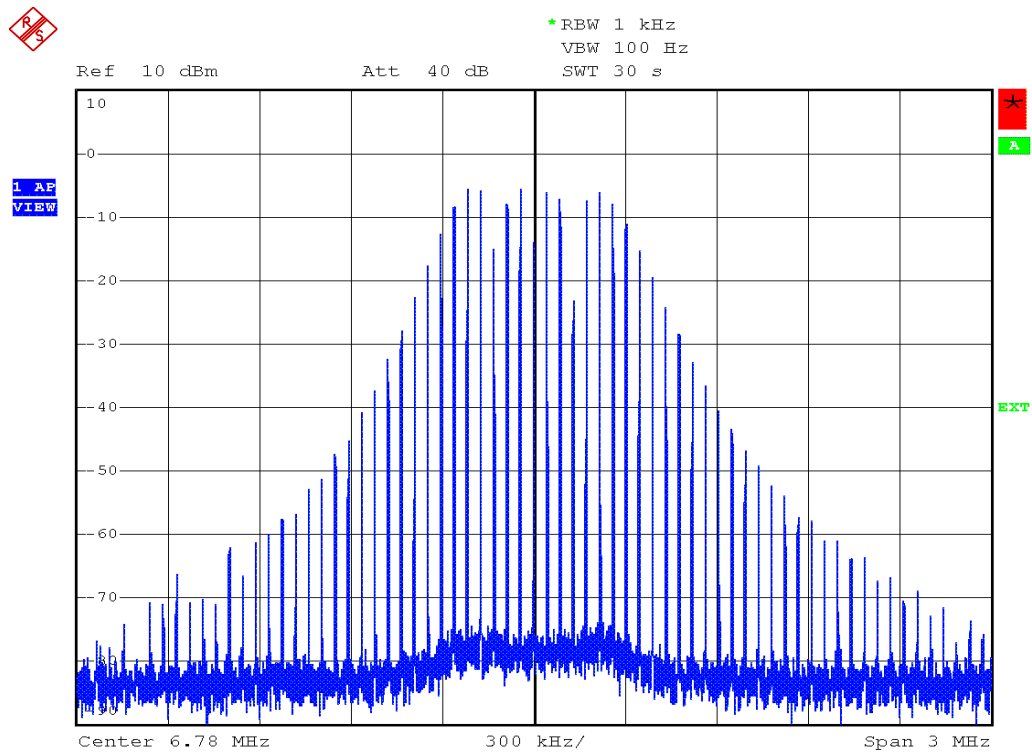

CDCI6214

+/- 5% SSC

Date: 28.FEB.2018 12:41:38

CDCI6214

+/- 1% center spread

Date: 28.FEB.2018 12:39:30

CDCI6214

+/- 0.25% center spread