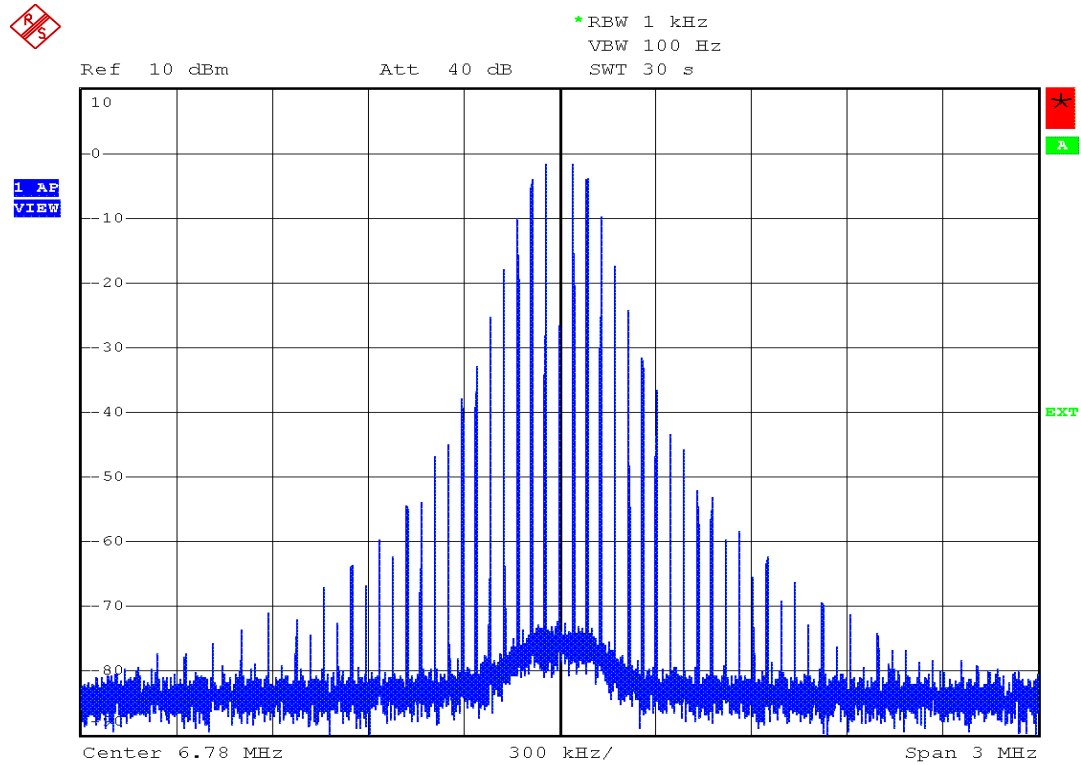

CDCI6214

+/- 5% SSC

Date: 28.FEB.2018 12:41:38

CDCI6214

+/- 1% center spread

Date: 28.FEB.2018 12:39:30

CDCI6214

+/- 0.25% center spread