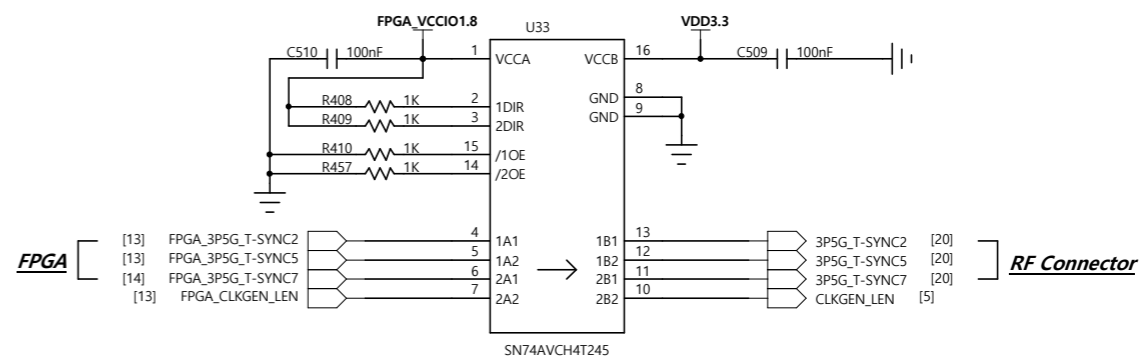

※C498 : 양산시 NC

※ for ON board TEST : 양산시 NC

Left side connector

Right side connector

Center IC