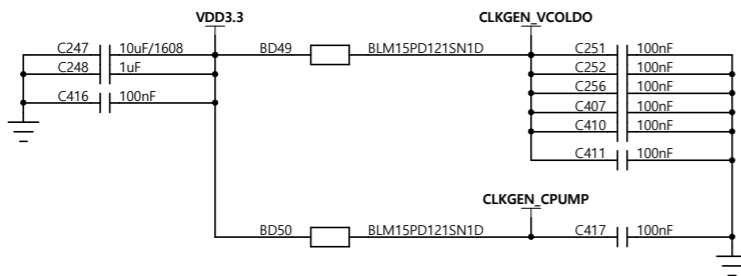

※C498 : 양산시 NC

※ for ON board TEST : 양산시 NC

Left side connector

Right side connector

Center IC