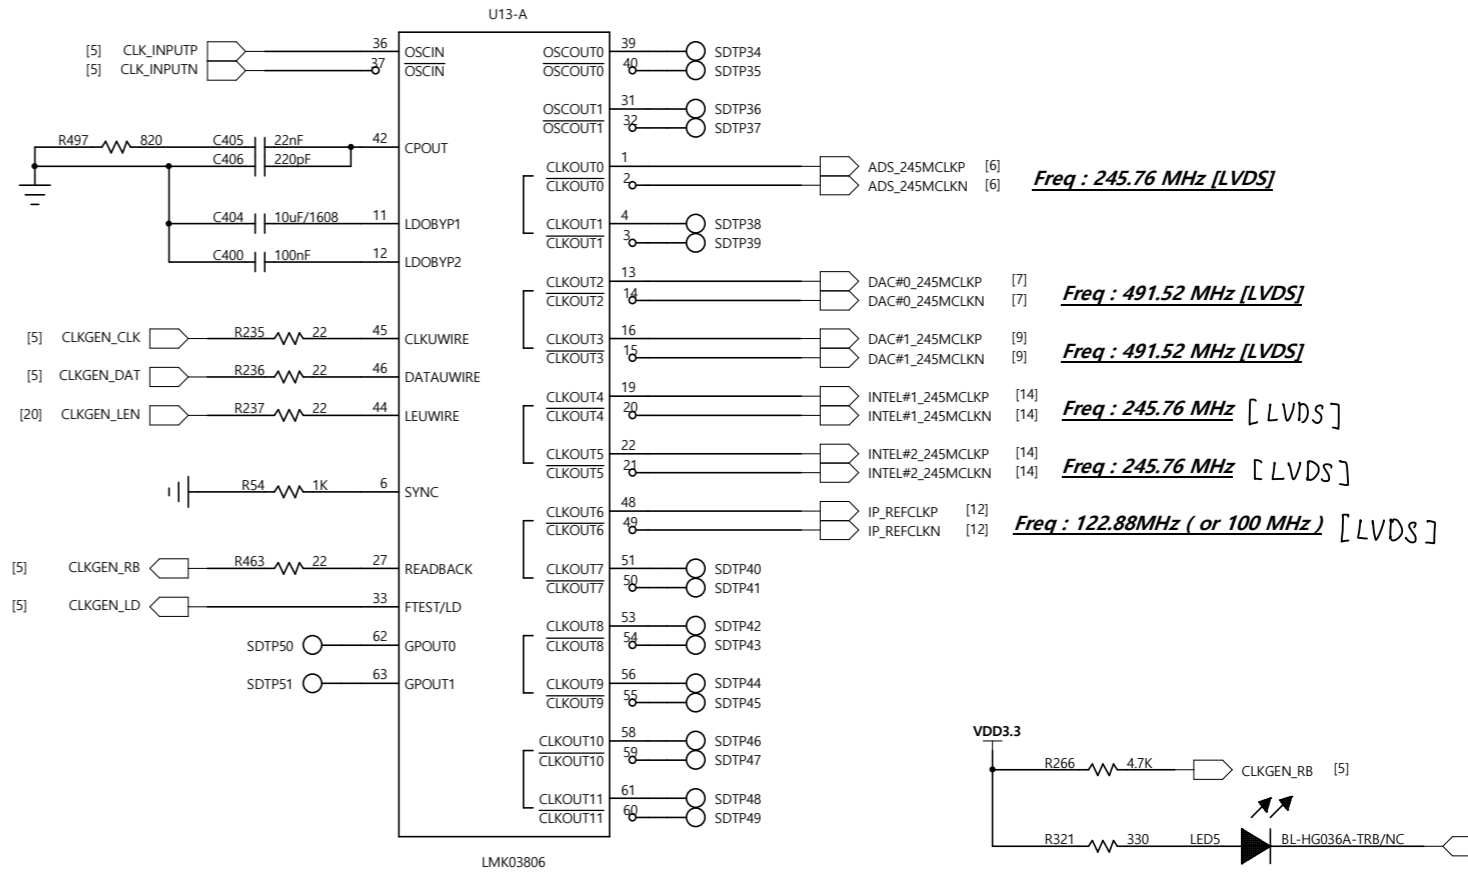

※C498 : 양산시 NC

※ for ON board TEST : 양산시 NC

Left side connector

Right side connector

Center IC