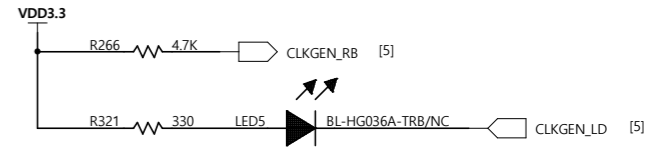

※C498 : 양산시 NC

※ for ON board TEST : 양산시 NC

Left side connector

Right side connector

Center IC