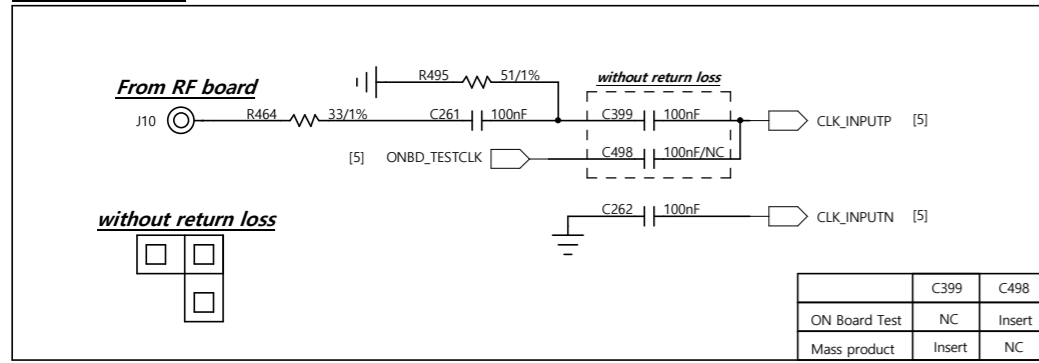

※C498 : 양산시 NC

※ for ON board TEST : 양산시 NC

Left side connector

Right side connector

Center IC