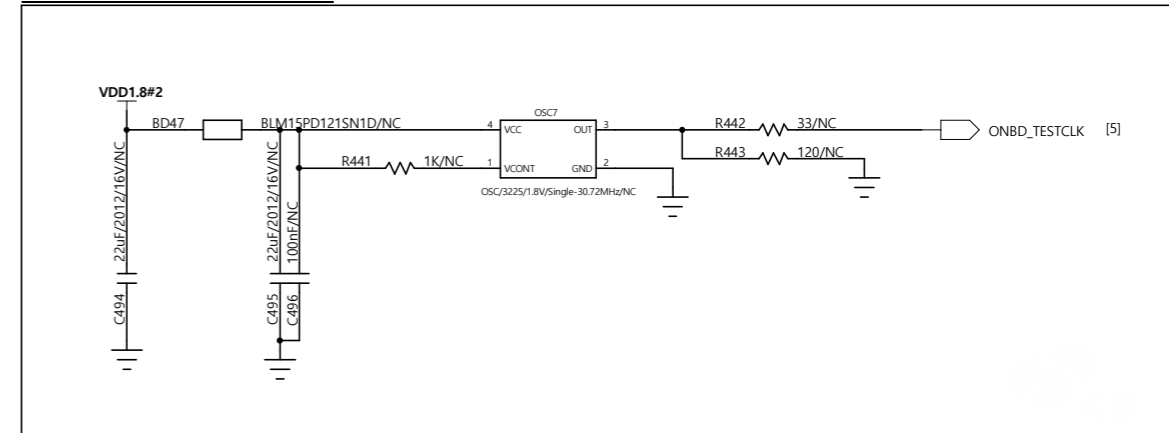

※C498 : 양산시 NC

※ for ON board TEST : 양산시 NC

Left side connector

Right side connector

Center IC