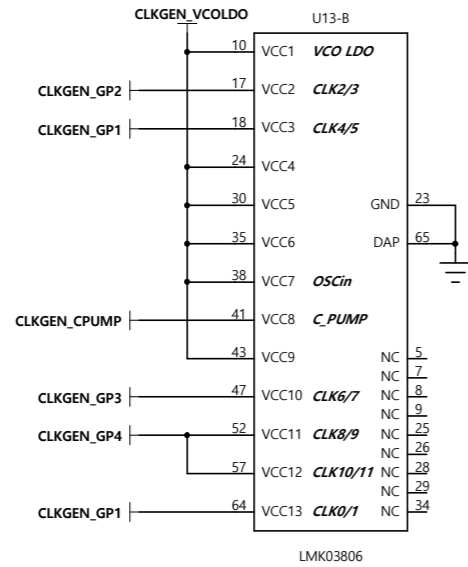

※C498 : 양산시 NC

※ for ON board TEST : 양산시 NC

Left side connector

Right side connector

Center IC