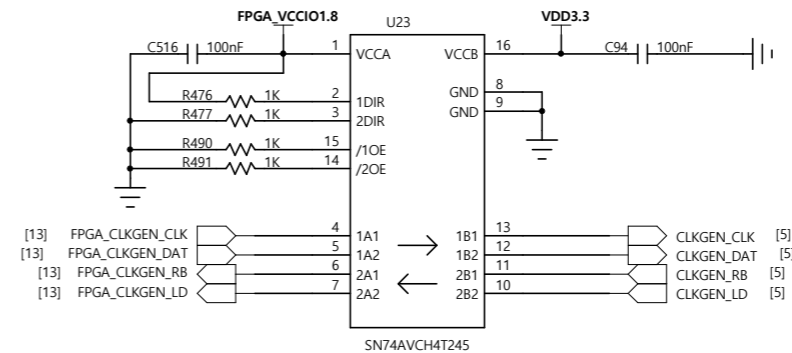

※C498 : 양산시 NC

※ for ON board TEST : 양산시 NC

Left side connector

Right side connector

Center IC