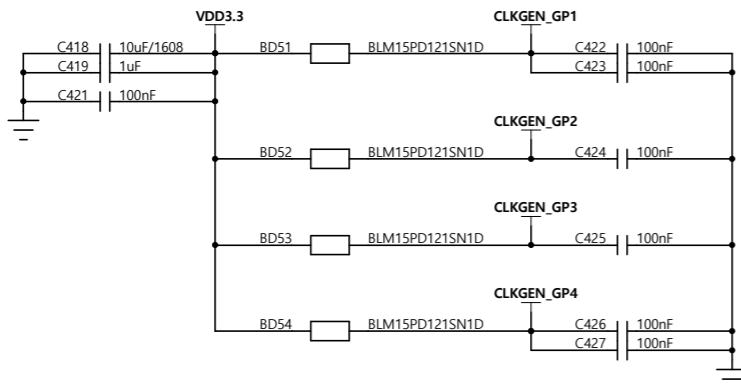

※C498 : 양산시 NC

※ for ON board TEST : 양산시 NC

Left side connector

Right side connector

Center IC