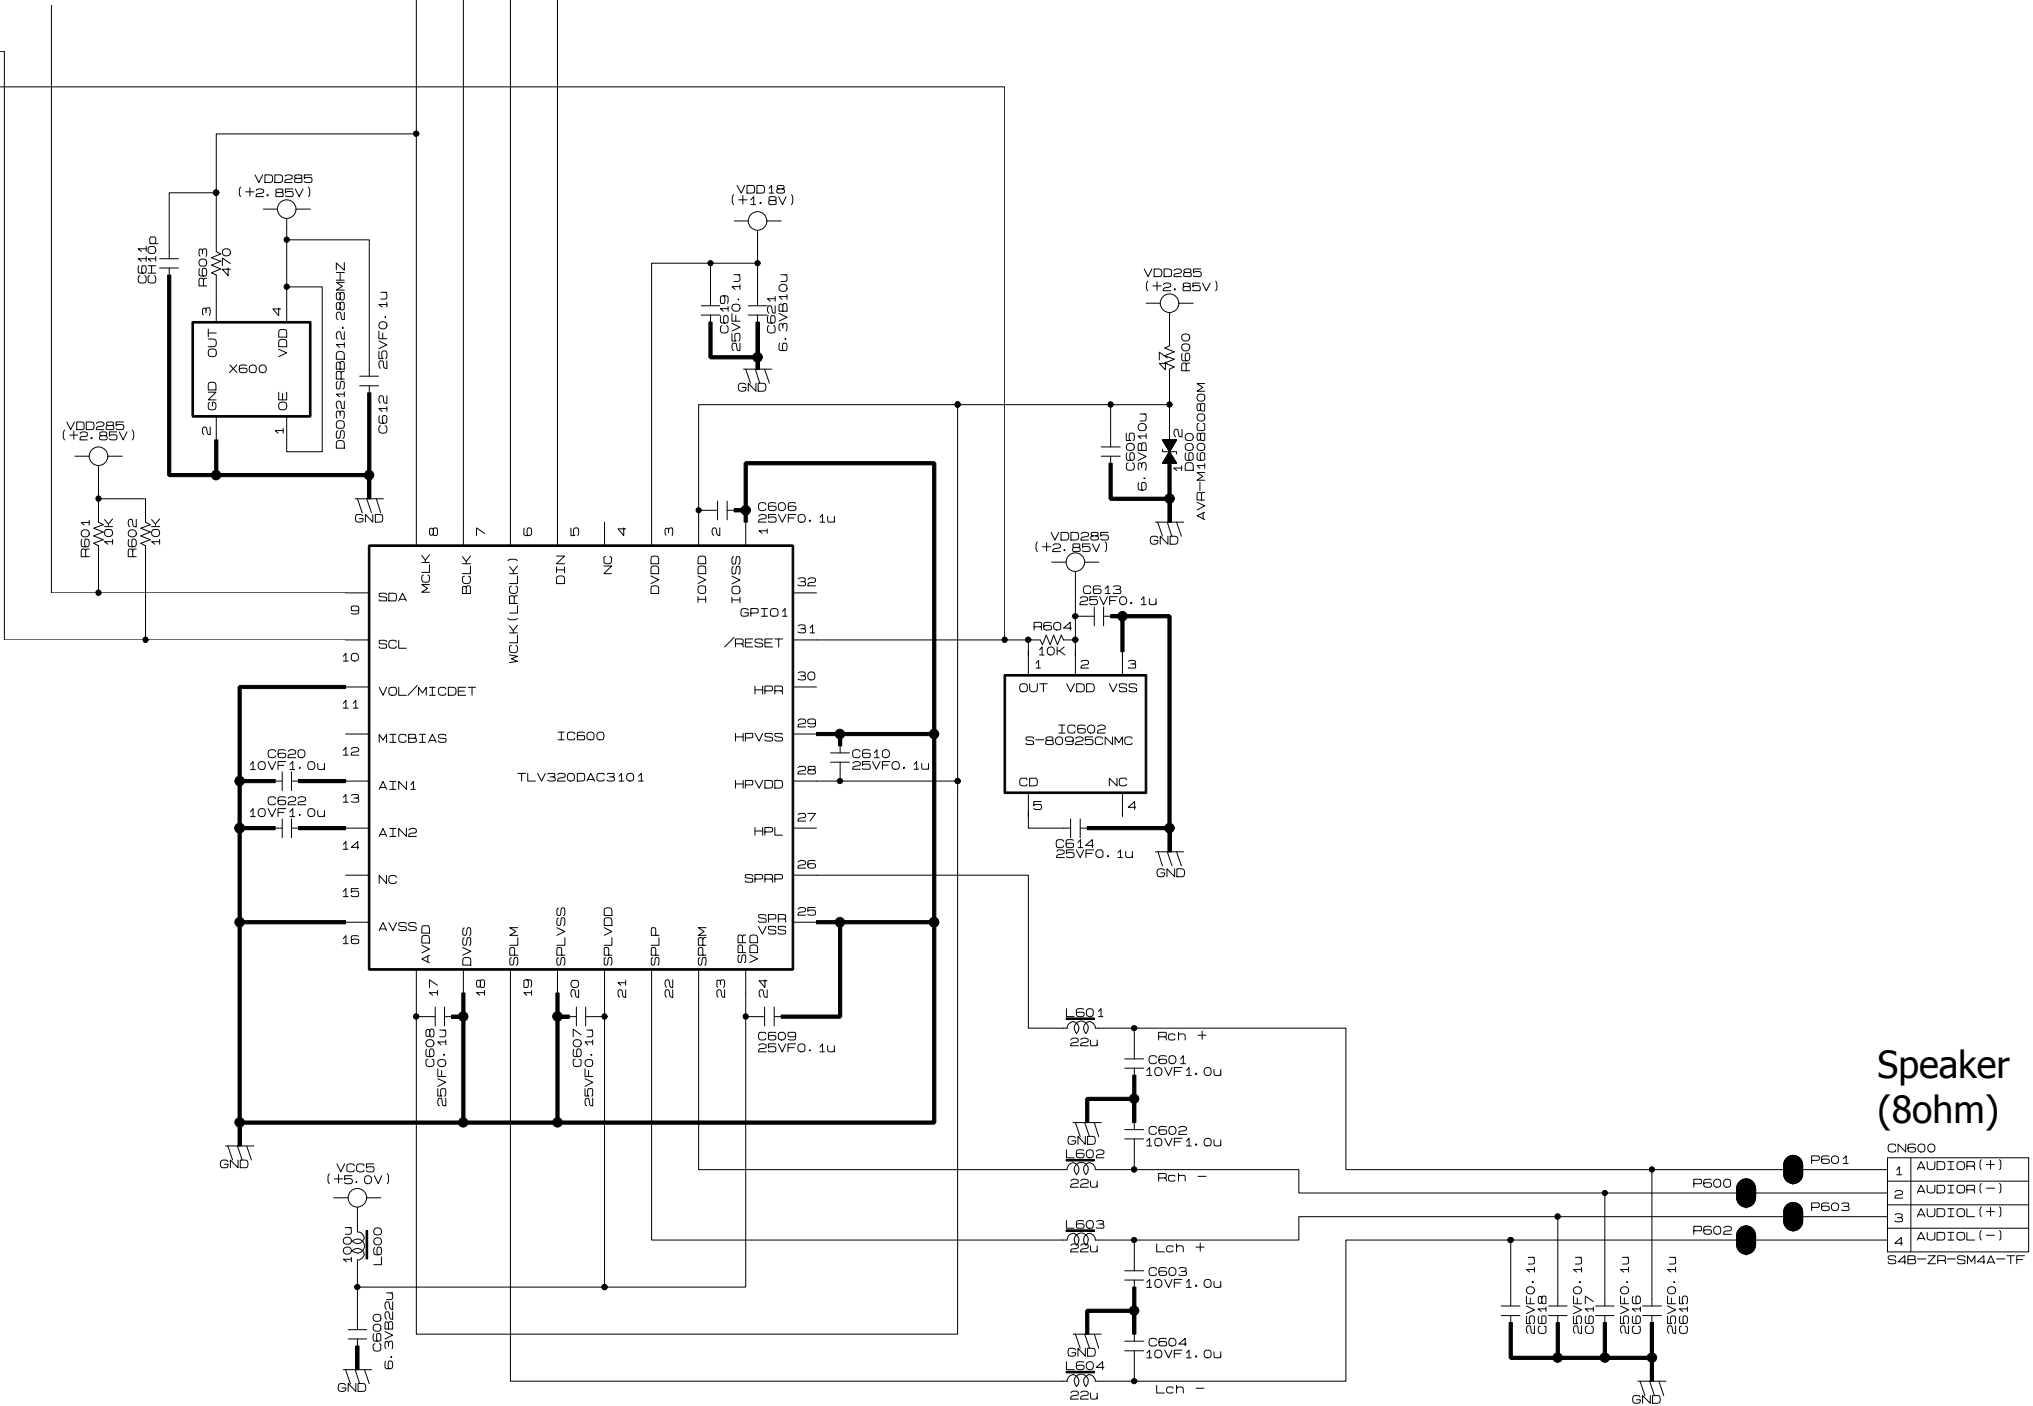

TS Decoder (CPU)

Speaker (8ohm)

CN600	
1	AUDIOR (+)
2	AUDIOR (-)
3	AUDIOL (+)
4	AUDIOL (-)

S4B-ZR-SM4A-TF