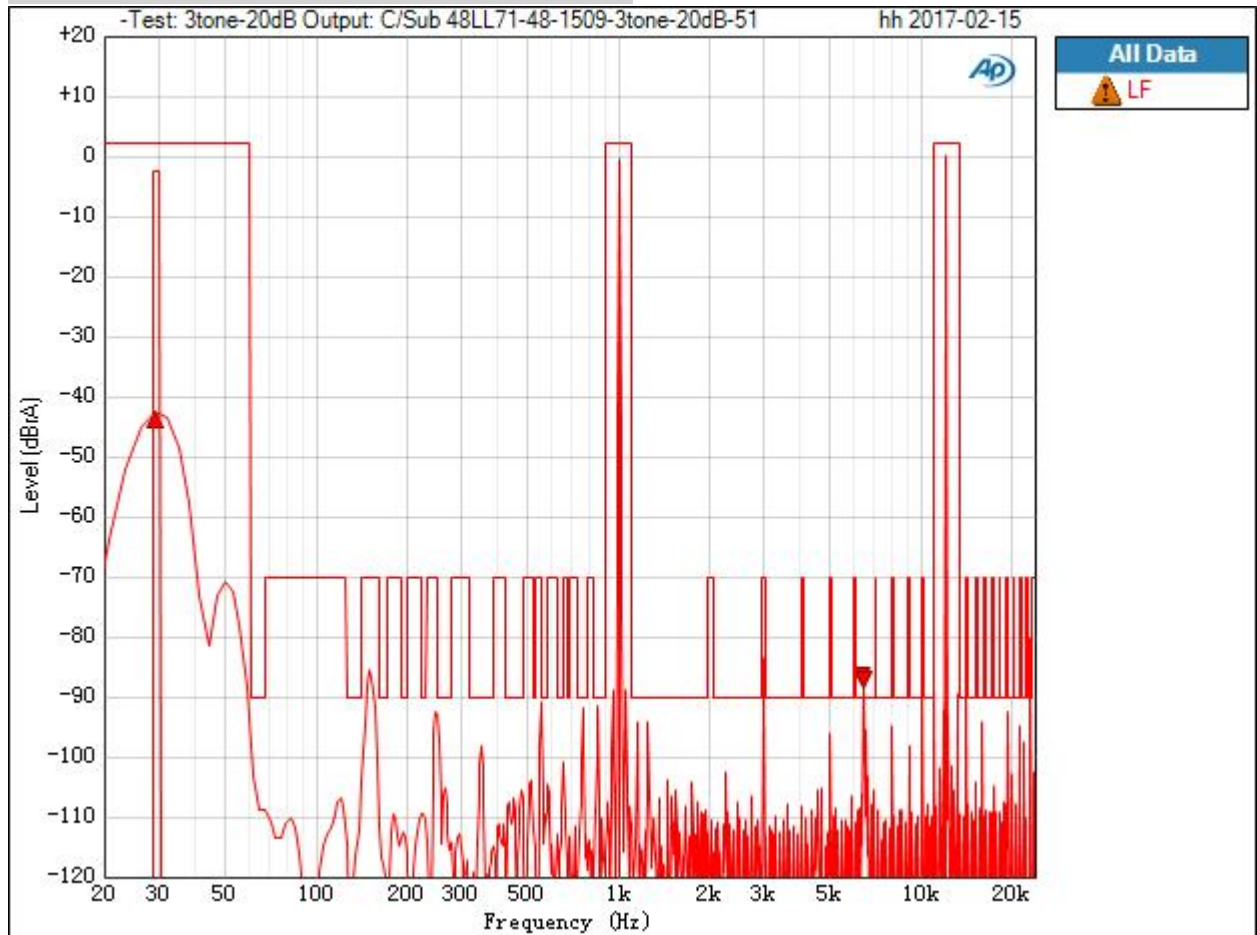

Signal Path : 3-tone -20dBFS 48kHz

-Test: 3tone-20dB Output: C/Sub
48LL71-48-1509-3tone-20dB-51
2017-02-15

hh

- LF Failed Upper Limit, Failed Lower Limit
- RF Failed Upper Limit, Failed Lower Limit
- Sub Failed Upper Limit
- Cen Failed Upper Limit, Failed Lower Limit
- Lss Failed Upper Limit, Failed Lower Limit
- Rss Failed Upper Limit, Failed Lower Limit
- Lsr Failed Lower Limit
- Rsr Failed Lower Limit
- Result: FAILED