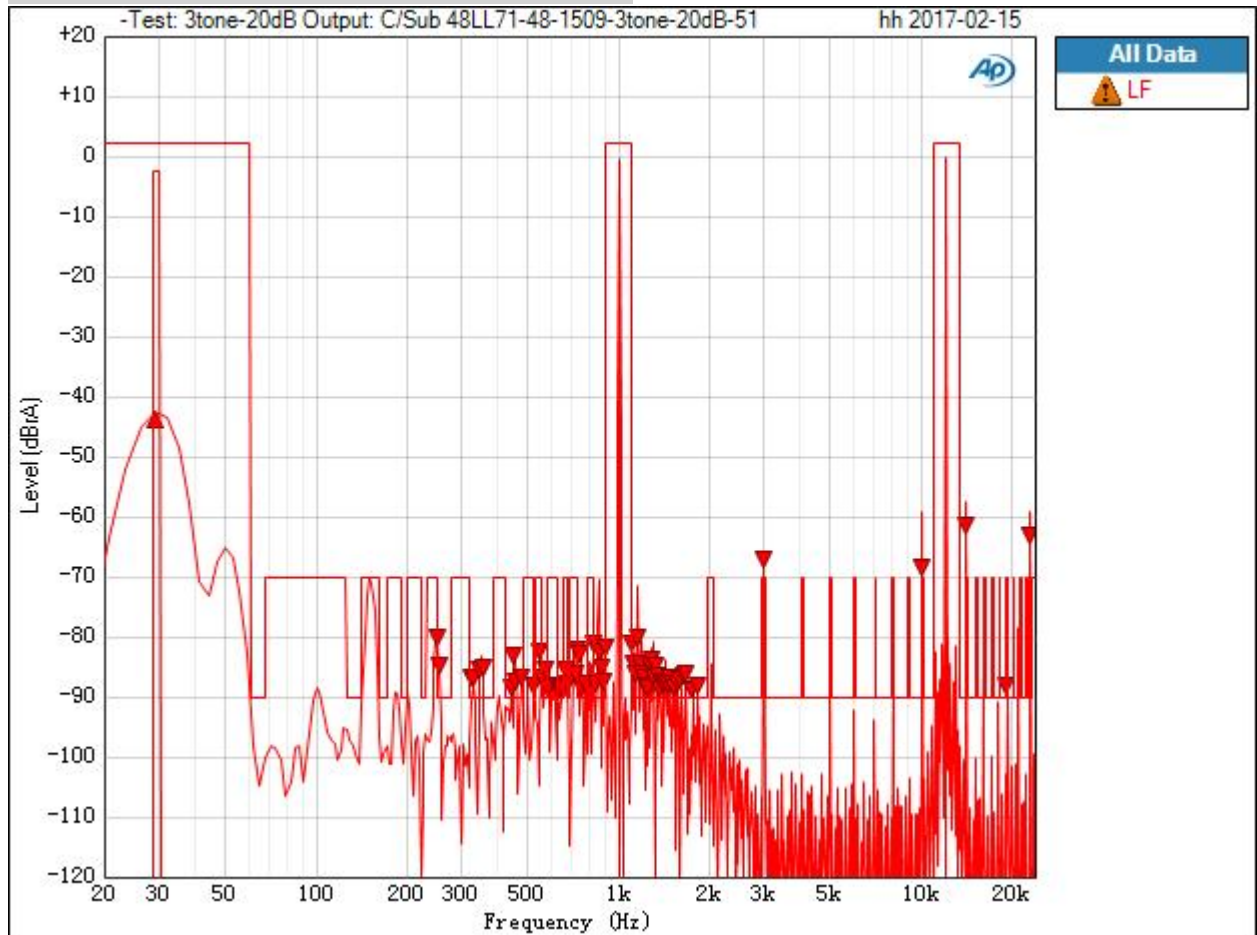

Signal Path : 3-tone -20dBFS 48kHz

-Test: 3tone-20dB Output: C/Sub  
48LL71-48-1509-3tone-20dB-51 hh  
2017-02-15

- LF Failed Upper Limit, Failed Lower Limit
- RF Failed Upper Limit, Failed Lower Limit
- Sub Failed Upper Limit
- Cen Failed Upper Limit, Failed Lower Limit
- Lss Failed Upper Limit, Failed Lower Limit
- Rss Failed Upper Limit, Failed Lower Limit
- Lsr Failed Lower Limit
- Rsr Failed Lower Limit
- Result: FAILED