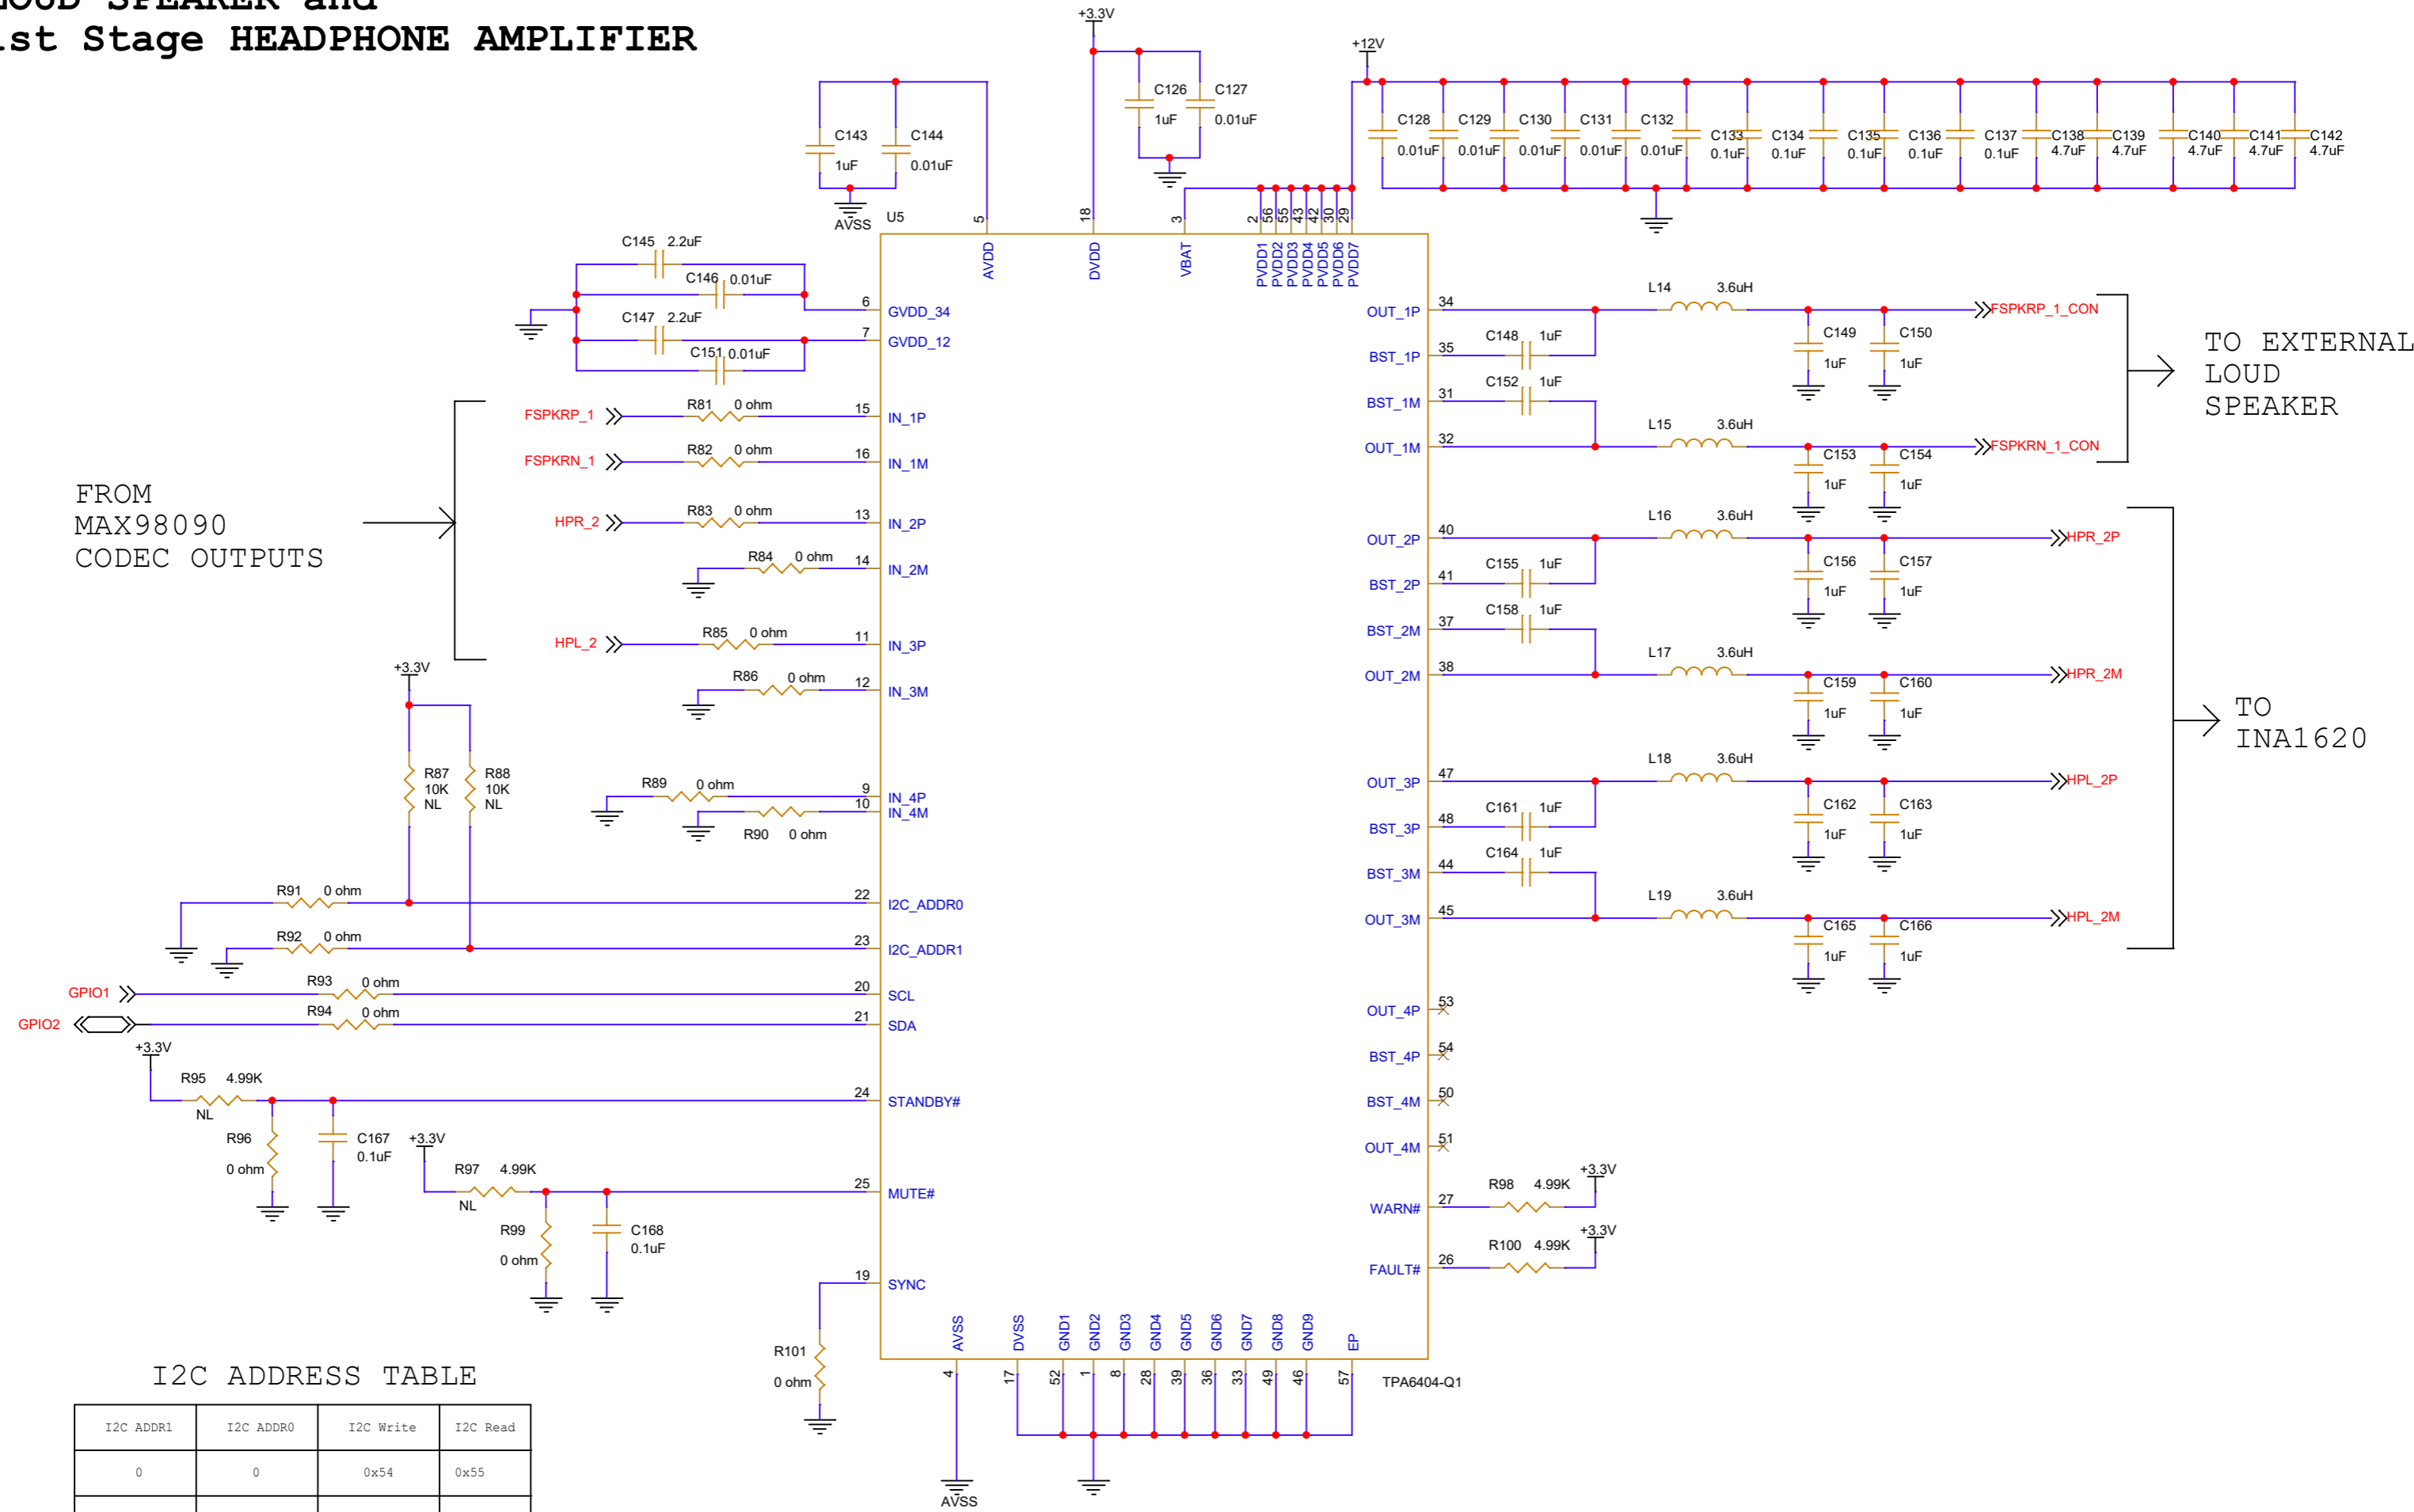

LOUD SPEAKER and 1st Stage HEADPHONE AMPLIFIER

FROM
MAX98090
CODEC OUTPUTS

TO EXTERNAL
LOUD
SPEAKER

TO
INA1620

I2C ADDRESS TABLE

I2C ADDR1	I2C ADDR0	I2C Write	I2C Read
0	0	0x54	0x55
0	1	0x56	0x57
1	0	0x58	0x59
1	1	0x5A	0x5B

2nd Stage HEADPHONE AMPLIFIER

FROM
TPA6404-Q1

TO
EXTERNAL
HEADPHONE