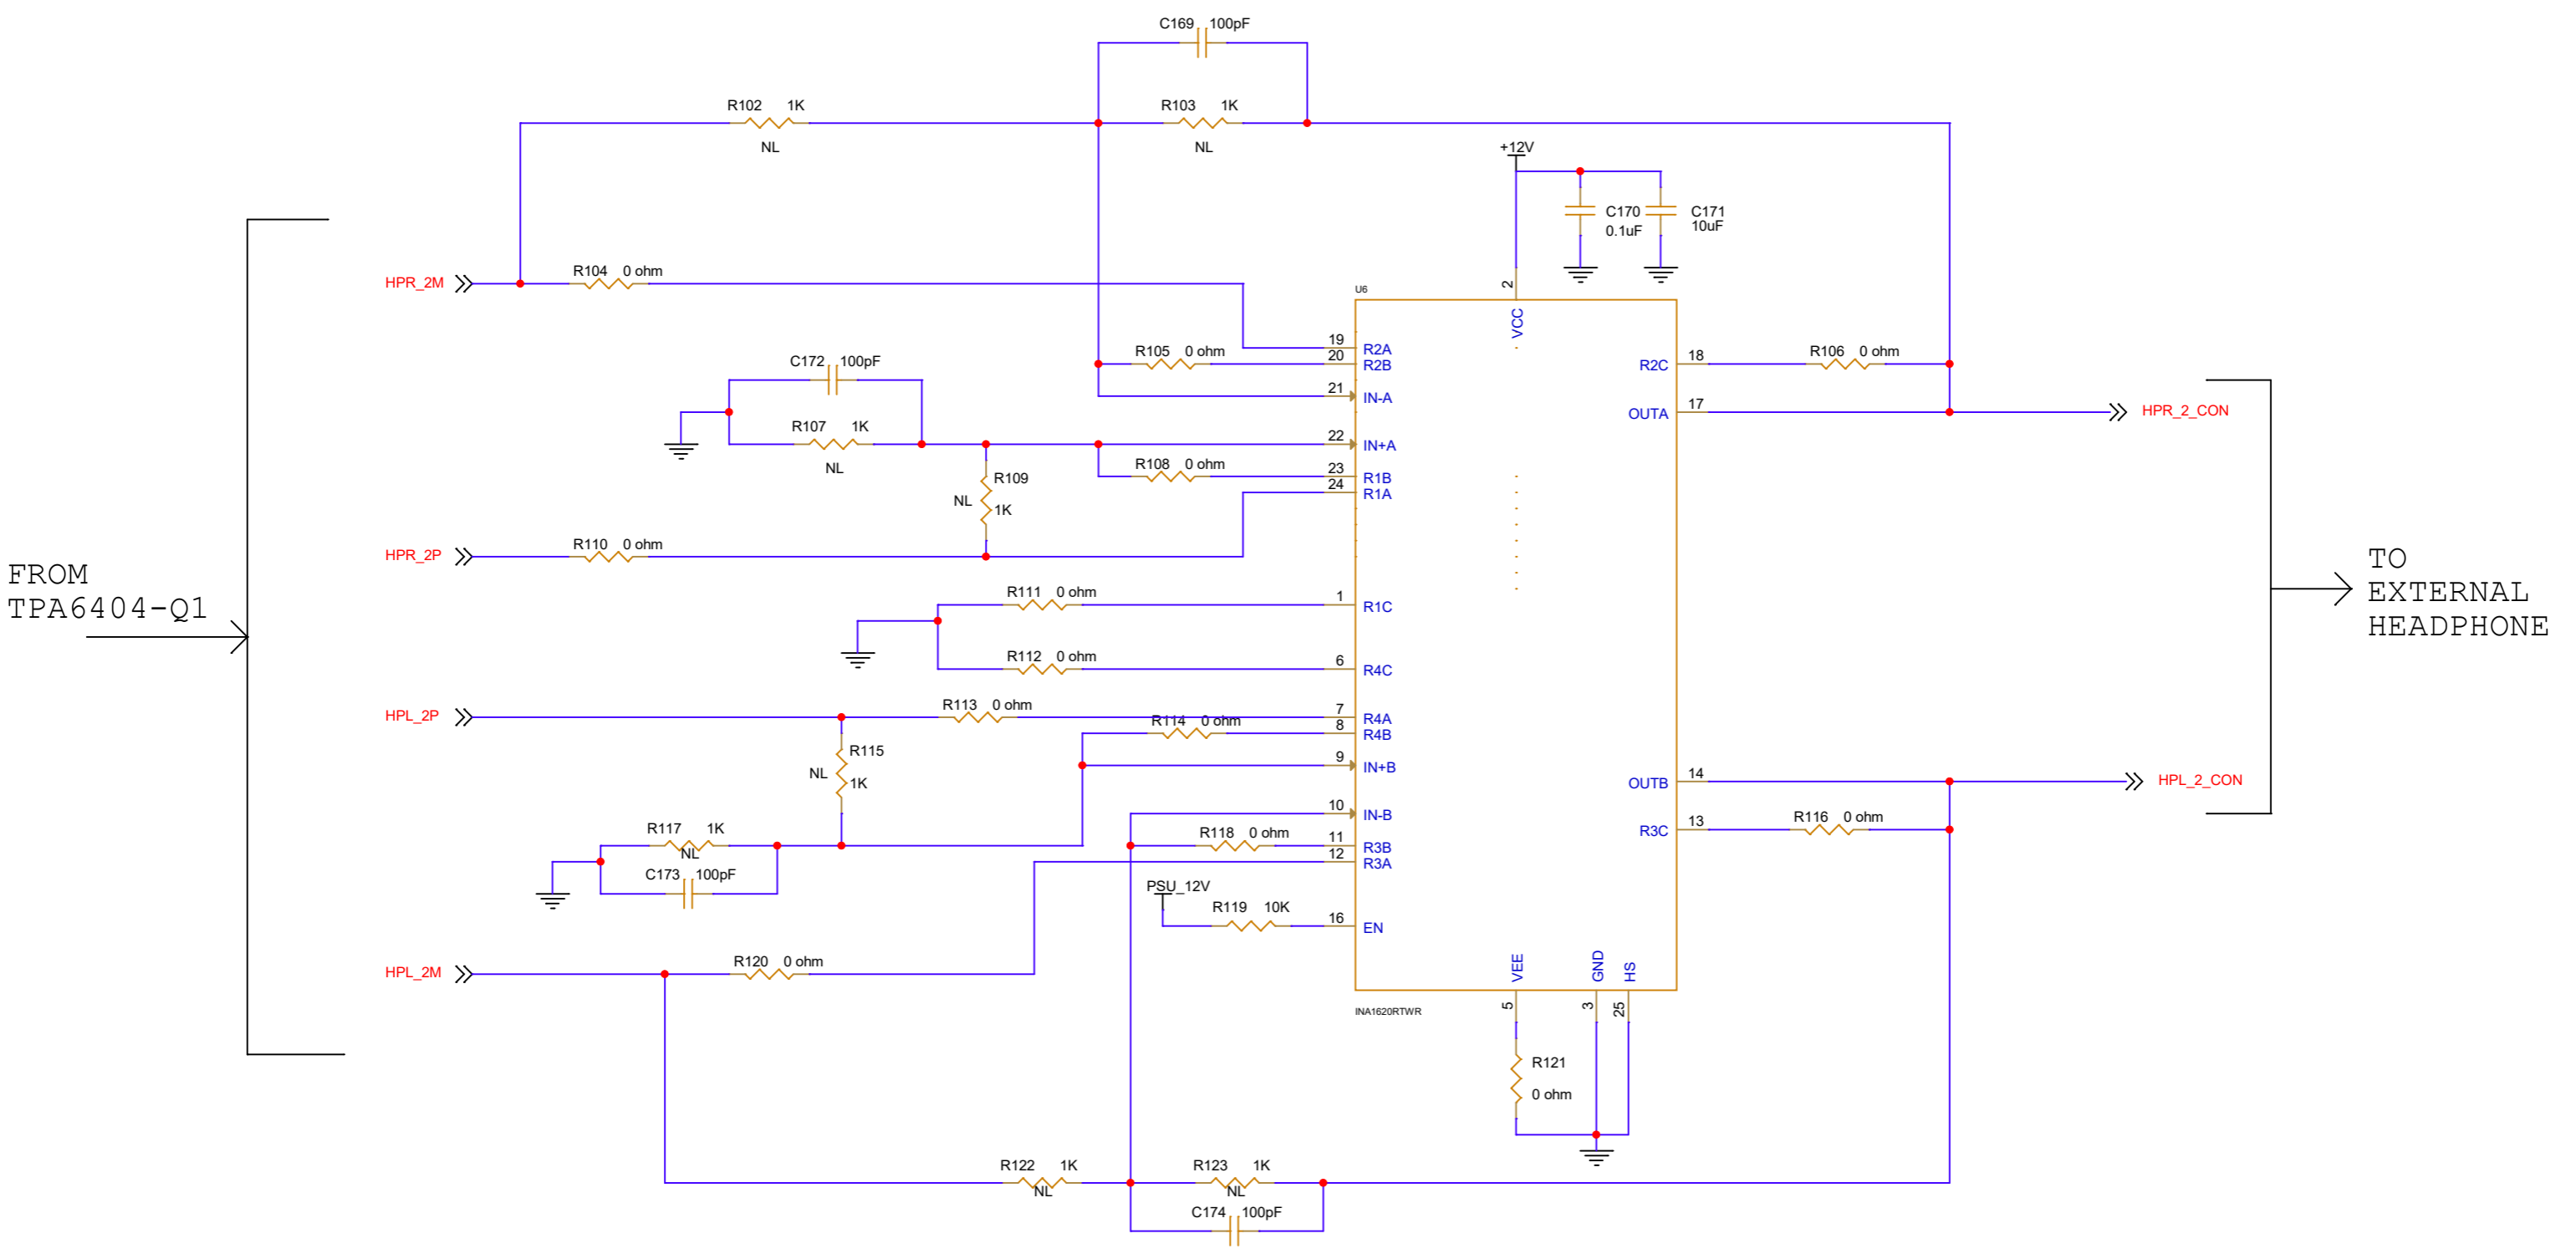

LOUD SPEAKER and 1st Stage HEADPHONE AMPLIFIER

FROM
MAX98090
CODEC OUTPUTS

TO EXTERNAL
LOUD
SPEAKER

TO
INA1620

I2C ADDRESS TABLE

I2C ADDR1	I2C ADDR0	I2C Write	I2C Read
0	0	0x54	0x55
0	1	0x56	0x57
1	0	0x58	0x59
1	1	0x5A	0x5B

2nd Stage HEADPHONE AMPLIFIER

FROM
TPA6404-Q1

TO
EXTERNAL
HEADPHONE