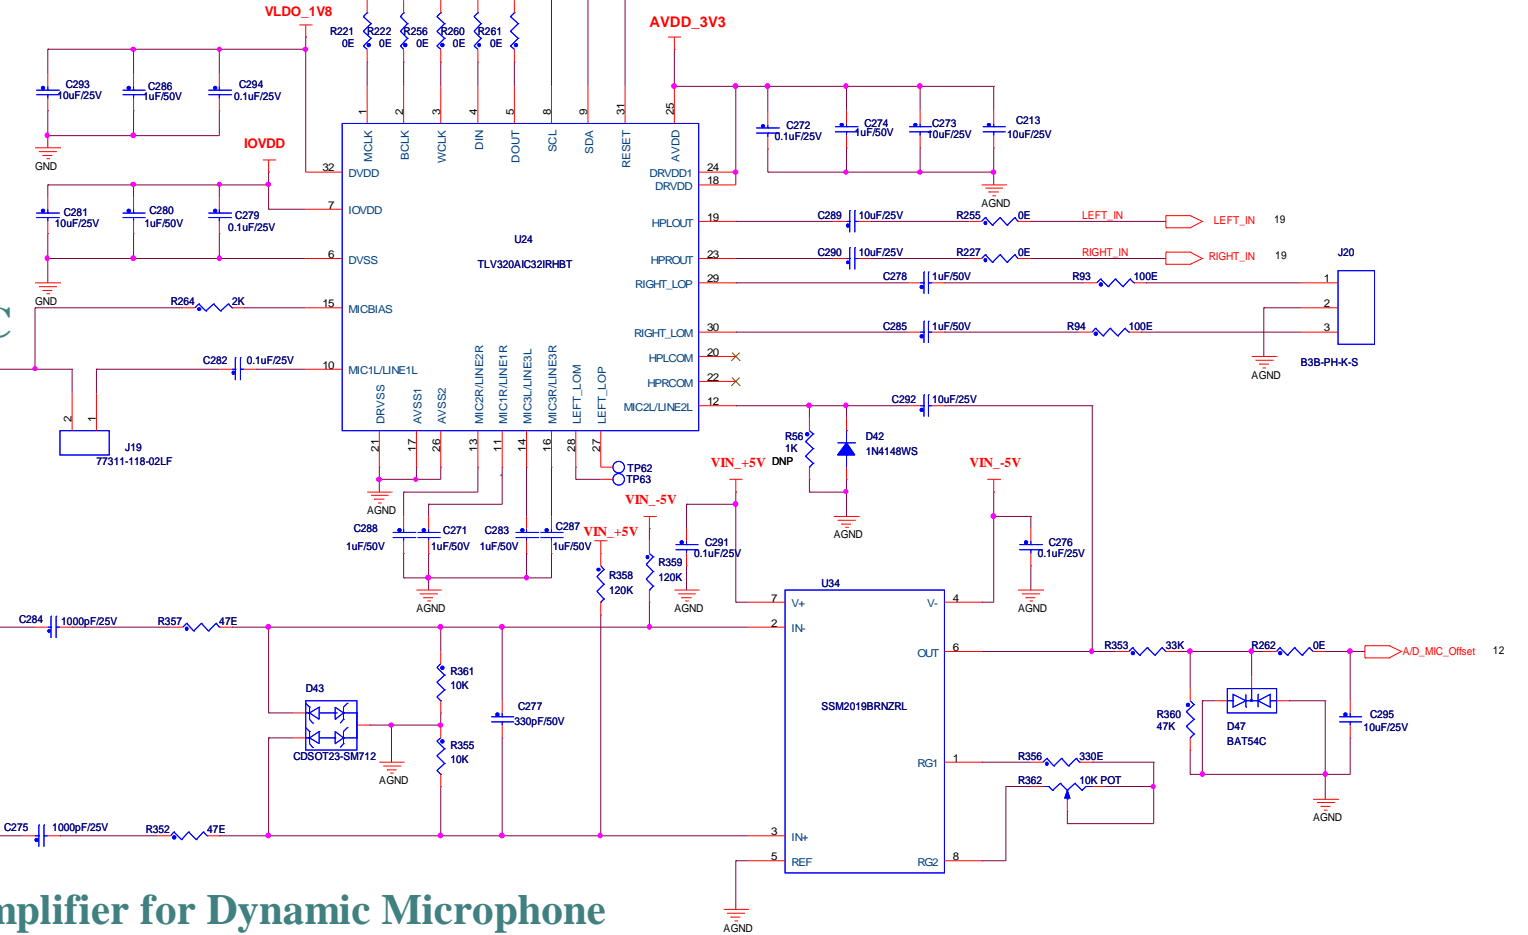

# Codec

# On Board MIC

# Balanced Pre amplifier for Dynamic Microphone