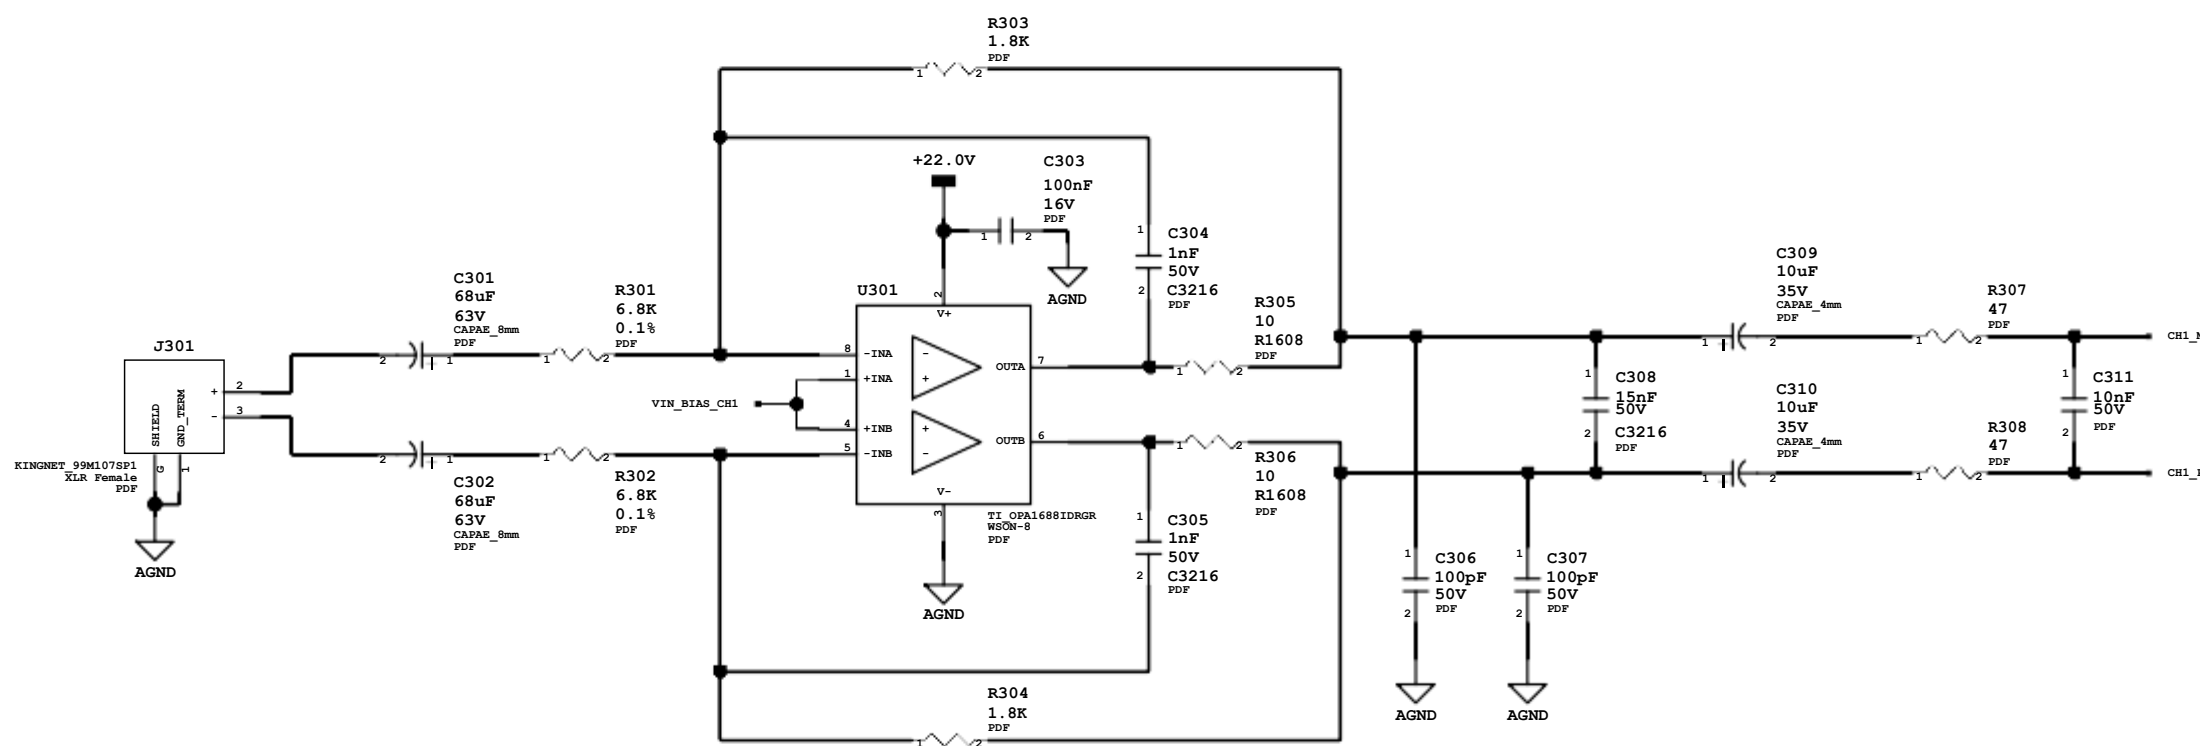

8

7

6

5

4

3

2

1

D

D

C

C

B

B

A

A

Ch 1 Input