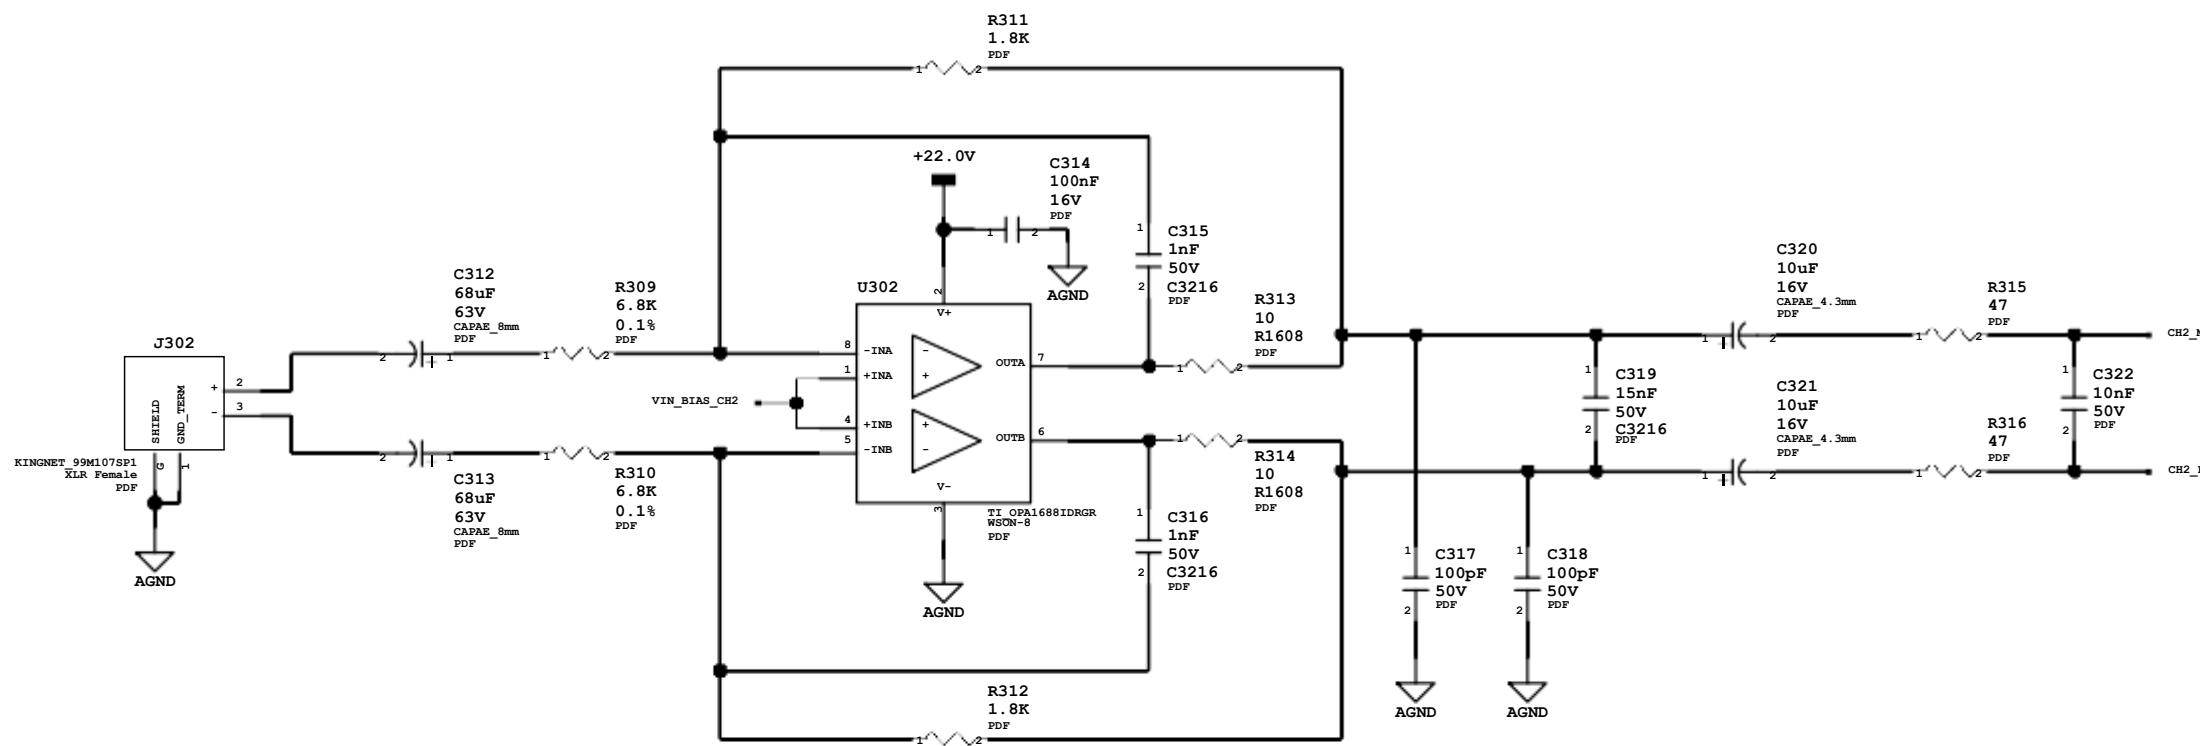

8

7

6

5

4

3

2

1

D

D

C

C

B

B

A

A

Ch 1 Input

Ch 2 Input

Audio ADC

REV		REV	
DESCRIPTION 1	D	501-10099-100	01
DESCRIPTION 2	1:2	3 of 5	20/01/2021:11:46