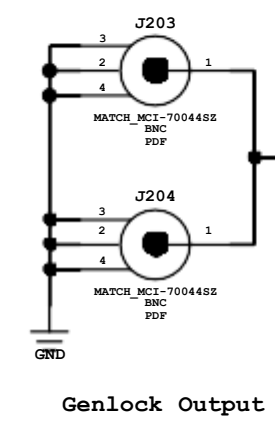

Linear Timecode

GENLOCK

LTC, GENLOCK, and XLR audio connector

Genlock Input

Genlock Output

XLR Power

Mounting Holes

8