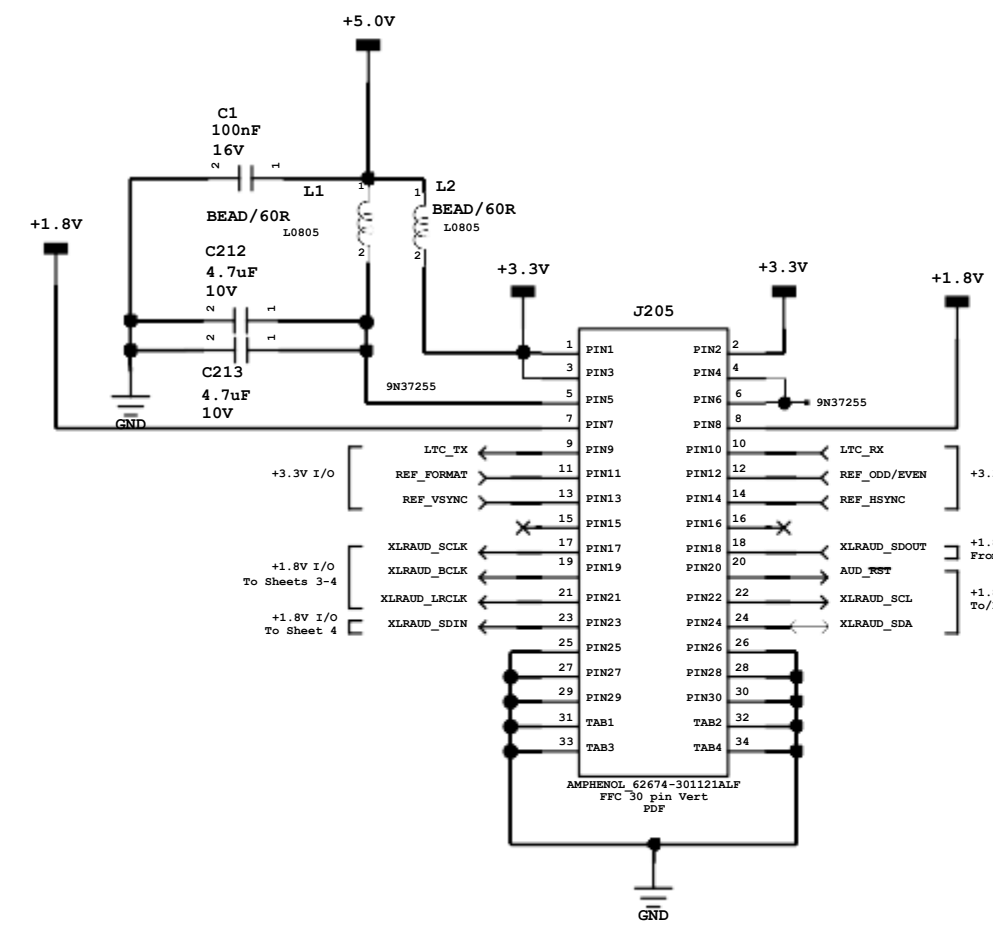

Linear Timecode

GENLOCK

LTC, GENLOCK, and XLR audio connector

Genlock Input

Genlock Output

XLR Power

Mounting Holes

8

7

6

5

4

3

2

1

D