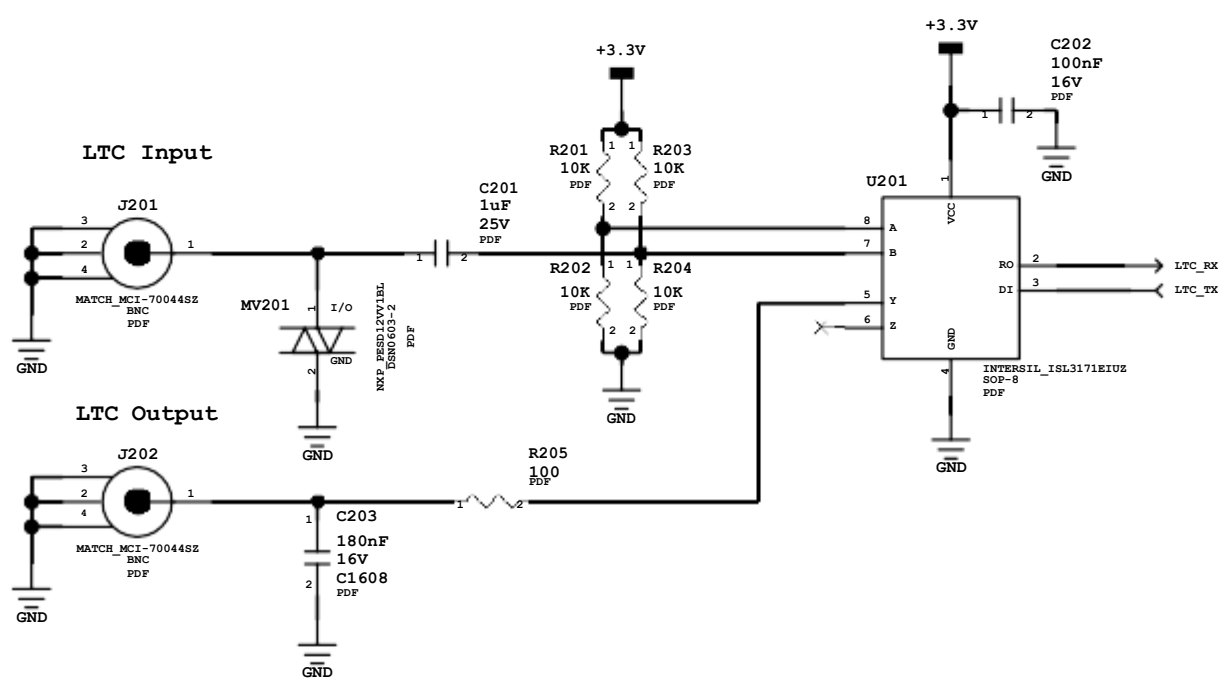

Linear Timecode

GENLOCK

LTC, GENLOCK, and XLR audio connector

Genlock Input

Genlock Output

XLR Power

Mounting Holes

8