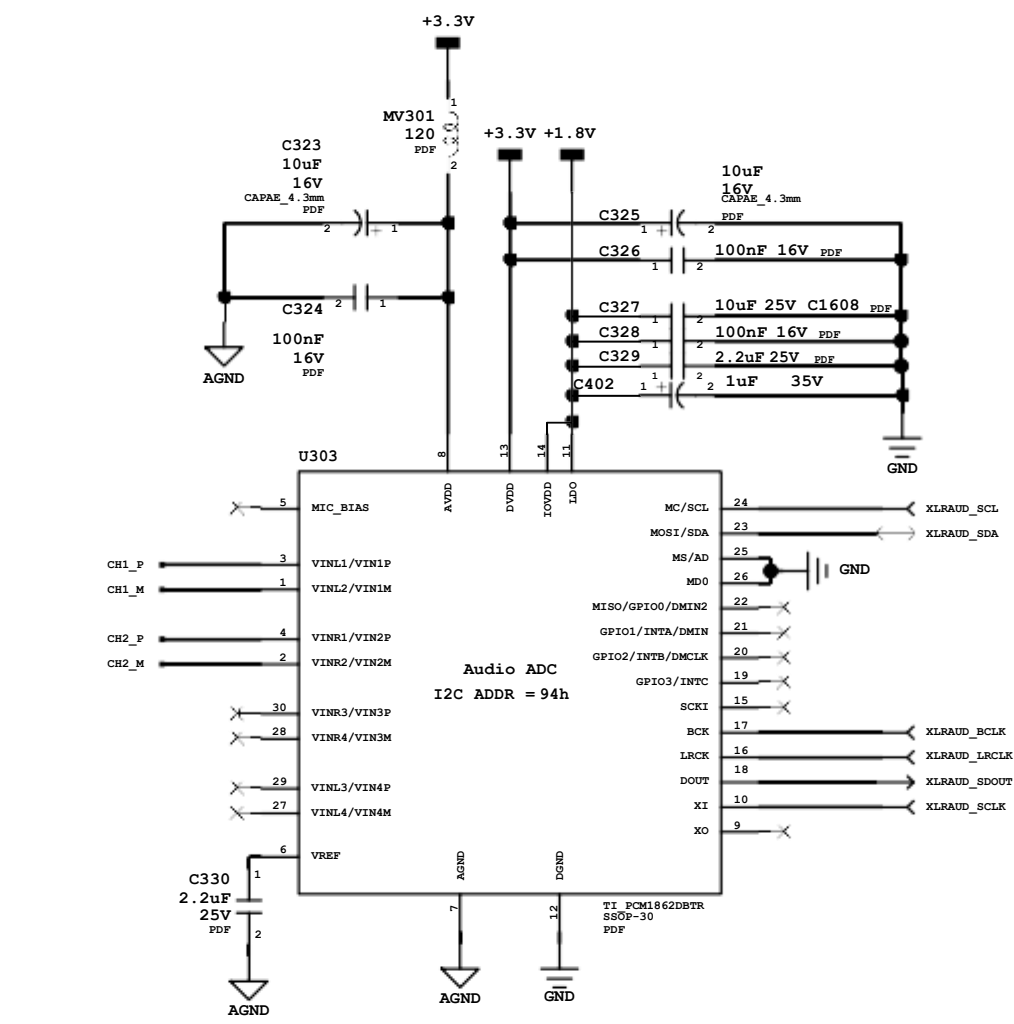

Audio ADC

REV		REV	
DESCRIPTION 1	D	501-10099-100	01
DESCRIPTION 2	1:2	3 of 5	20/01/2021:11:46