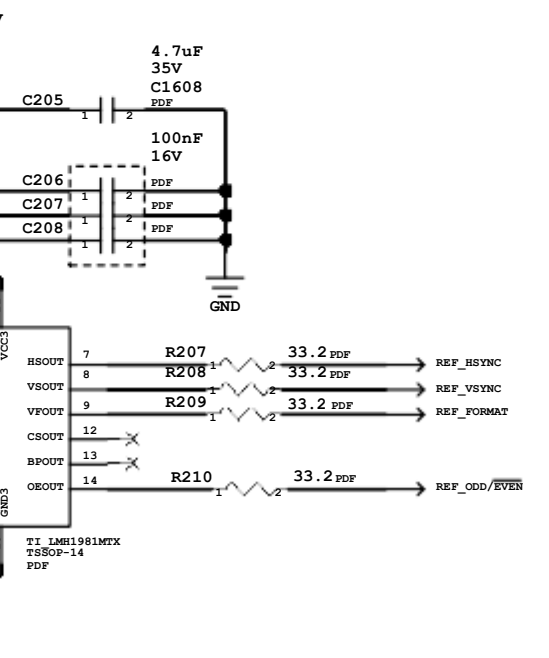

Linear Timecode

GENLOCK

LTC, GENLOCK, and XLR audio connector

Genlock Input

Genlock Output

XLR Power

Mounting Holes

8