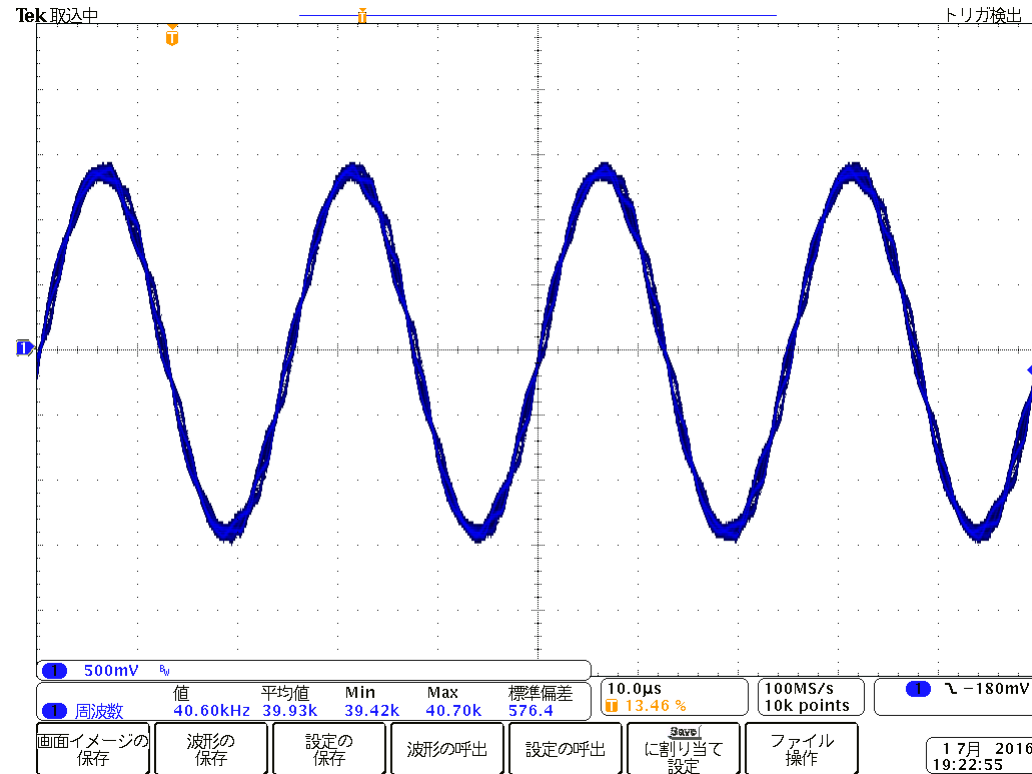

GUI setting	Input signal (sampling fs)
Dual	96khz

Audio signal : 1khz

GUI setting	Input signal (sampling fs)
Dual	96khz

Audio signal : 40khz

GUI setting	Input signal (sampling fs)
Dual	96khz

Audio signal : 40khz (Close Up)