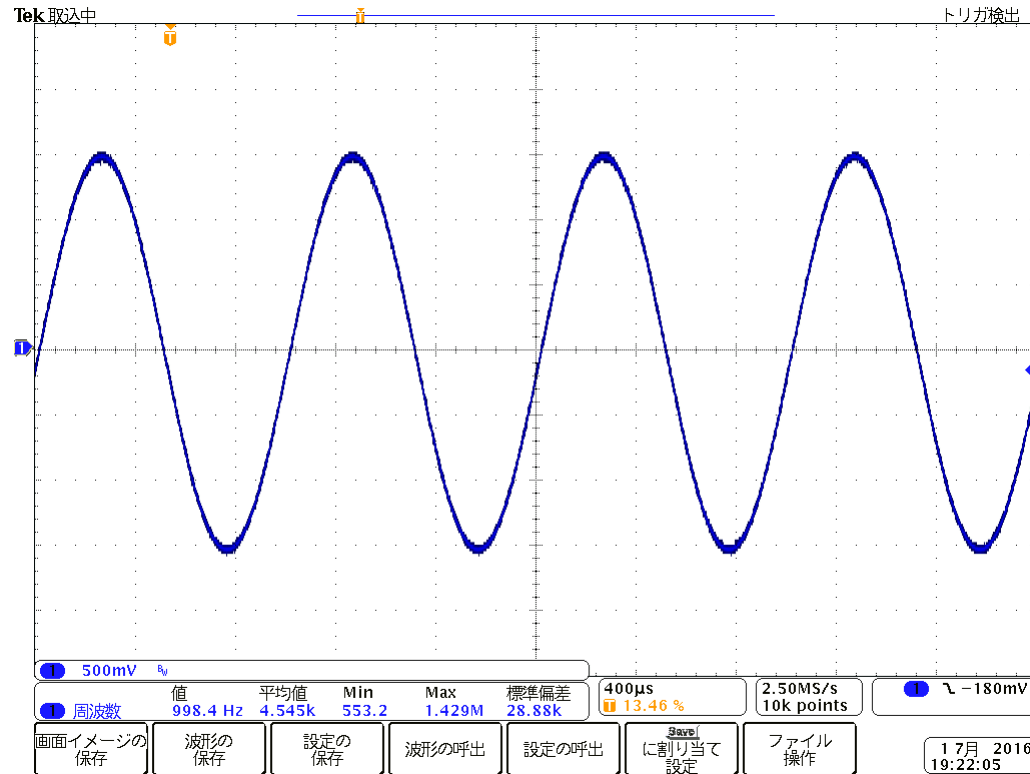

GUI setting	Input signal (sampling fs)
Dual	96khz

Audio signal : 1khz

GUI setting	Input signal (sampling fs)
Dual	96khz

Audio signal : 40khz

GUI setting	Input signal (sampling fs)
Dual	96khz

Audio signal : 40khz (Close Up)