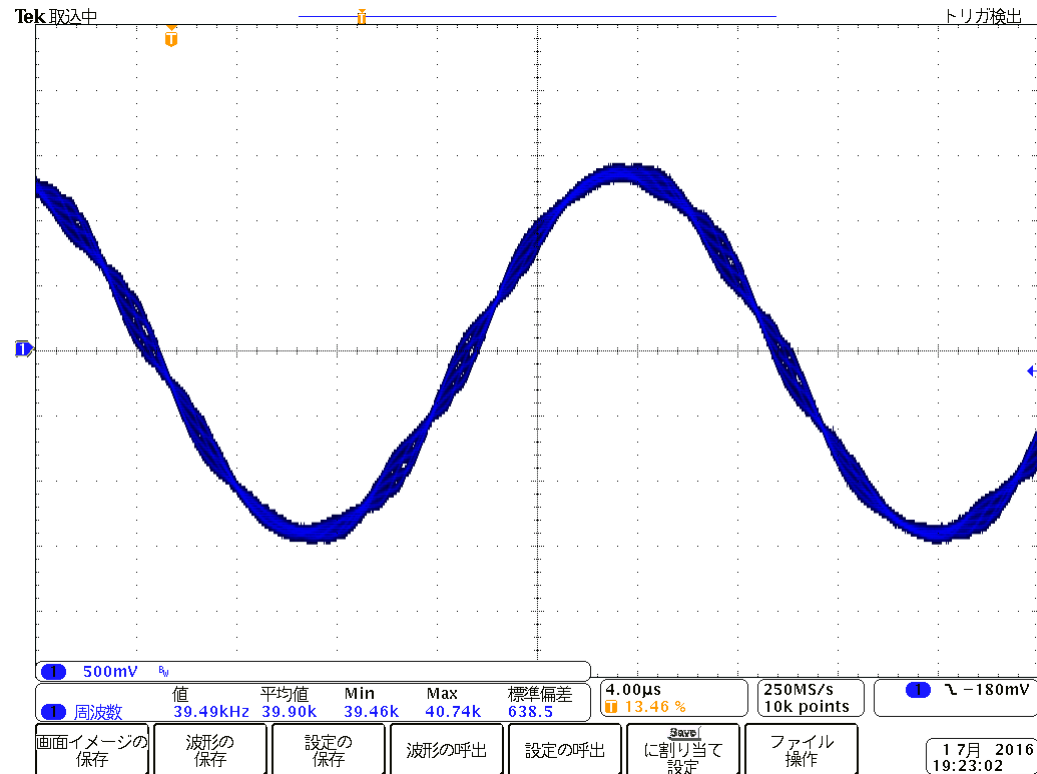

GUI setting	Input signal (sampling fs)
Dual	96khz

Audio signal : 1khz

GUI setting	Input signal (sampling fs)
Dual	96khz

Audio signal : 40khz

GUI setting	Input signal (sampling fs)
Dual	96khz

Audio signal : 40khz (Close Up)