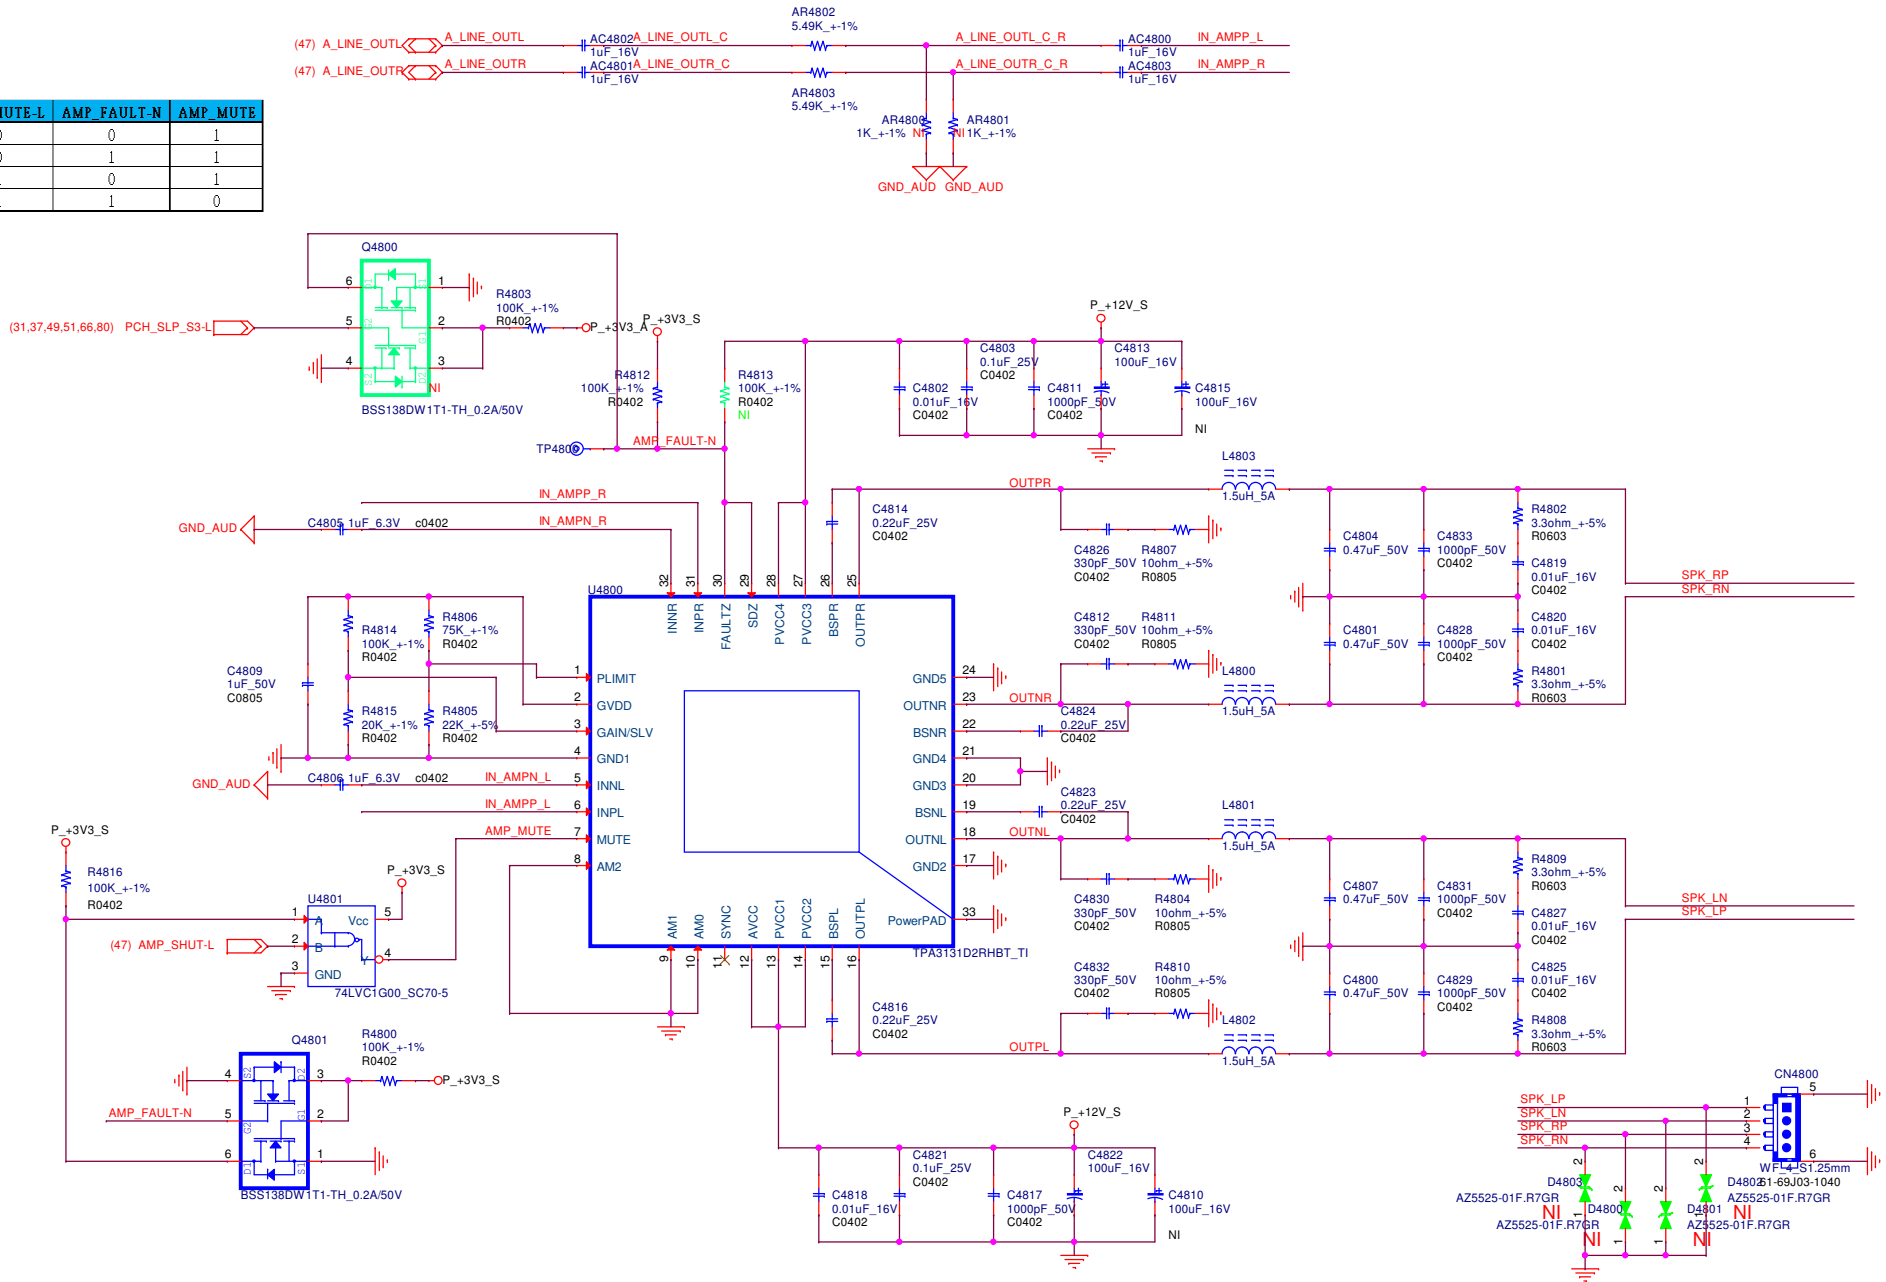

AMP_MUTE-L	AMP_FAULT-N	AMP_MUTE
0	0	1
0	1	1
1	0	1
1	1	0

AMP_MUTE-L: Mute signal from EC or ALC886.
 AMP_FAULT-N: Mute signal from speaker amp TPA3131D2

ADLINK TECHNOLOGY INC.
 No. 66, Huaya 1st Rd, Guishan Dist.,
 Taoyuan City 333411, Taiwan
 Tel : +886-3-216-5088
 FAX: +886-3-382-5706
 http://www.adlinktech.com

Title **AMP+SPK CONN**

Size **Document Number**

A3 **MLC-S ADL MB** **Rev** **A1**

Date: Monday, September 18, 2023 **Sheet** 48 **of** 85