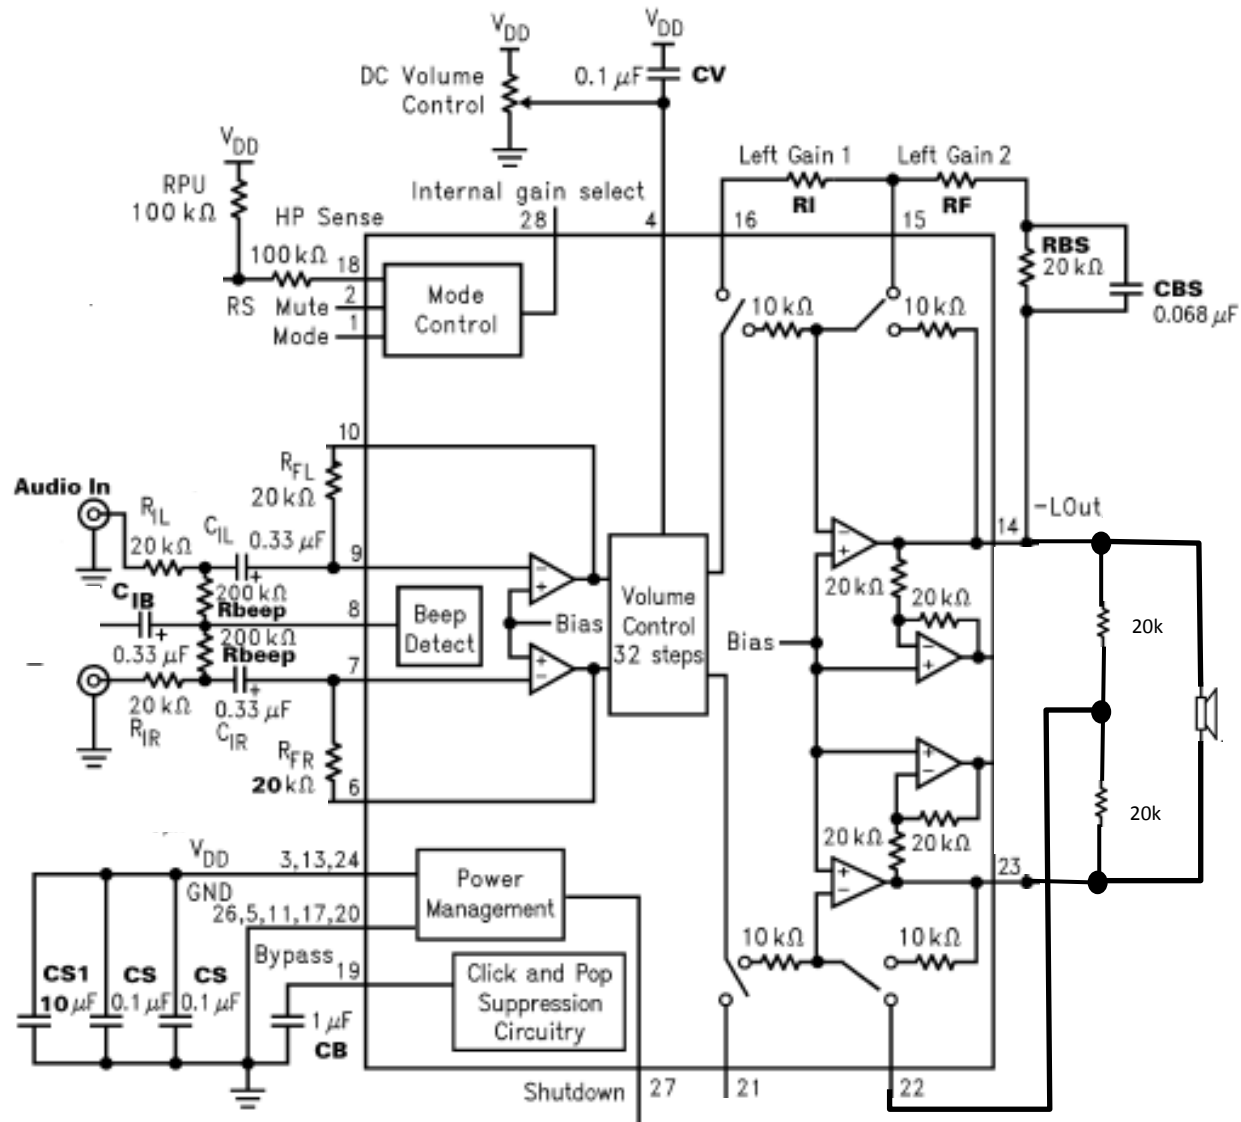

LM4838 Mono Configuration

Truth Table for Logic Inputs (Note 17)

Gain Sel	Mode	Headphone Sense	Mute	Shutdown	Output Stage Set To	DC Volume	Output Stage Configuration
0	0	0	0	0	Internal Gain	Fixed	BTL
0	0	1	0	0	Internal Gain	Fixed	SE
0	1	0	0	0	Internal Gain	Adjustable	BTL
0	1	1	0	0	Internal Gain	Adjustable	SE
1	0	0	0	0	External Gain	Fixed	BTL
1	0	1	0	0	External Gain	Fixed	SE
1	1	0	0	0	External Gain	Adjustable	BTL
1	1	1	0	0	External Gain	Adjustable	SE
X	X	X	1	0	Muted	X	Muted
X	X	X	X	1	Shutdown	X	X