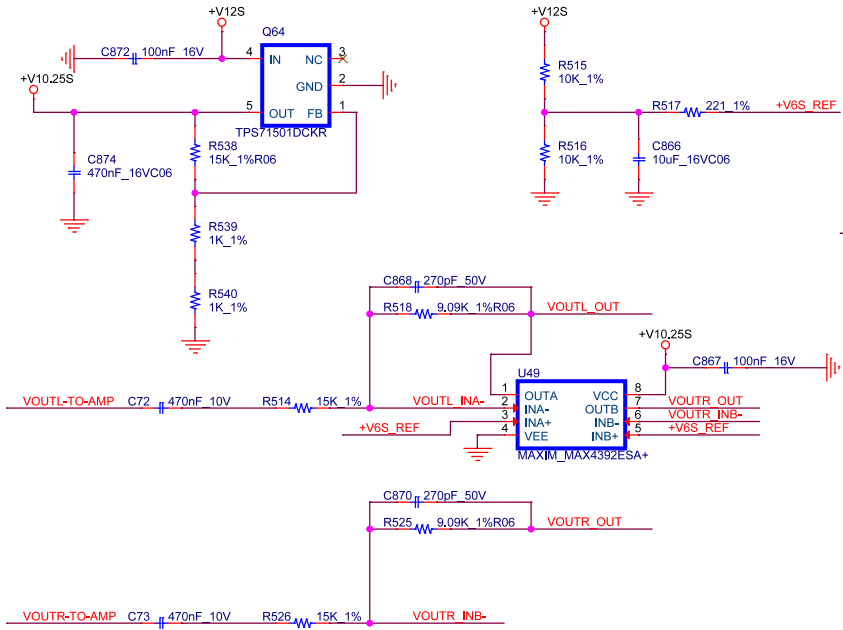

USB to line-out-left and line-out-right

to USER IO audio
to Amplifier

line-out-left to speaker

Speaker
Molex : 53261-0471

line-out-right to speaker