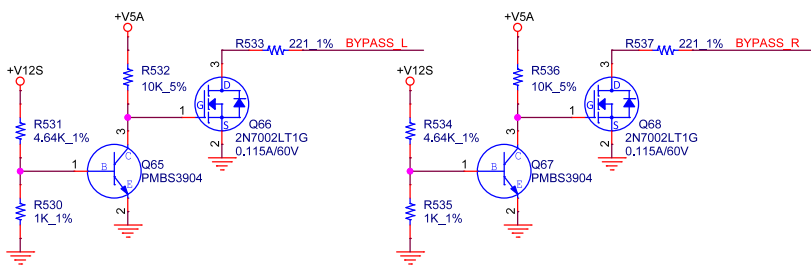

USB to line-out-left and line-out-right

to USER IO audio
to Amplifier

line-out-left to speaker

Speaker
Molex : 53261-0471

line-out-right to speaker