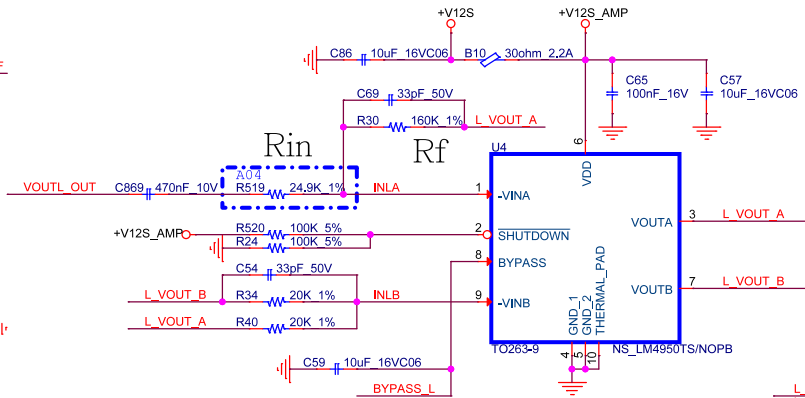

USB to line-out-left and line-out-right

to USER IO audio
to Amplifier

line-out-left to speaker

Speaker
Molex : 53261-0471

line-out-right to speaker