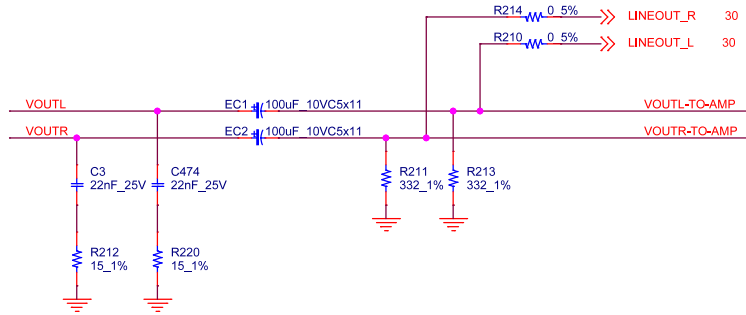

USB to line-out-left and line-out-right

to USER IO audio
to Amplifier

line-out-left to speaker

Speaker
Molex : 53261-0471

line-out-right to speaker