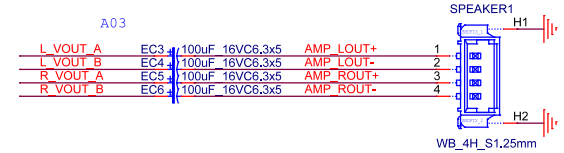

USB to line-out-left and line-out-right

to USER IO audio
to Amplifier

line-out-left to speaker

Speaker
Molex : 53261-0471

line-out-right to speaker