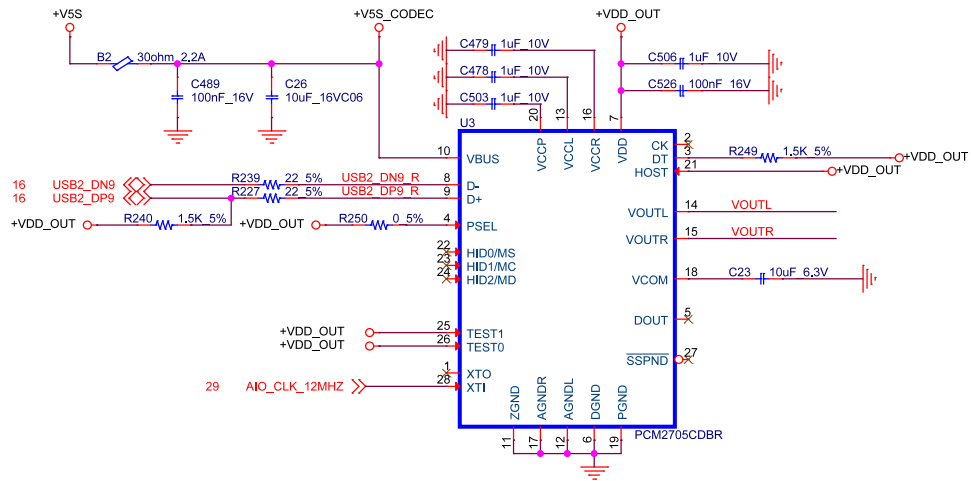

USB to line-out-left and line-out-right

to USER IO audio
to Amplifier

line-out-left to speaker

Speaker
Molex : 53261-0471

line-out-right to speaker