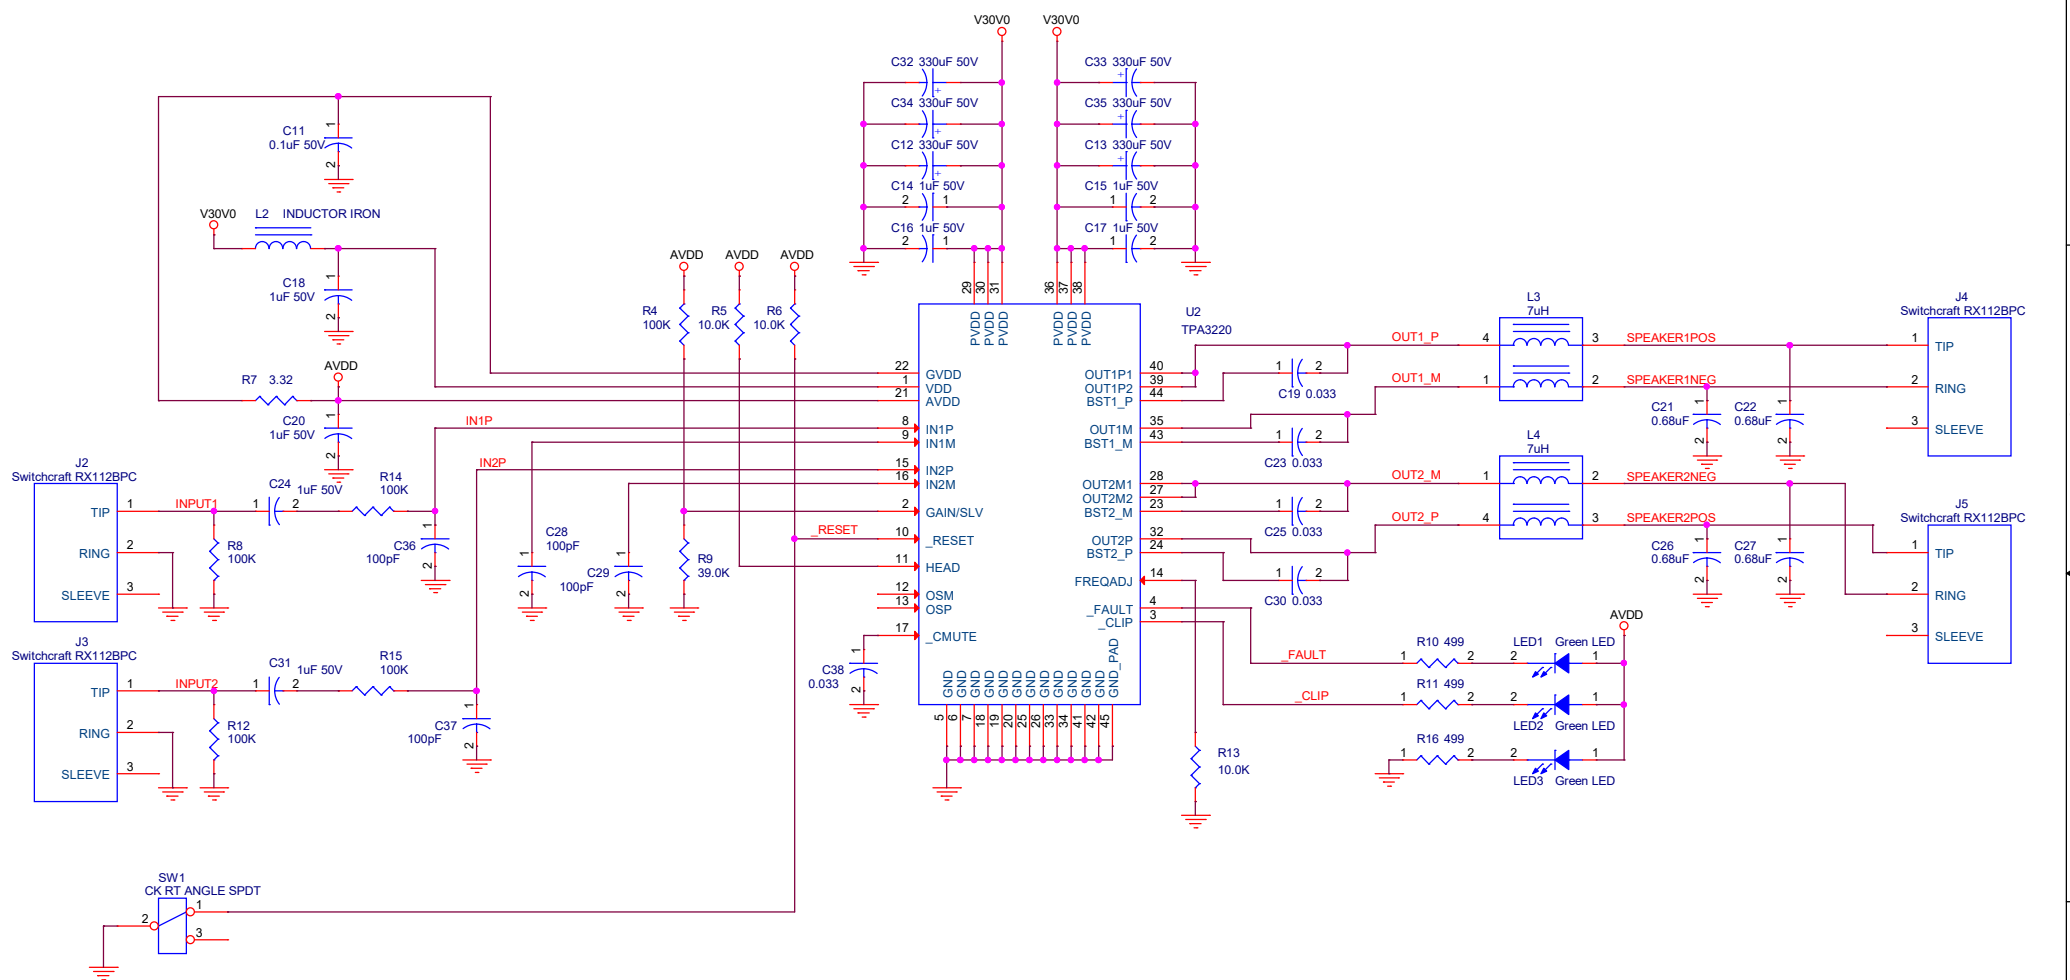

# TPA3220 Pedalboard Power Amp

**NEUROFIELD INC.**  
 NeuroField  
 PO Box 506  
 Bishop, CA  
 93515-0506  
 Brad W. Wiitala (brad@neurofield.com)

Title: **Power Amp Section**

Size: Document Number: **Pedalboard Power Amp** Rev: **A**

Date: Saturday, June 13, 2020 Sheet 7 of 7