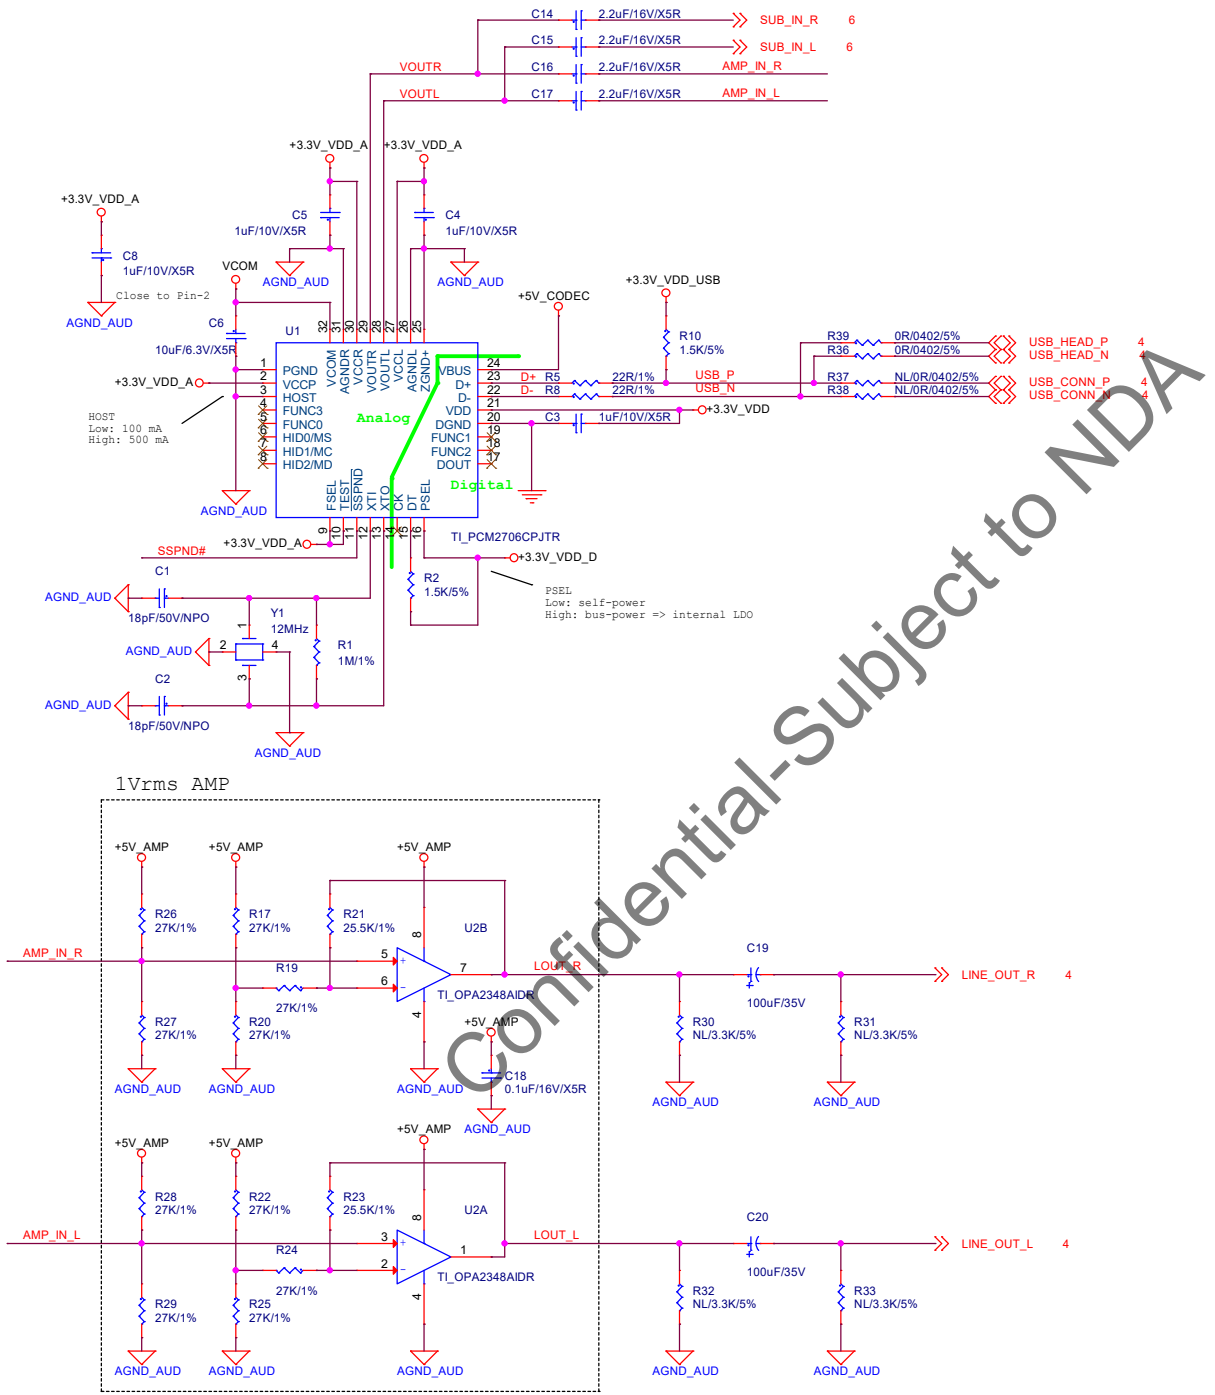

USB type-A male  
cable/connector co-design

● Lime: LINE OUT

● Black: SUBWOOFER

Confidential-Subject to NDA

Confidential-Subject to NDA