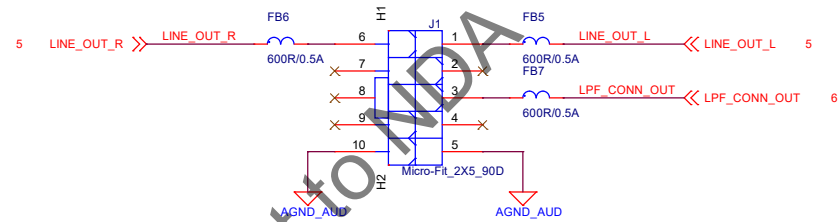

USB type-A male  
cable/connector co-design

● Lime: LINE OUT

● Black: SUBWOOFER

Confidential-Subject to NDA

Confidential-Subject to NDA