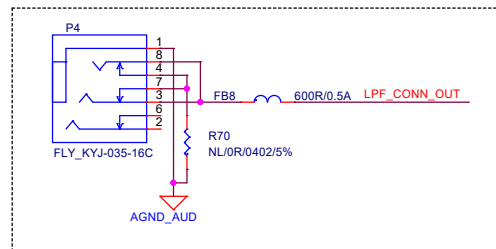

USB type-A male  
cable/connector co-design

● Lime: LINE OUT

● Black: SUBWOOFER

Confidential-Subject to NDA

Confidential-Subject to NDA