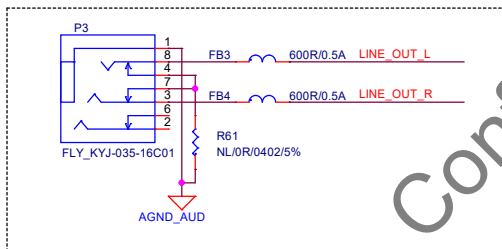

USB type-A male  
cable/connector co-design

● Lime: LINE OUT

● Black: SUBWOOFER

Confidential-Subject to NDA

Confidential-Subject to NDA