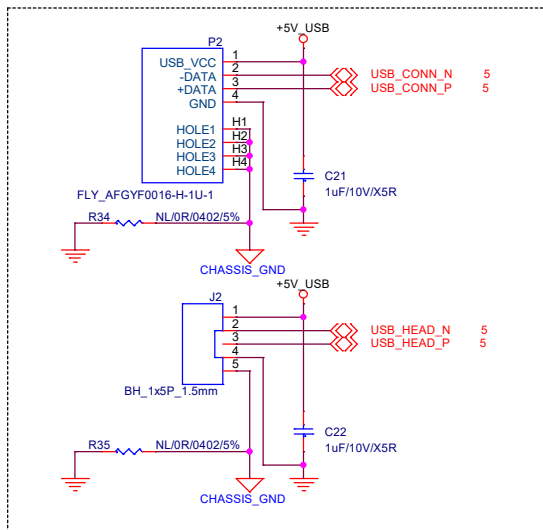

USB type-A male  
cable/connector co-design

● Lime: LINE OUT

● Black: SUBWOOFER

Confidential-Subject to NDA

Confidential-Subject to NDA