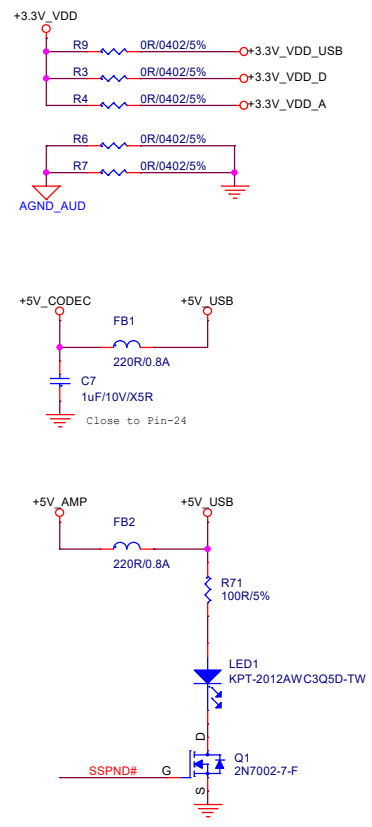

USB type-A male  
cable/connector co-design

● Lime: LINE OUT

● Black: SUBWOOFER

Confidential-Subject to NDA

Confidential-Subject to NDA