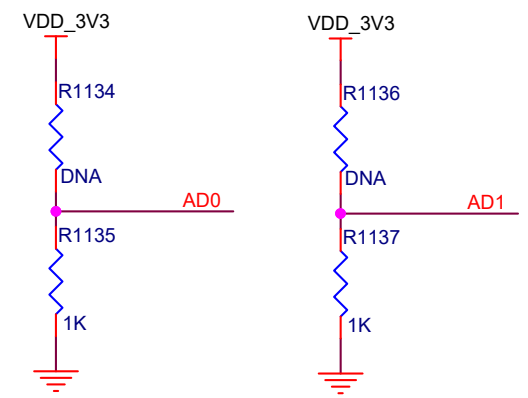

# 4-WIRE RESISTIVE TOUCH CONTROLLER

\* address bits for touch controller

# RESET SWITCH

Title		
<Title>		
Size	Document Number	Rev
A	<Doc>	<RevCode>
Date:	Thursday, January 08, 2026	Sheet 1 of 1