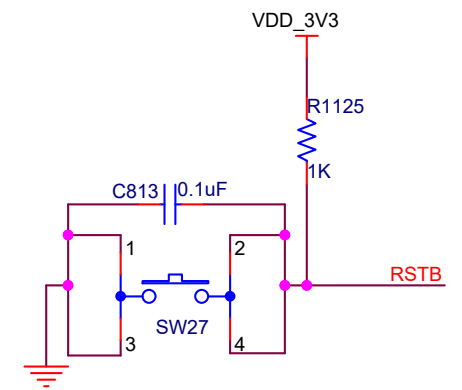

# 4-WIRE RESISTIVE TOUCH CONTROLLER

\* address bits for touch controller

# RESET SWITCH

Title		
<Title>		
Size	Document Number	Rev
A	<Doc>	<RevCode>
Date:	Thursday, January 08, 2026	Sheet 1 of 1