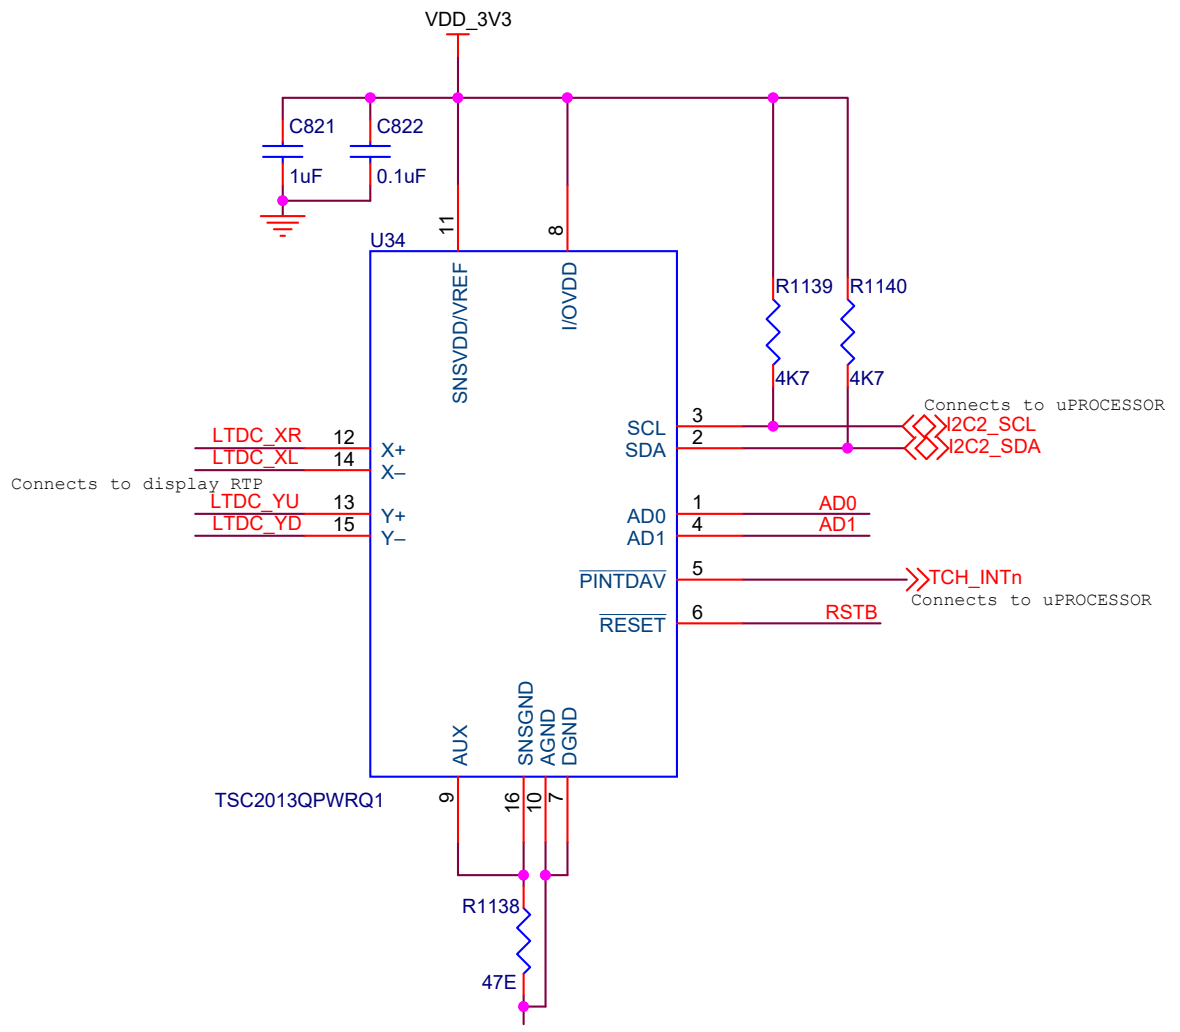

# 4-WIRE RESISTIVE TOUCH CONTROLLER

\* address bits for touch controller

# RESET SWITCH

Title		
<Title>		
Size	Document Number	Rev
A	<Doc>	<RevCode>
Date:	Thursday, January 08, 2026	Sheet 1 of 1