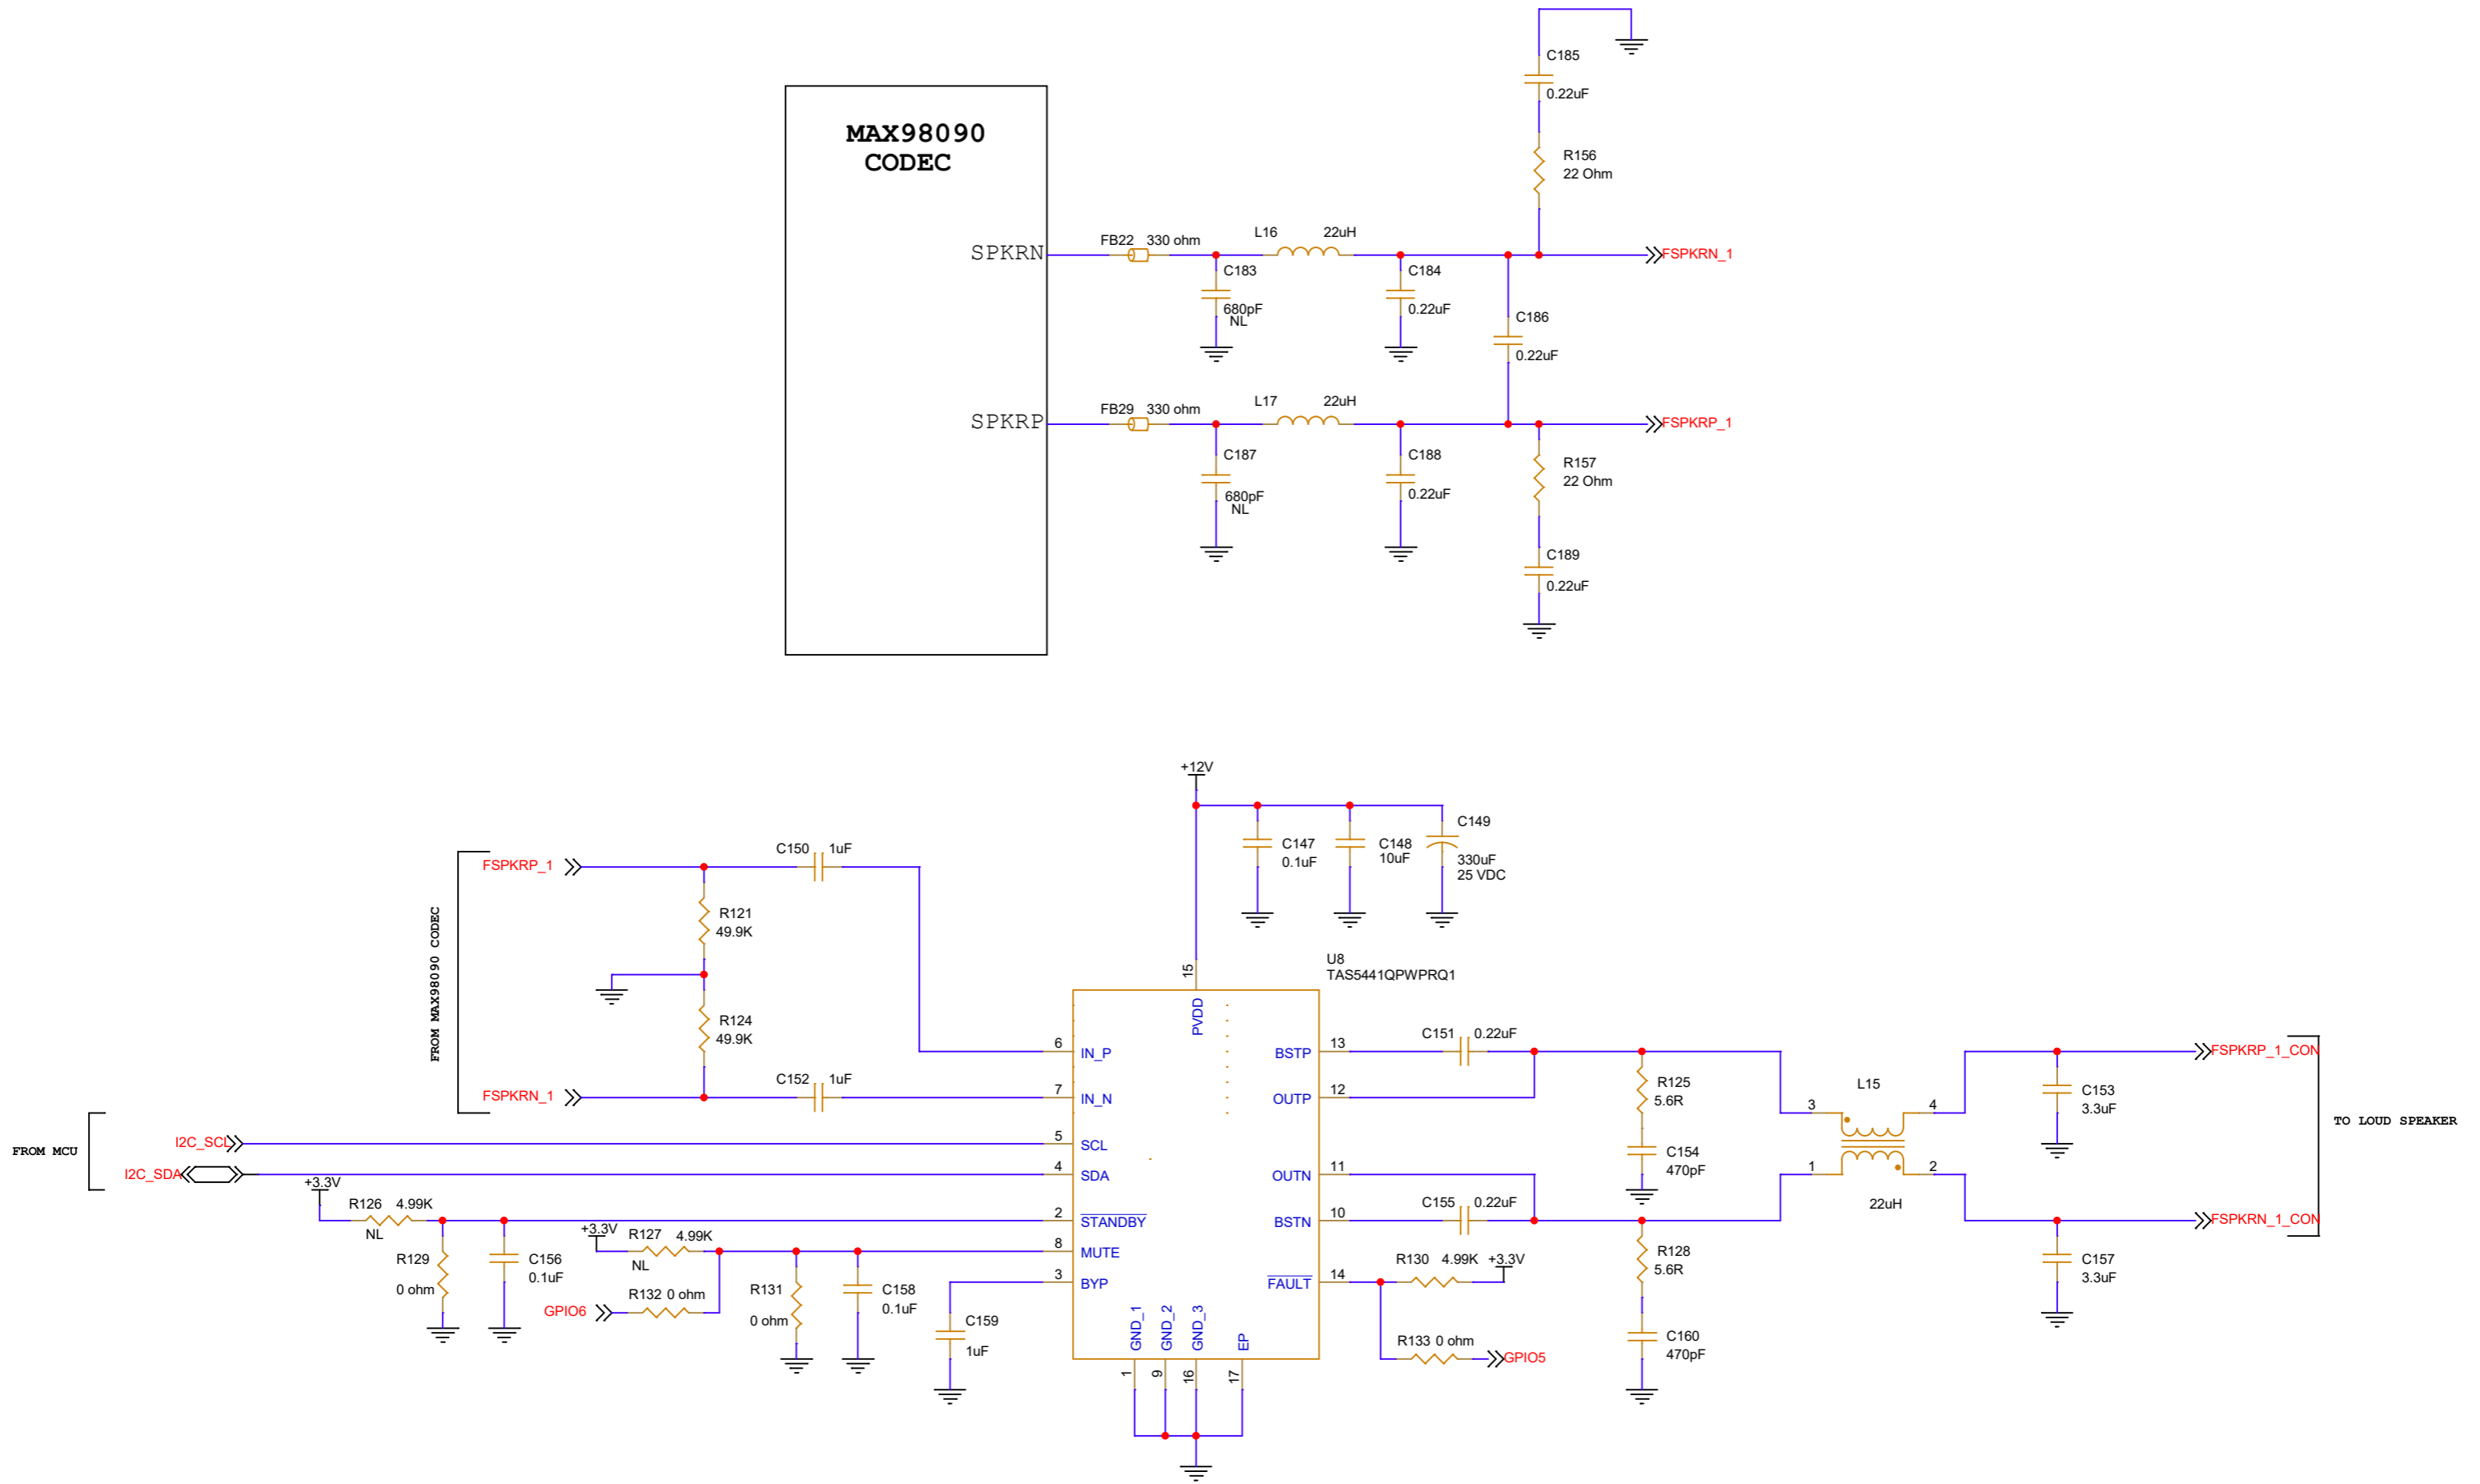

LOUD SPEAKER AMPLIFIER - 22W

HEADPHONE RIGHT CHANNEL AMPLIFIER - 22W

HEADPHONE LEFT CHANNEL AMPLIFIER - 22W