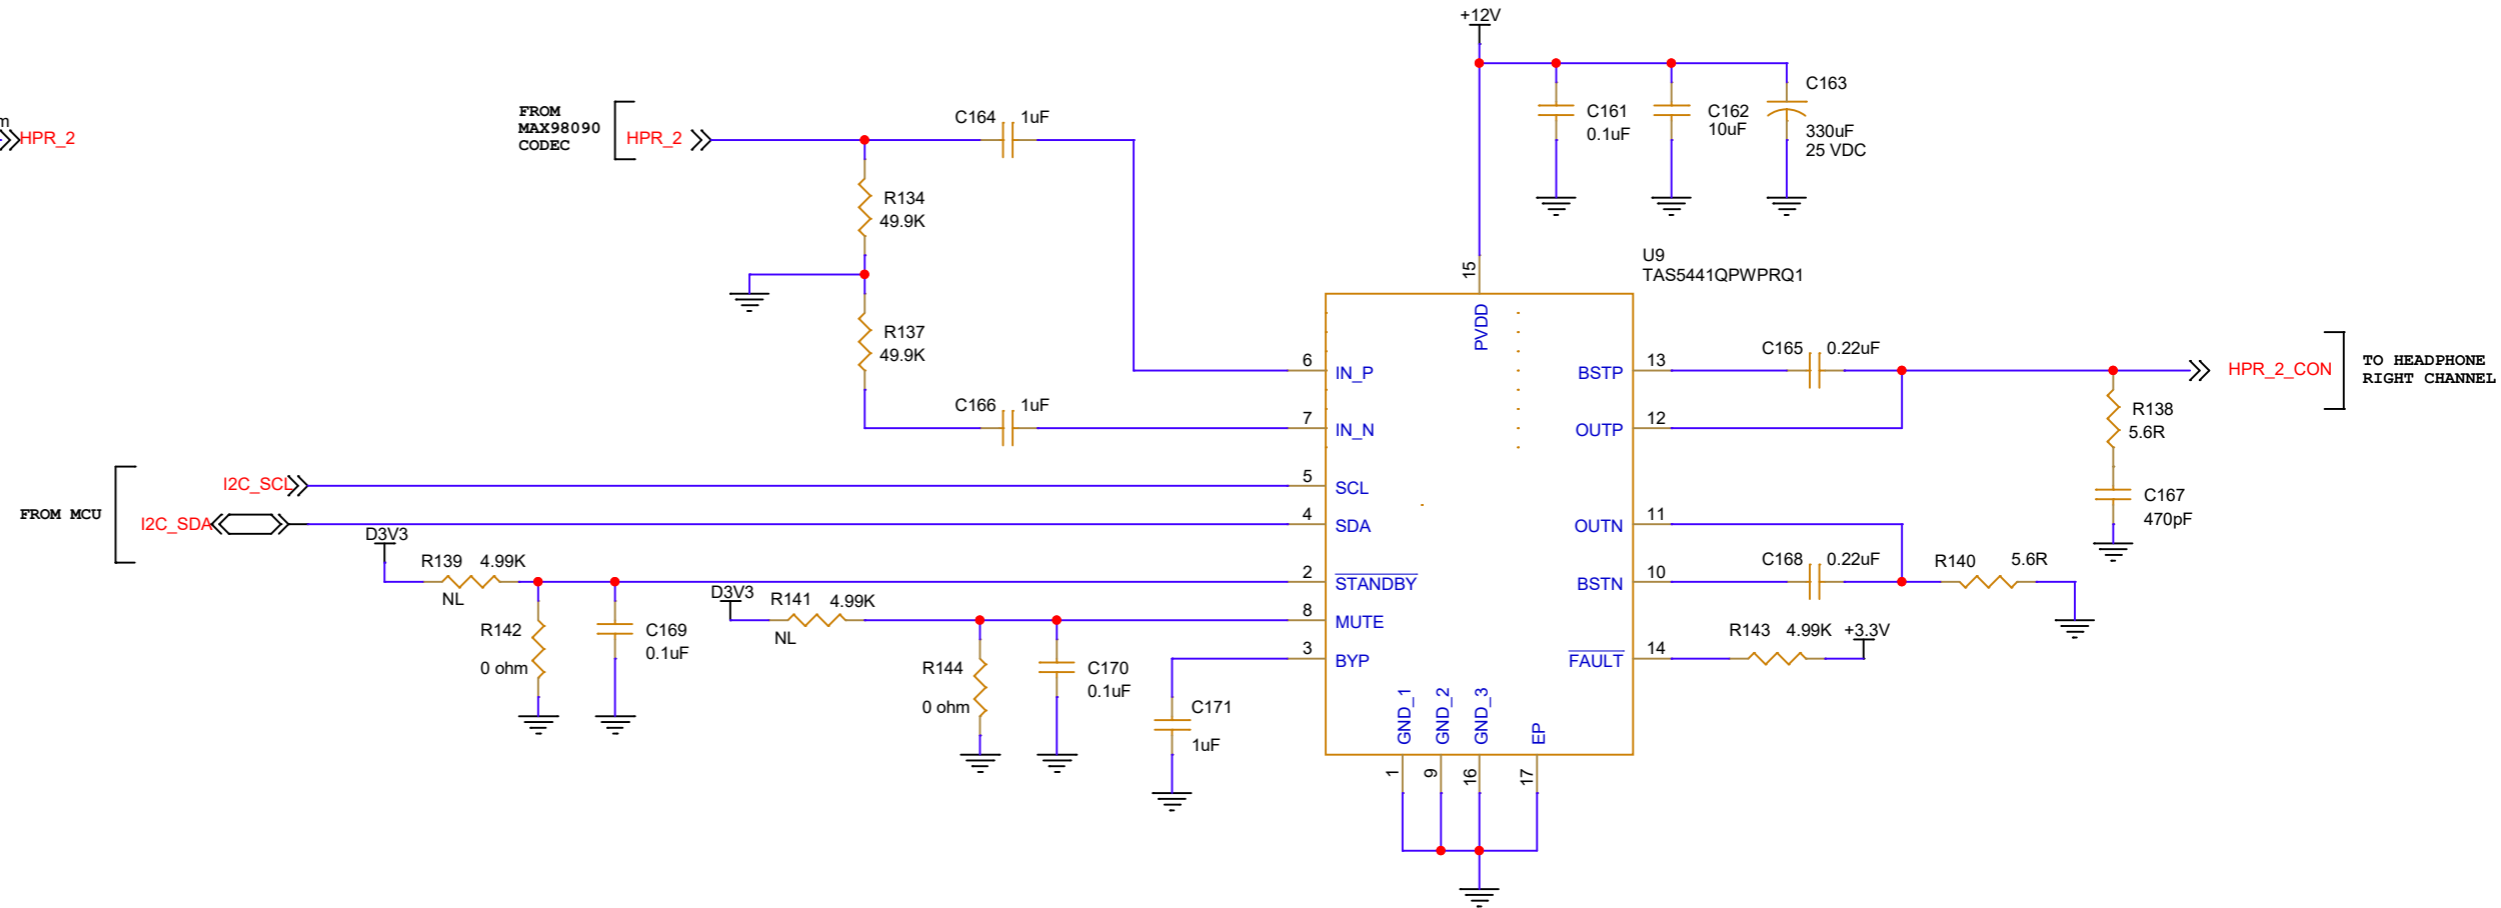

LOUD SPEAKER AMPLIFIER - 22W

HEADPHONE RIGHT CHANNEL AMPLIFIER - 22W

HEADPHONE LEFT CHANNEL AMPLIFIER - 22W