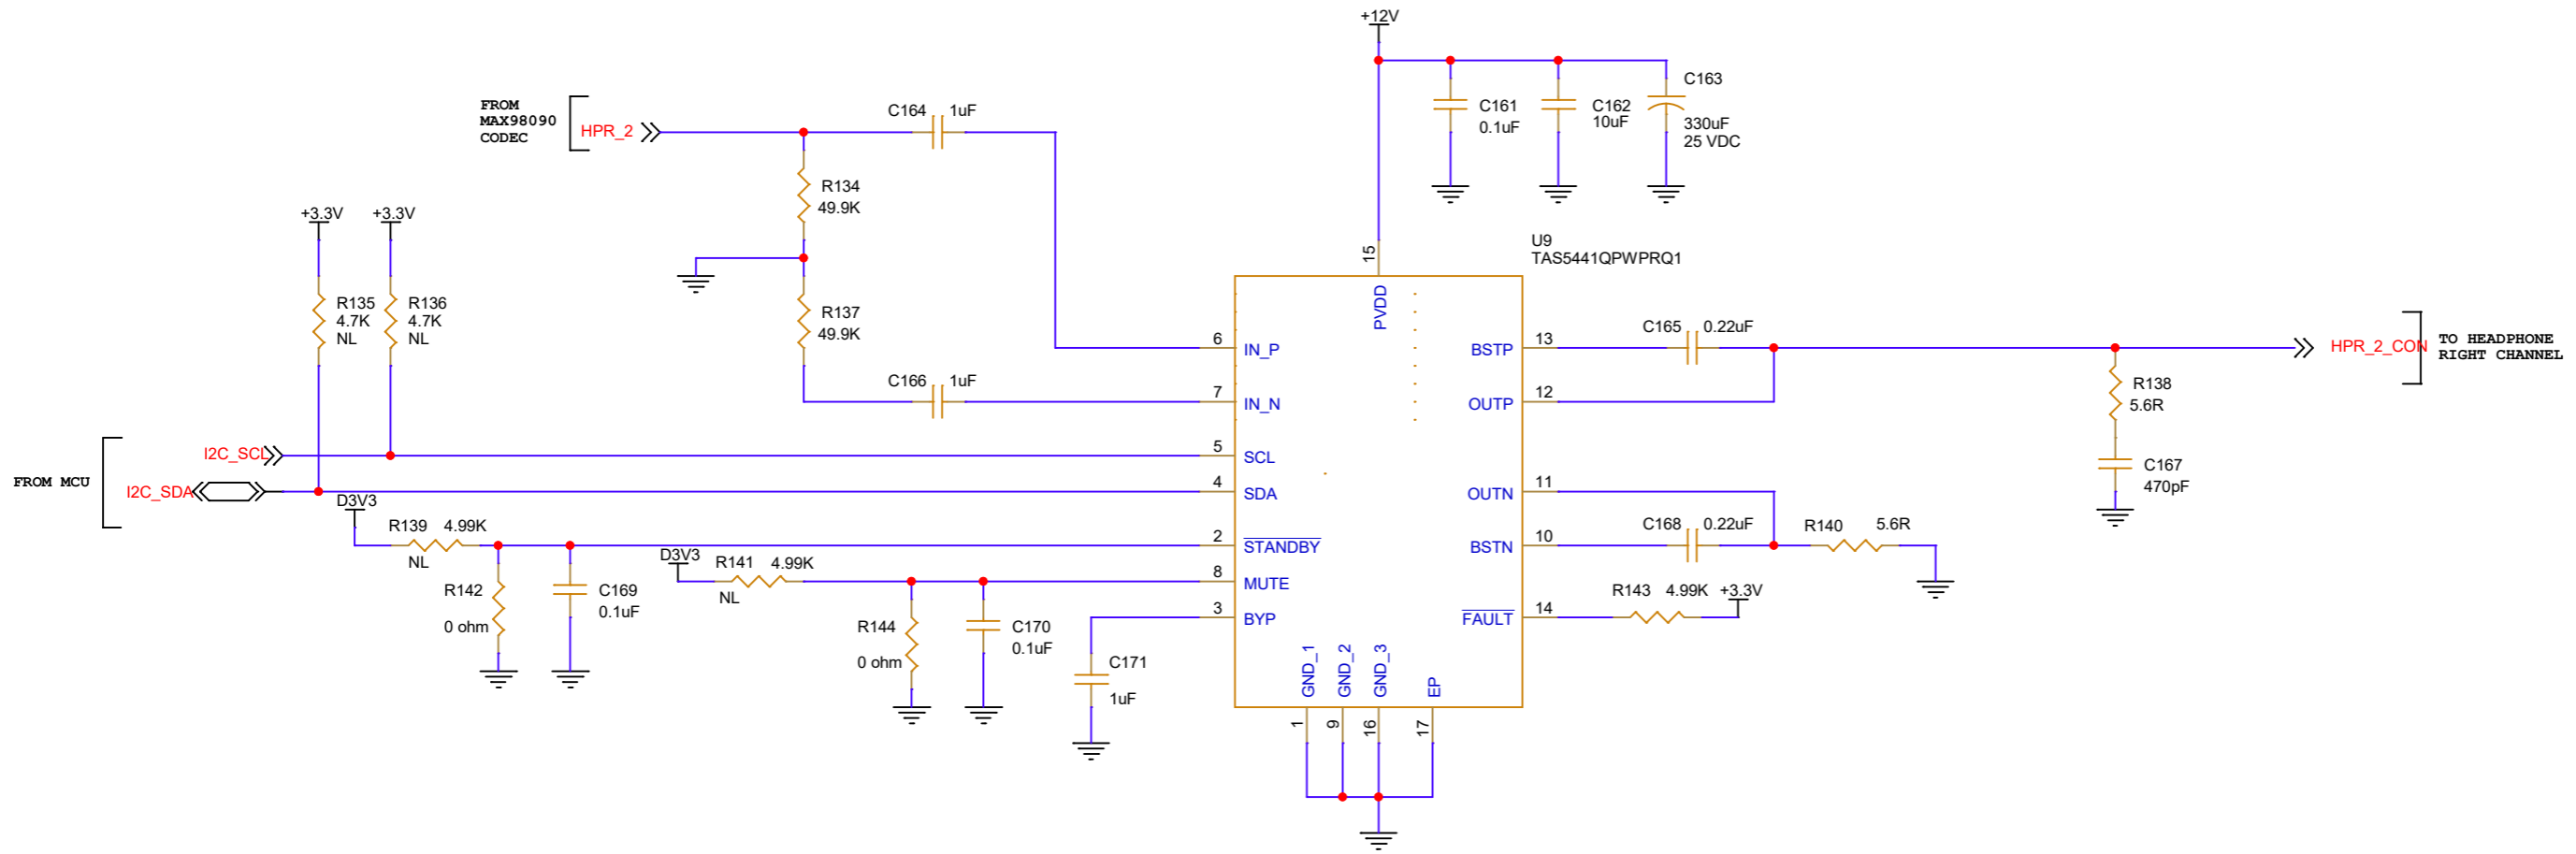

# LOUD SPEAKER AMPLIFIER - 22W

# HEADPHONE RIGHT CHANNEL AMPLIFIER - 22W

# HEADPHONE LEFT CHANNEL AMPLIFIER - 22W