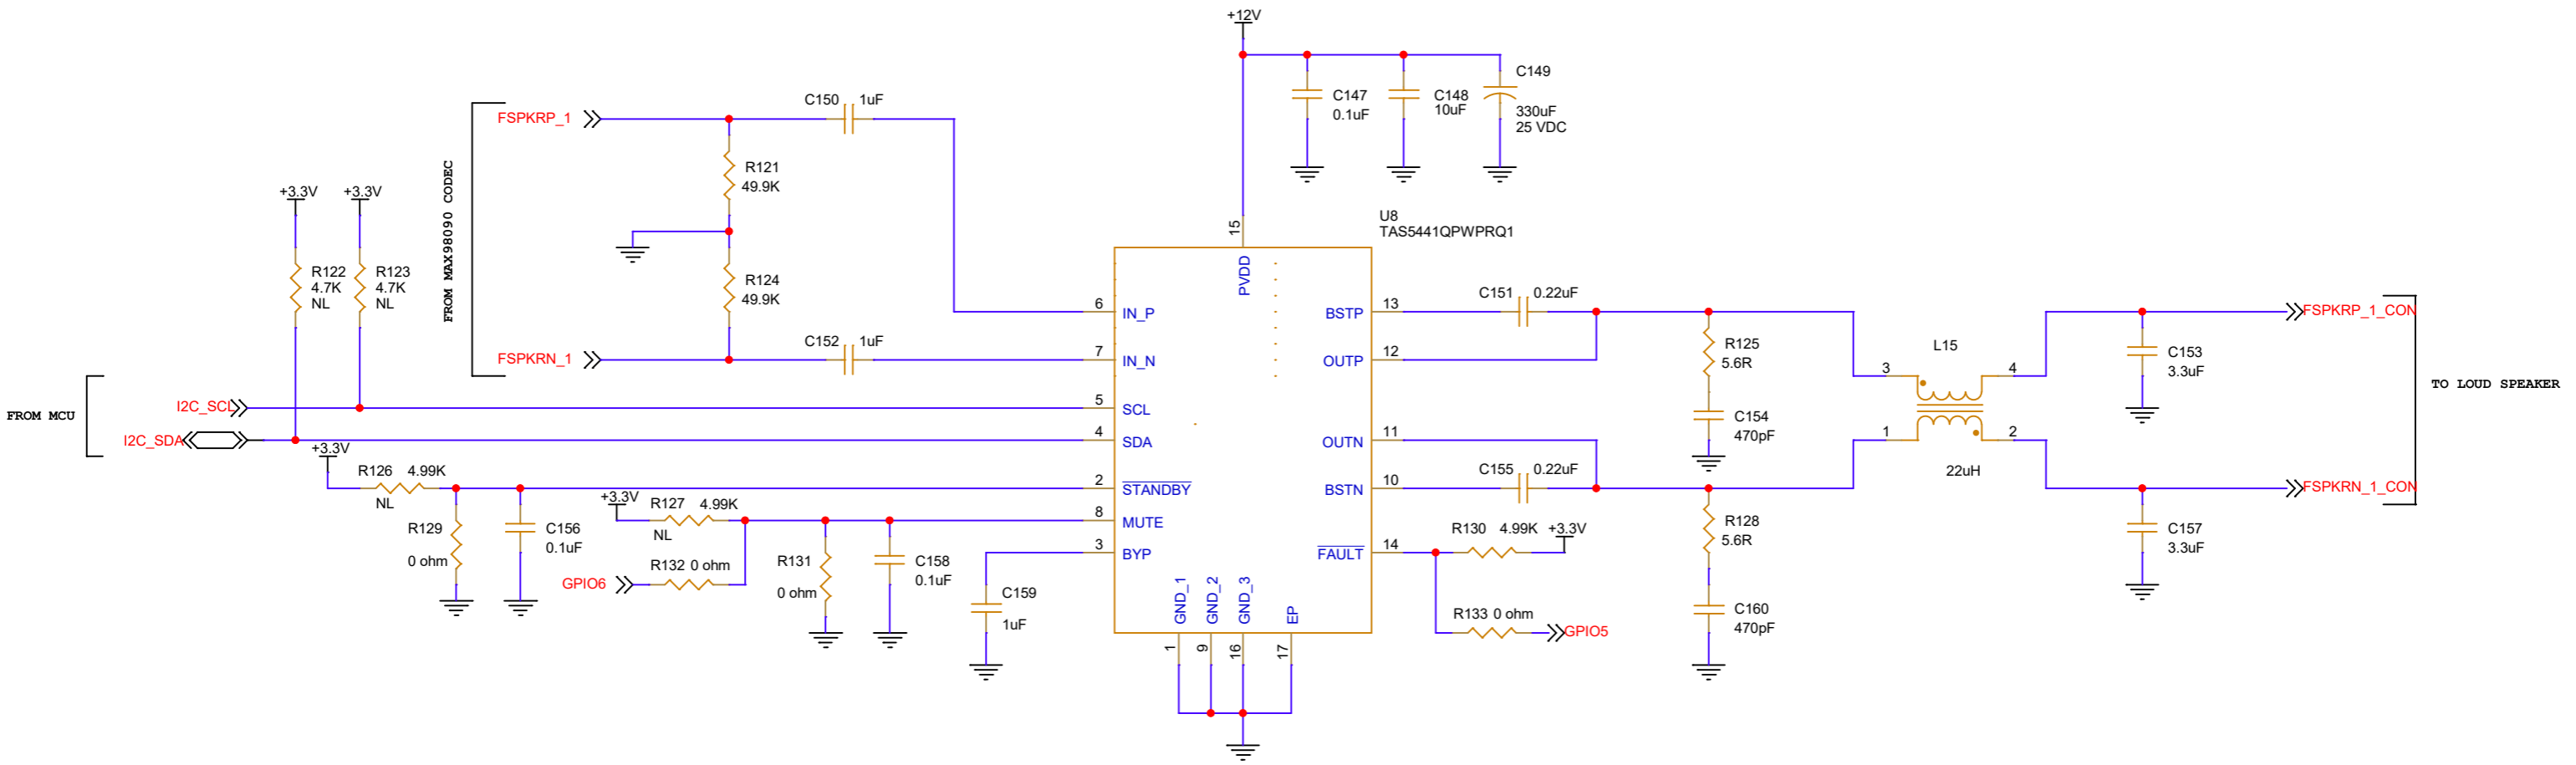

# LOUD SPEAKER AMPLIFIER - 22W

# HEADPHONE RIGHT CHANNEL AMPLIFIER - 22W

# HEADPHONE LEFT CHANNEL AMPLIFIER - 22W