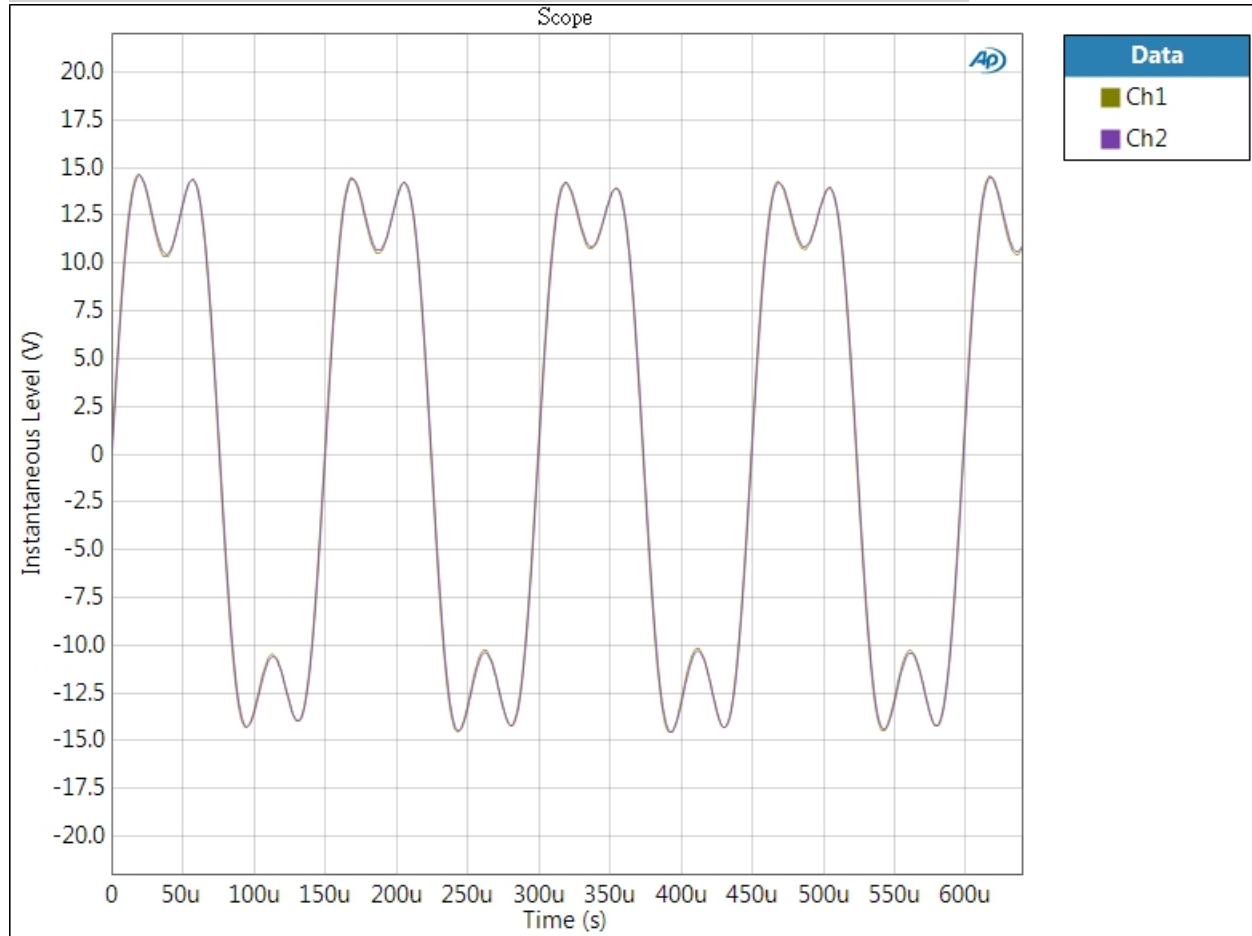

# Scope

Signal Path1 : Scope

Scope

## Scope Parameters

Interpolated: On  
Residual Display: Off  
Show Cycles: 3