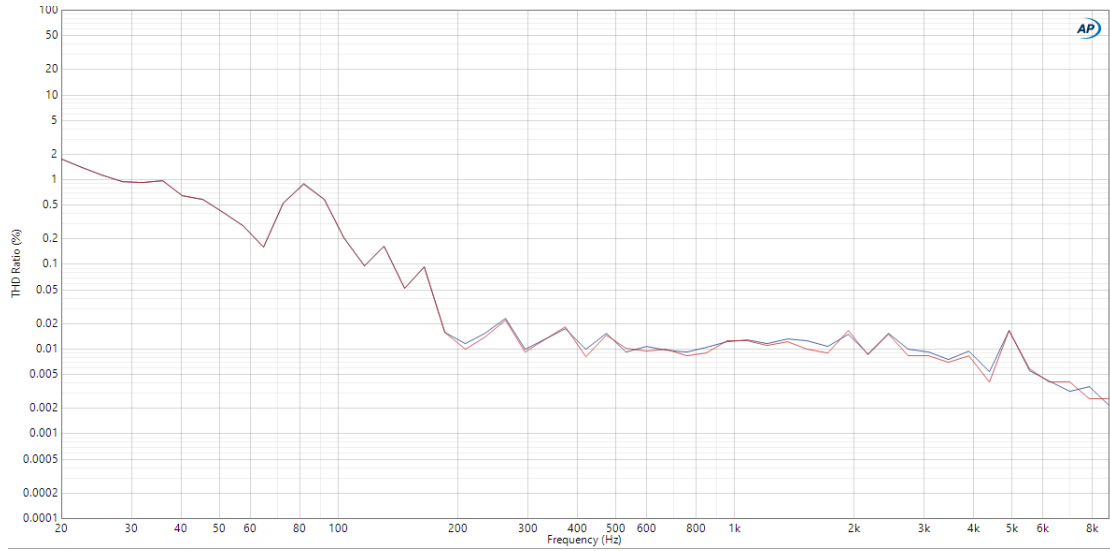

AUDIO CODEC

LINE DRIVER

THD Ratio (%)

THD+N