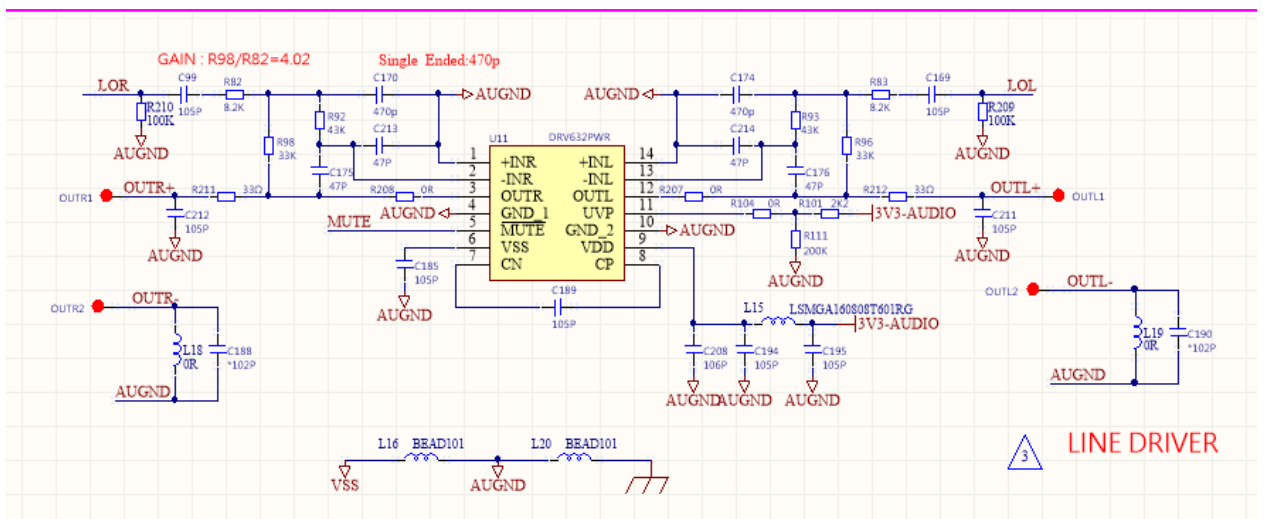

AUDIO CODEC

LINE DRIVER

THD Ratio (%)

THD+N