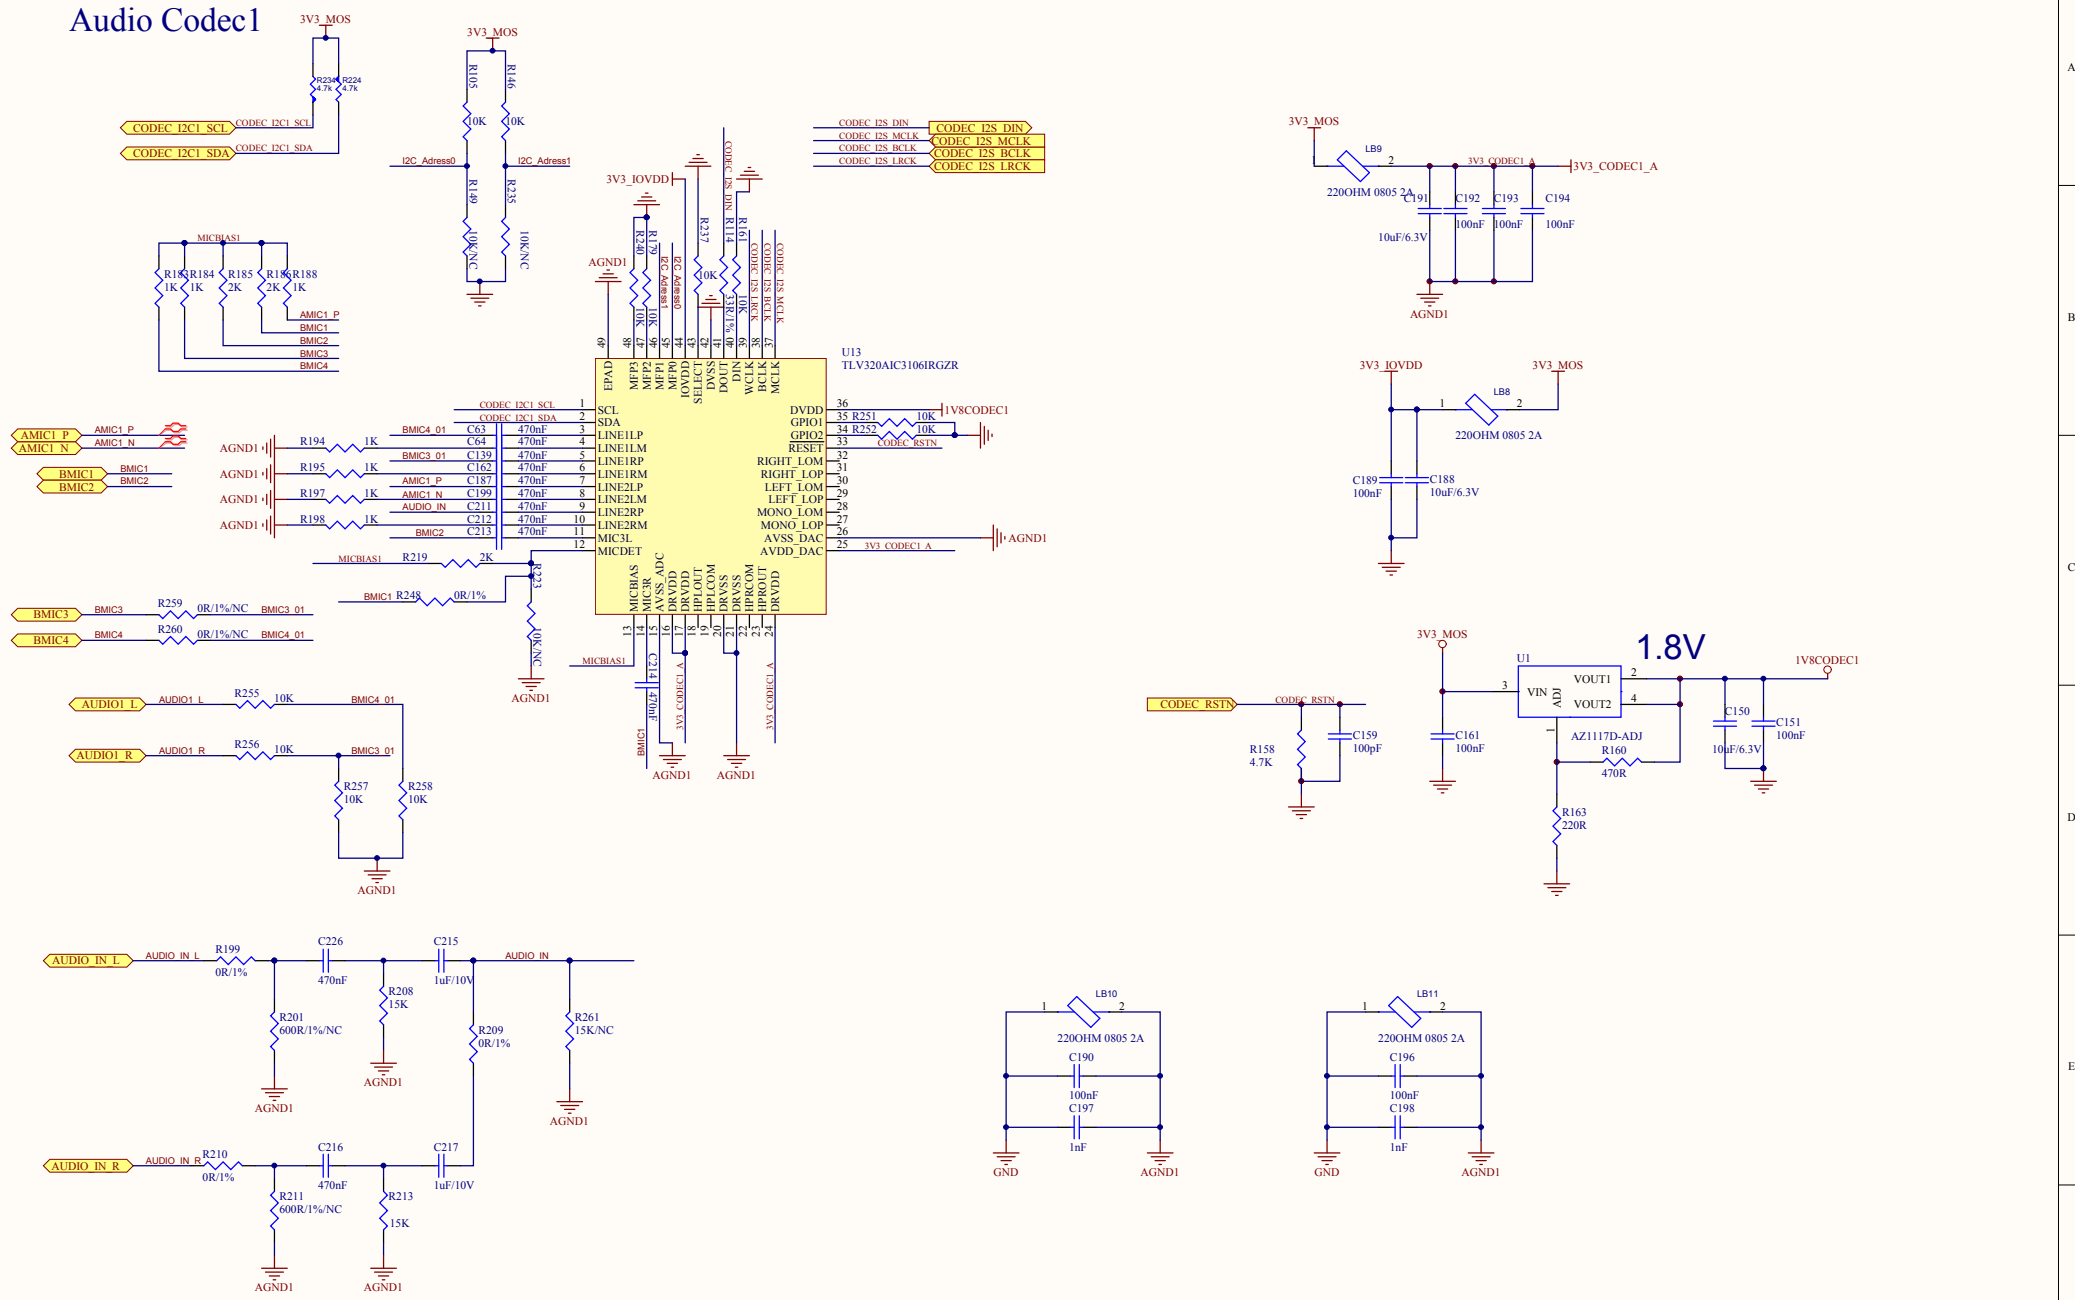

Audio Codec

Camera Power Interface

Camera USB Interface

Camera UART Interface

FAN Interface

MIC IN

LINE IN

LINE OUT

远场拾音

POWER LED