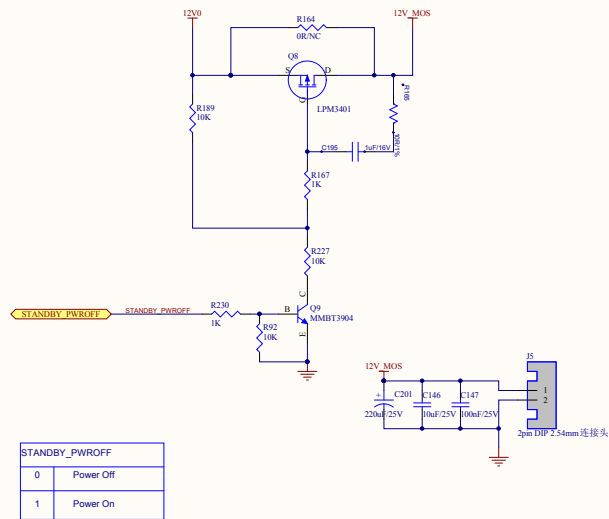

Audio Codec

Camera Power Interface

Camera USB Interface

Camera UART Interface

FAN Interface

MIC IN

LINE IN

LINE OUT

远场拾音

POWER LED