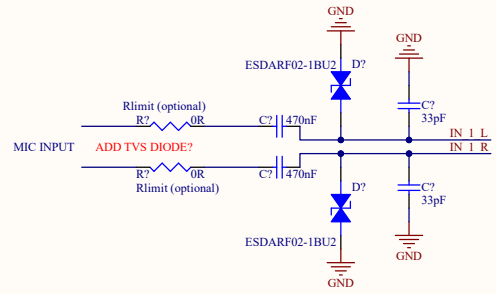

Audio Codecs

INPUT

HIGH POWER OUTPUT

LINE OUTPUT

Title		
Size	Number	Revision
A3		
Date:	8/18/2024	Sheet of
File:	G:\Shared drives\...Audio Interface.SchDoc	Drawn By: