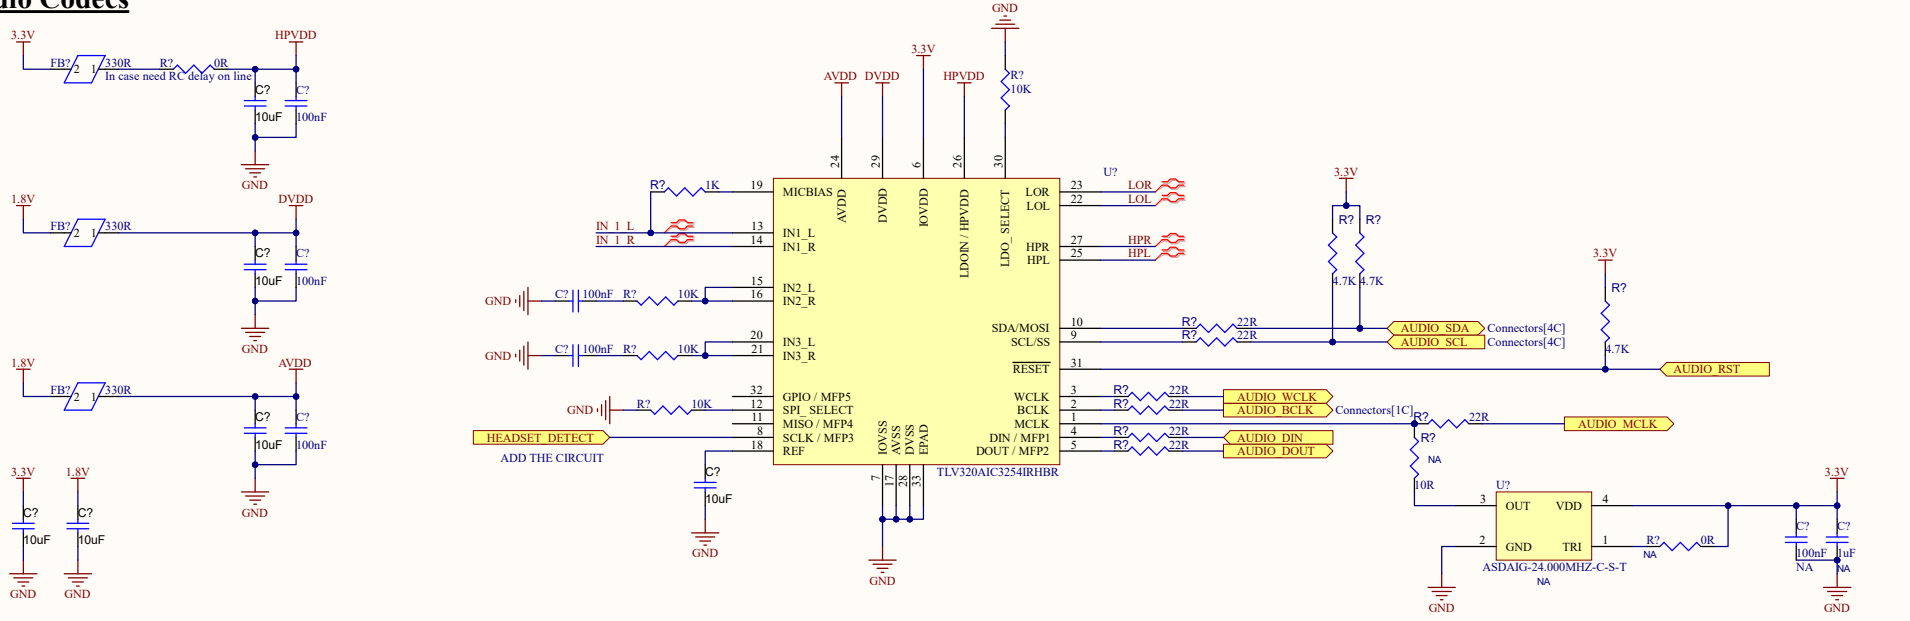

Audio Codecs

INPUT

HIGH POWER OUTPUT

LINE OUTPUT

Title		
Size	Number	Revision
A3		
Date:	8/18/2024	Sheet of
File:	G:\Shared drives\...Audio Interface.SchDoc	Drawn By: