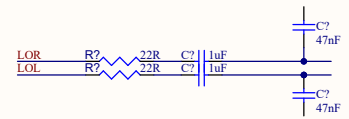

Audio Codecs

INPUT

HIGH POWER OUTPUT

LINE OUTPUT

Title		
Size	Number	Revision
A3		
Date:	8/18/2024	Sheet of
File:	G:\Shared drives\...Audio Interface.SchDoc	Drawn By: