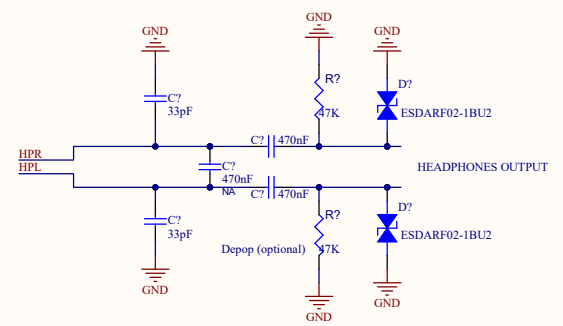

Audio Codecs

INPUT

HIGH POWER OUTPUT

LINE OUTPUT

Title		
Size	Number	Revision
A3		
Date:	8/18/2024	Sheet of
File:	G:\Shared drives\...Audio Interface.SchDoc	Drawn By: