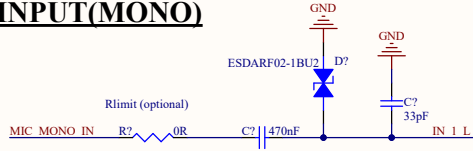

Audio Codecs

INPUT(MONO)

HIGH POWER OUTPUT(MONO)

Title		
Size	Number	Revision
A3		
Date:	8/21/2024	Sheet of
File:	G:\Shared drives\...\Audio Interface.SchDoc	
Drawn By:		