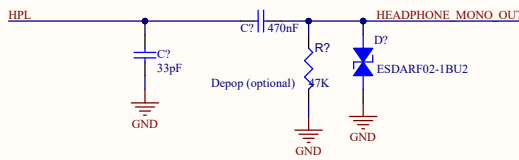

Audio Codecs

INPUT(MONO)

HIGH POWER OUTPUT(MONO)

Title		
Size	Number	Revision
A3		
Date:	8/21/2024	Sheet of
File:	G:\Shared drives\...\Audio Interface.SchDoc	
Drawn By:		