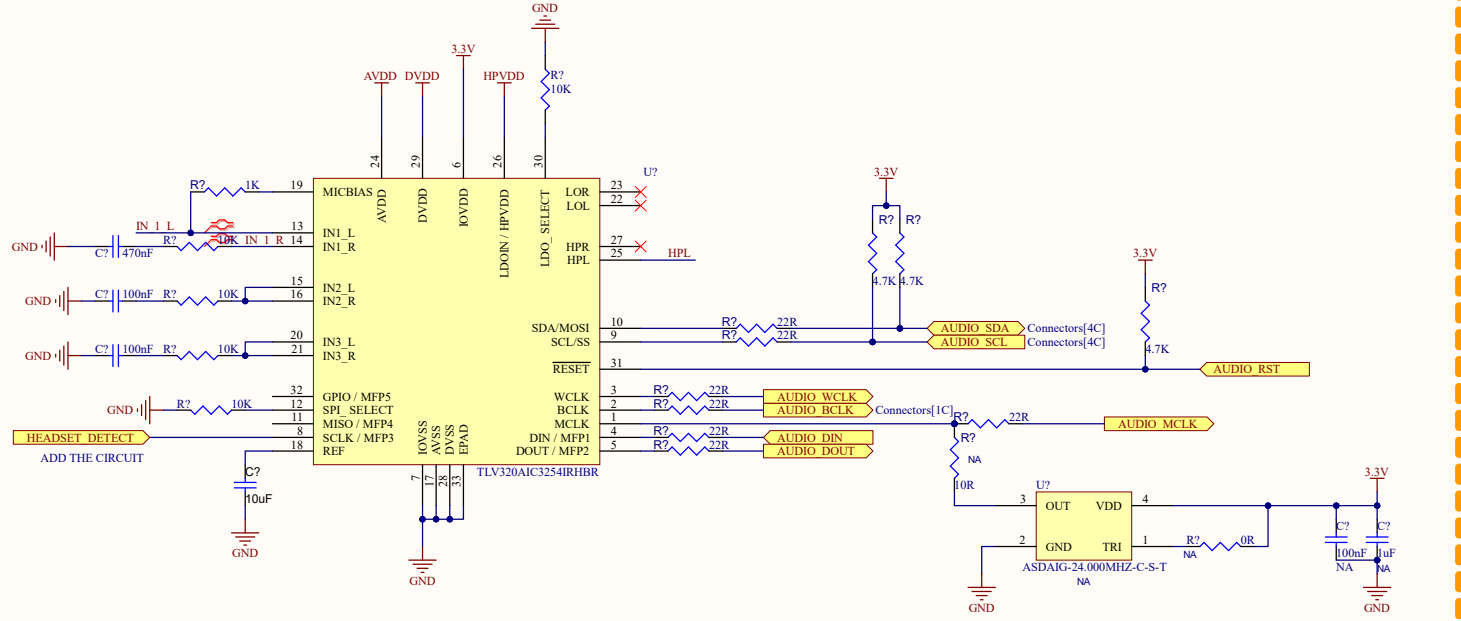

Audio Codecs

INPUT(MONO)

HIGH POWER OUTPUT(MONO)

Title		
Size	Number	Revision
A3		
Date:	8/21/2024	Sheet of
File:	G:\Shared drives\...\Audio Interface.SchDoc	
Drawn By:		