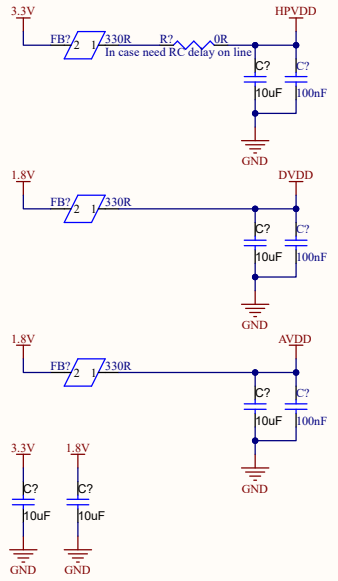

Audio Codecs

INPUT(MONO)

HIGH POWER OUTPUT(MONO)

Title		
Size	Number	Revision
A3		
Date:	8/21/2024	Sheet of
File:	G:\Shared drives\...\Audio Interface.SchDoc	
Drawn By:		