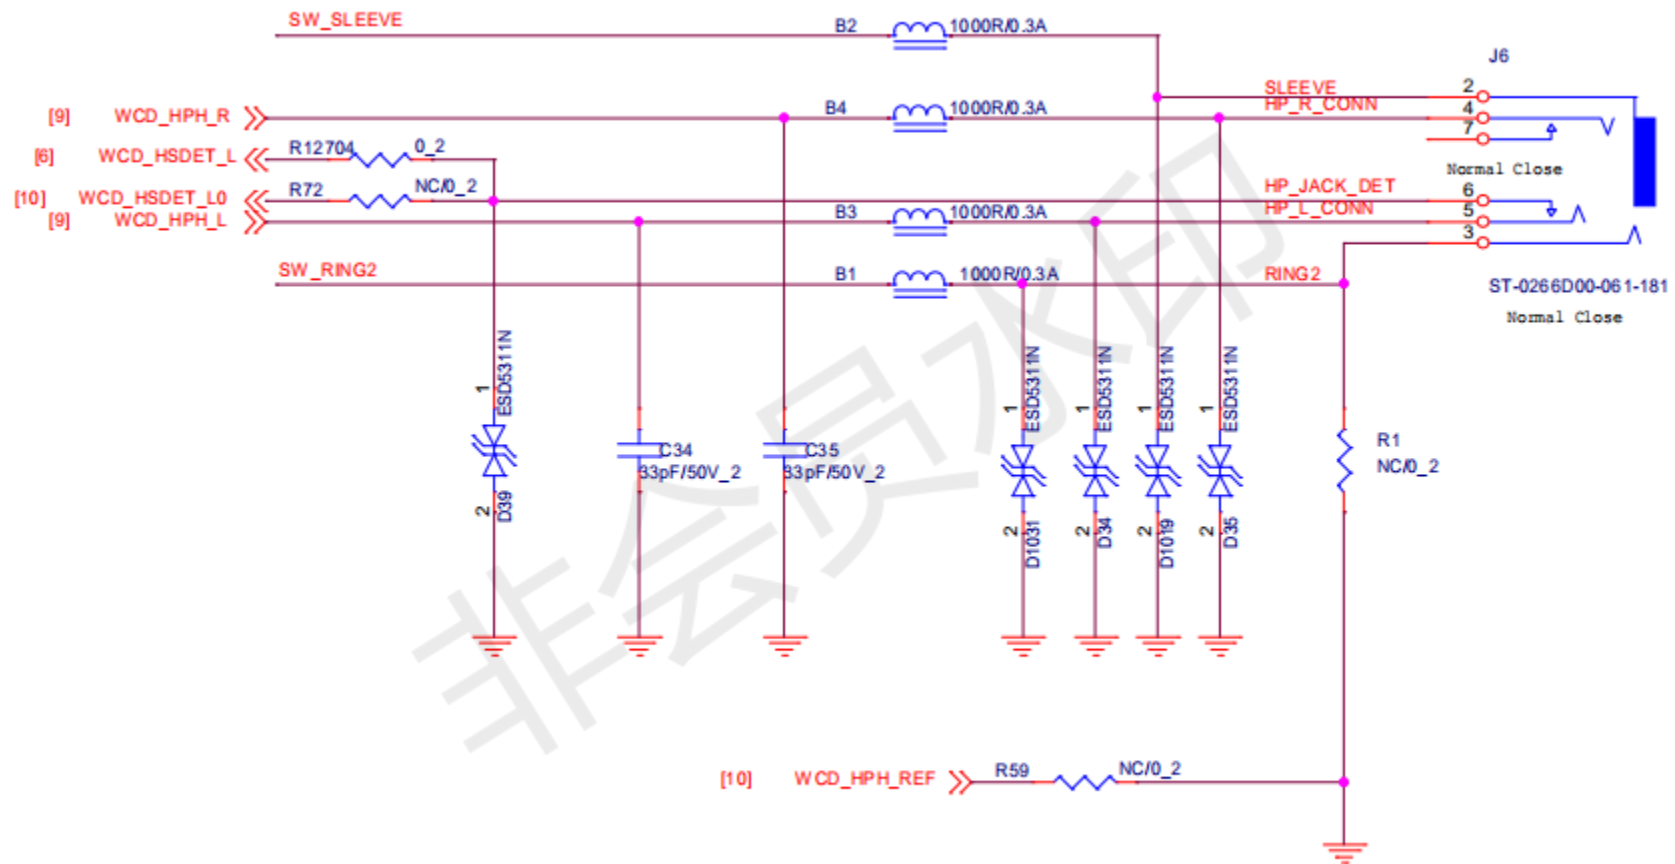

## Autonomous Audio Headset Switch

cdc\_hph\_ref needs to be between CDC\_HPH\_L/R