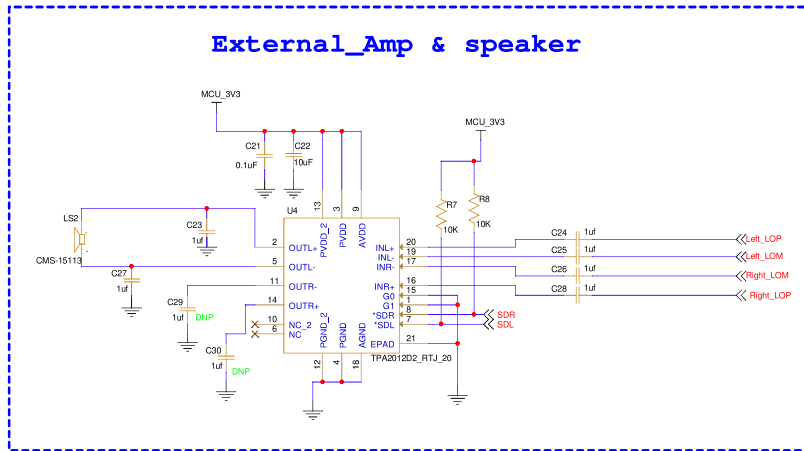

 <b>IOTECHWORLD AVIGATION PVT LTD</b> PLOT 31834 SECTOR 35 GURUGRAM HARYANA	
<small>This document contains information proprietary to IOTECH and shall not be used for engineering design, procurement or manufacture in whole or in part without the express written permission of IOTECH.</small>	
Designer: Annu Sharma	Drawing Title: <b>IOTECH-GCS-BRD</b>
Drawn by: Annu Sharma	Page Title: 12s Codec
Approved: Barwari Lal	Size: B
Date: Friday, August 09, 2024	Document Number: <Doc>
	Sheet: 4 of 11
	Rev: B

### External\_Amp & speaker

 <b>IOTECHWORLD AVIGATION PVT LTD</b> PLOT 31634 SECTOR 35 GURUGRAM HARYANA	
<small>This document contains information proprietary to IOTECH and shall not be used for engineering design, procurement or manufacture in whole or in part without the express written permission of IOTECH.</small>	
Designer: Annu Sharma	Drawing Title: <b>IOTECH-GCS-BRD</b>
Drawn by: Annu Sharma	Page Title: <b>External_Amp &amp; speaker</b>
Approved: Banwari Lal	Size B Document Number <Doc> Sheet 5 of 11
Date: Saturday, August 10, 2024	