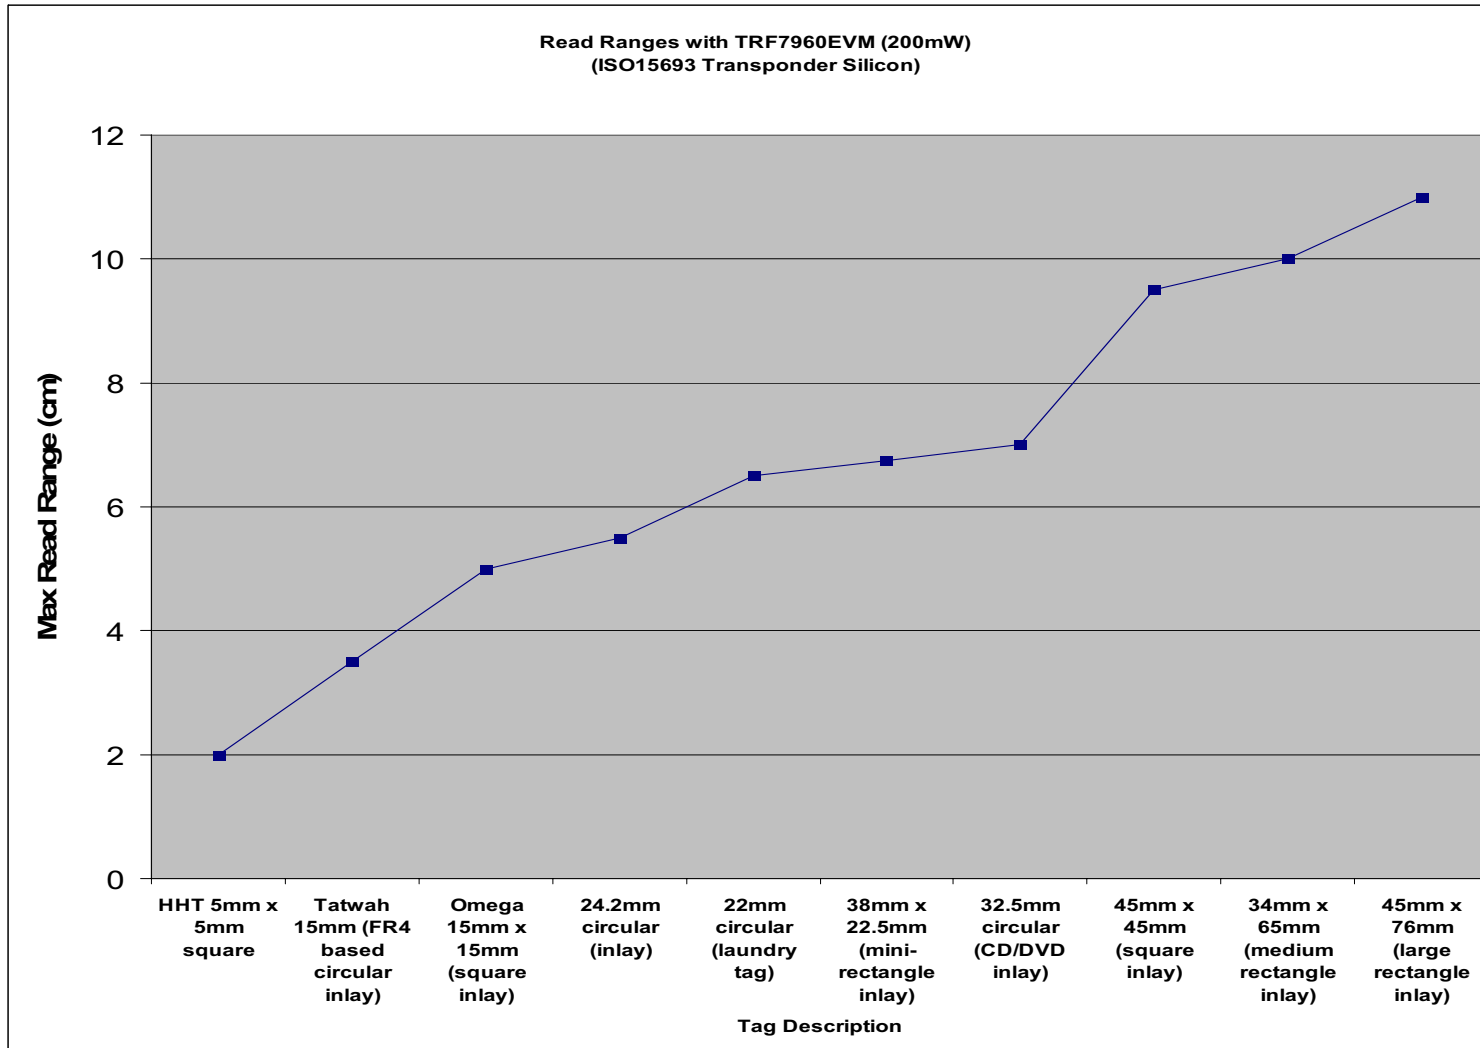

Read Range TRF7960EVM

Read Range TRF7960USB Dongle