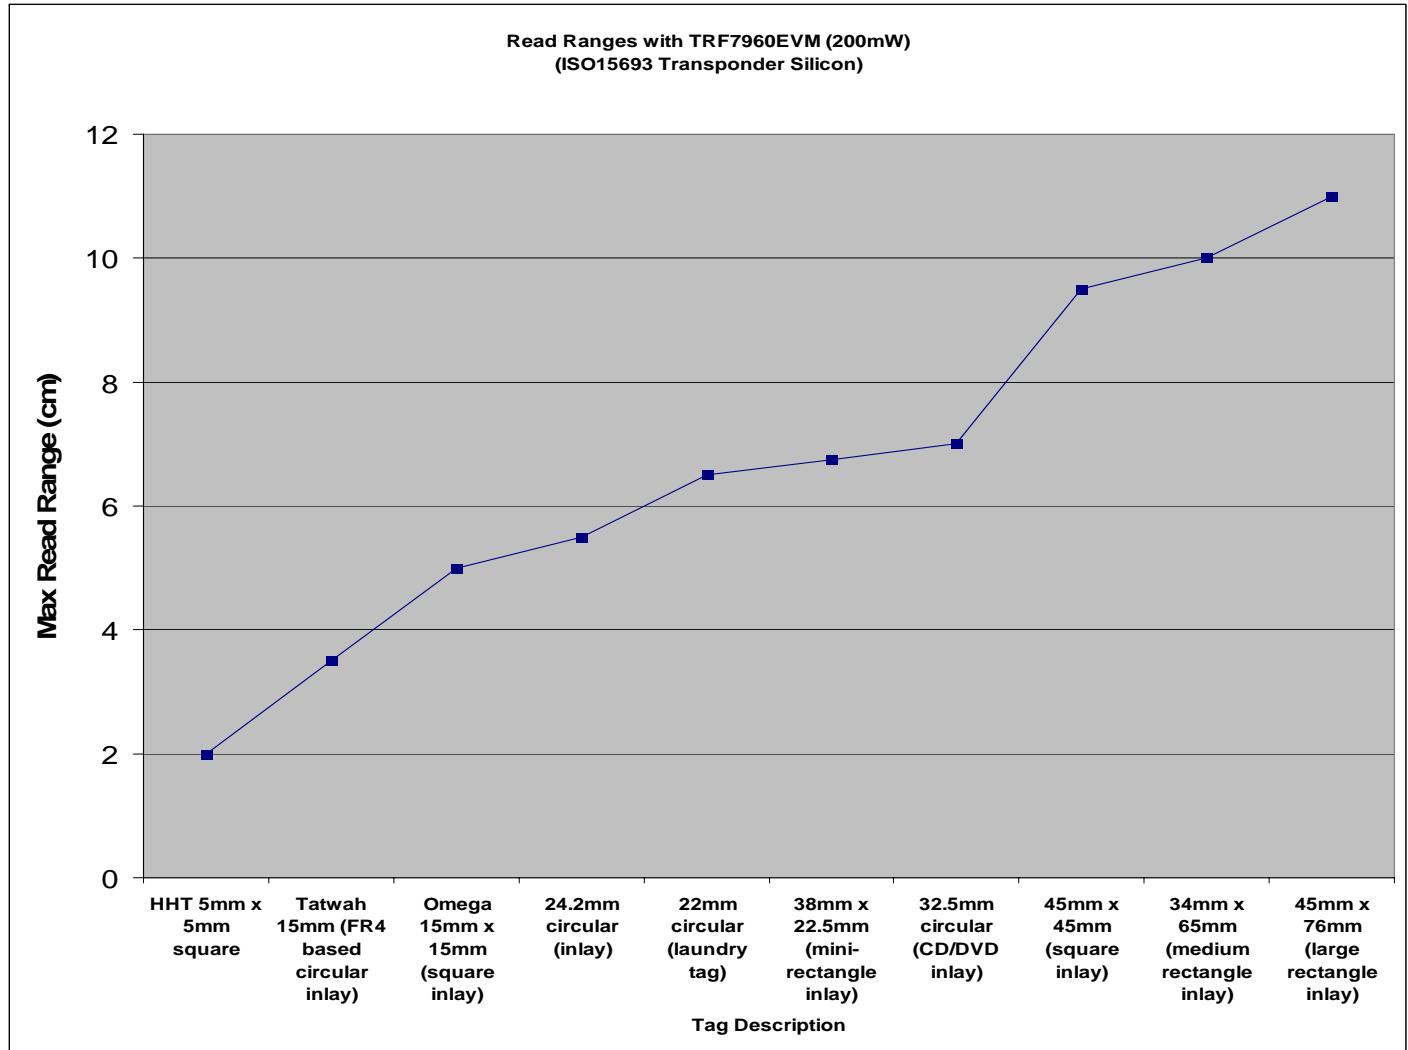

HF Transponders vs. Range

TRF7960EVM

HF Transponders vs. Range

TRF7960USB
Dongle