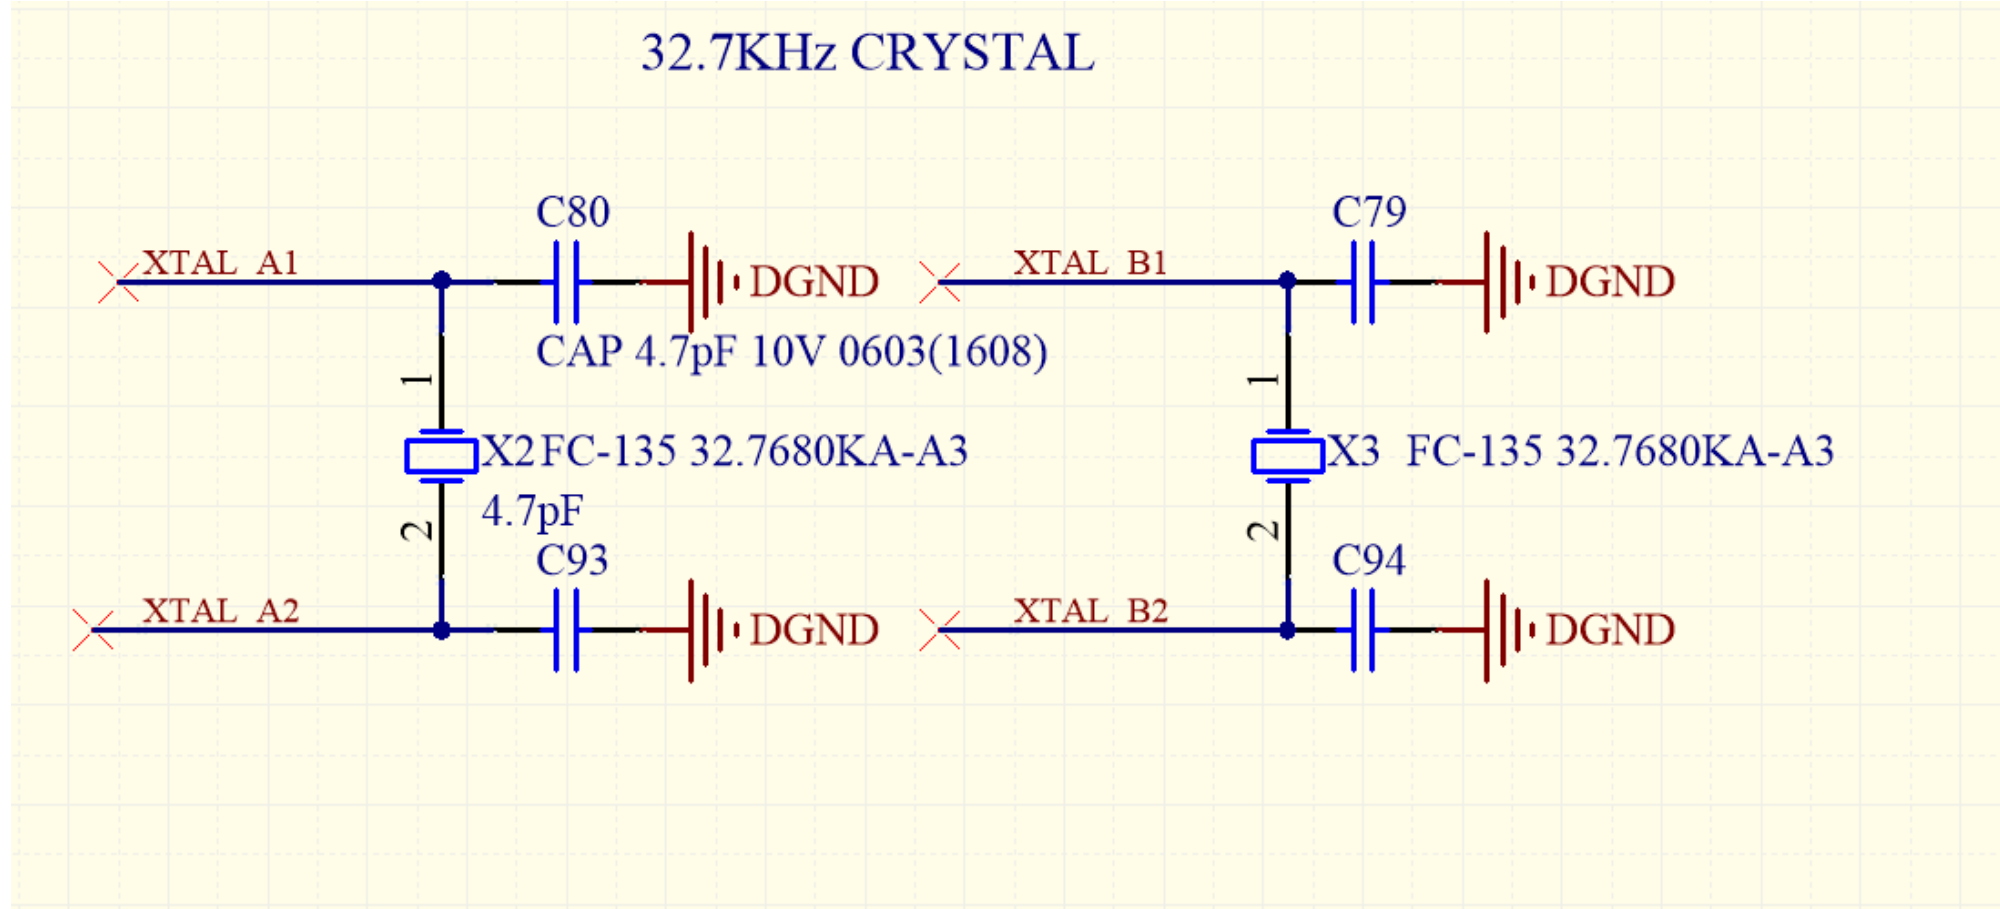

ADC Schematic

32,7 KHz Crystal

Vcc_Ref Schematic