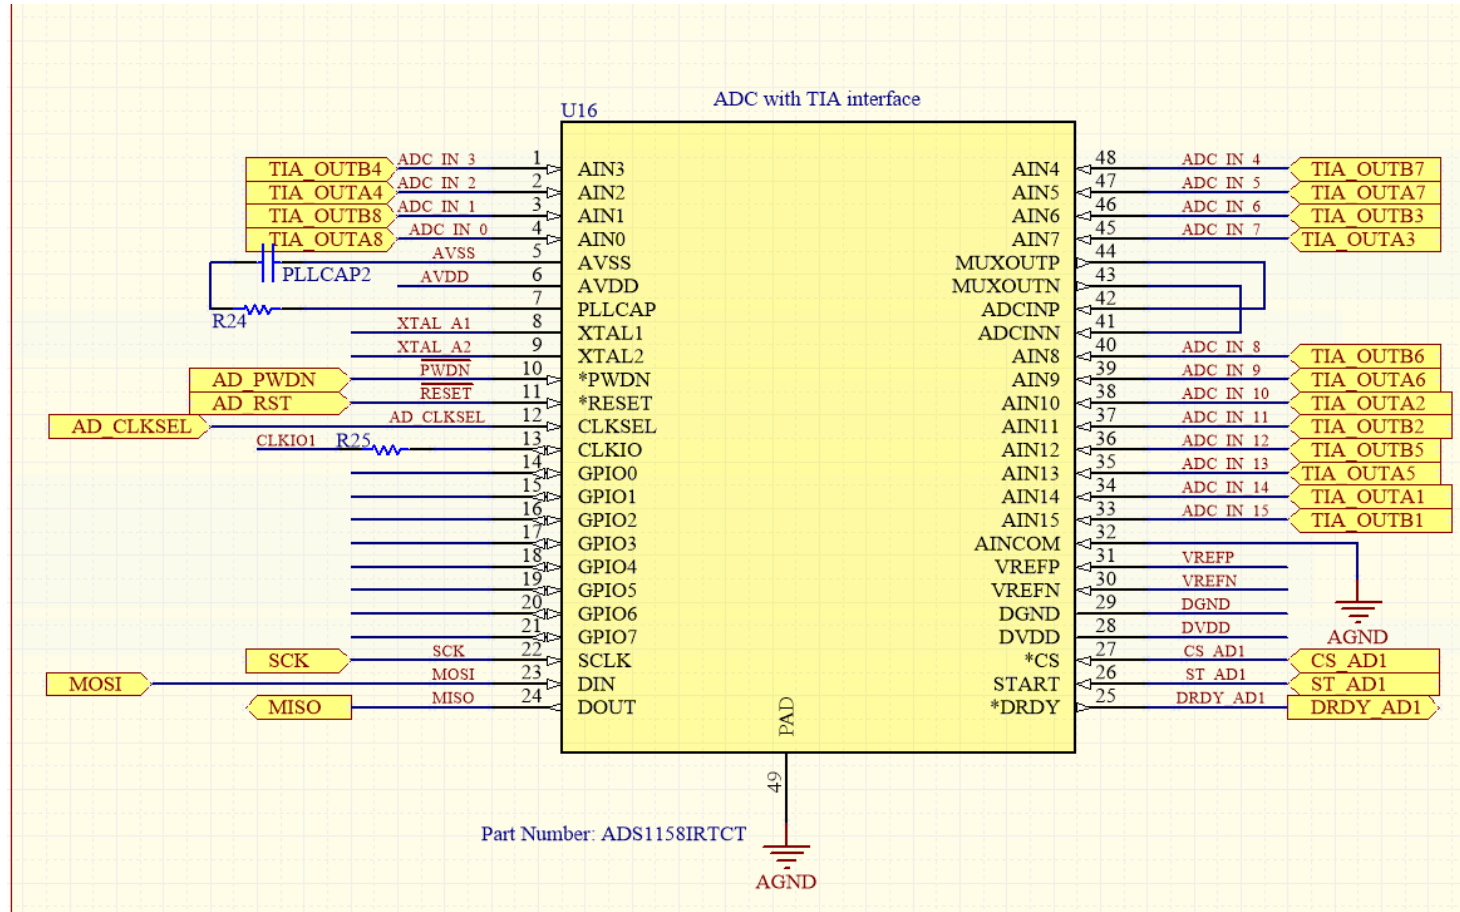

ADC Schematic

32,7 KHz Crystal

Vcc_Ref Schematic