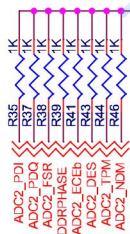

# ADC2

ADC10D1500CIUT

Filter component values are not yet finalized

VRINDA TECHNOLOGIES PVT LTD