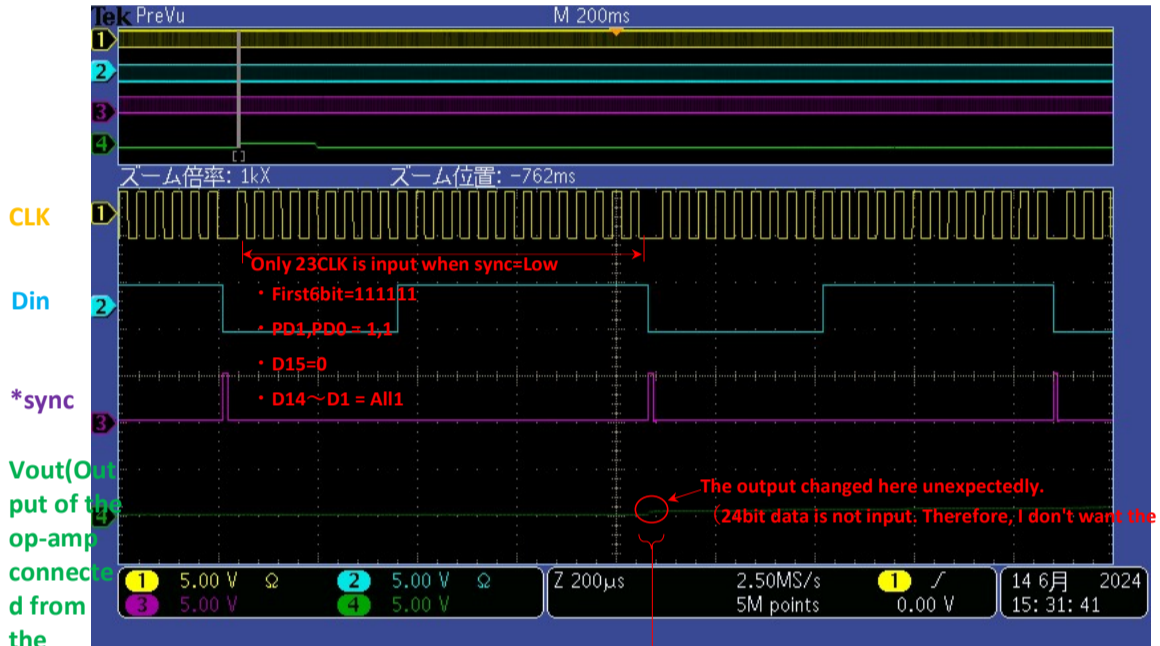

Unexpected voltage is output for 160ms

Enlarge the waveform here ↓

Just before the problem occurs. 23bit.

Enlarge the waveform here ↓

Enlarge the middle sync