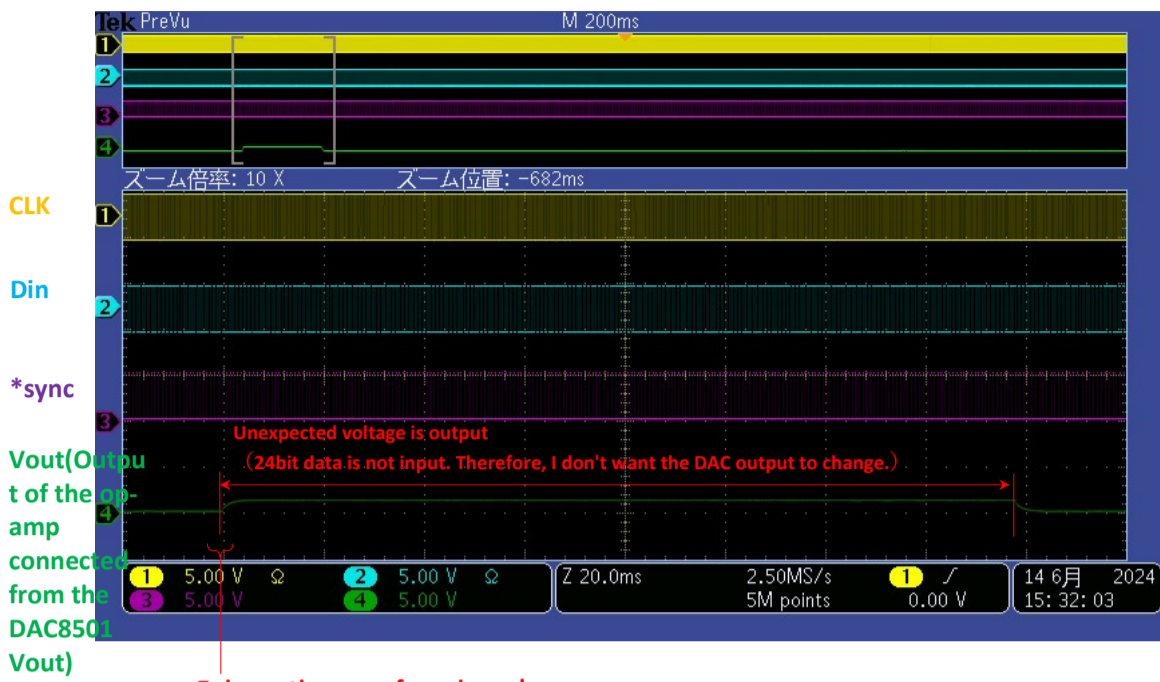

Unexpected voltage is output for 160ms

Enlarge the waveform here ↓

Just before the problem occurs. 23bit.

Enlarge the waveform here ↓

Enlarge the middle sync