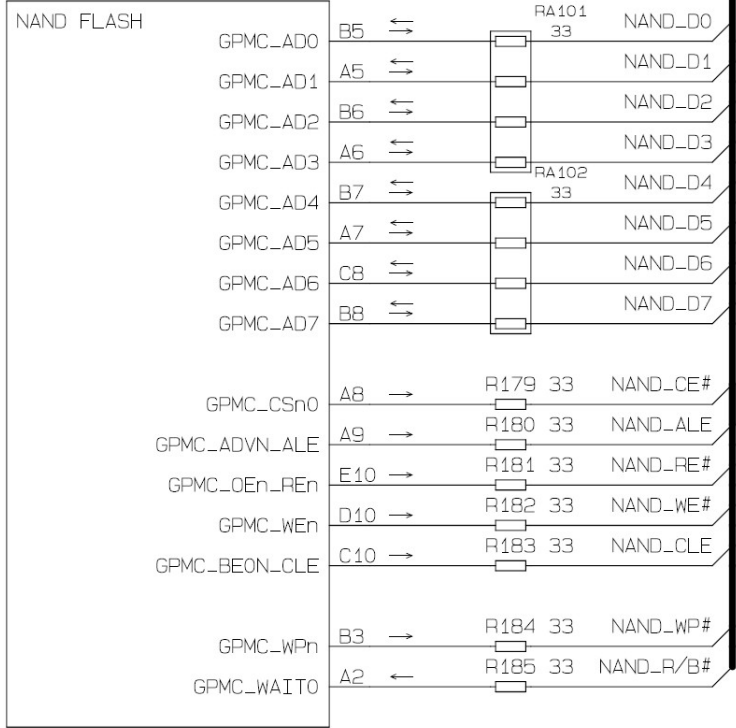

MPU

IC107
AM4378BZDND100

NAND FLASH

IC112
MT29F8G08ABACAWP