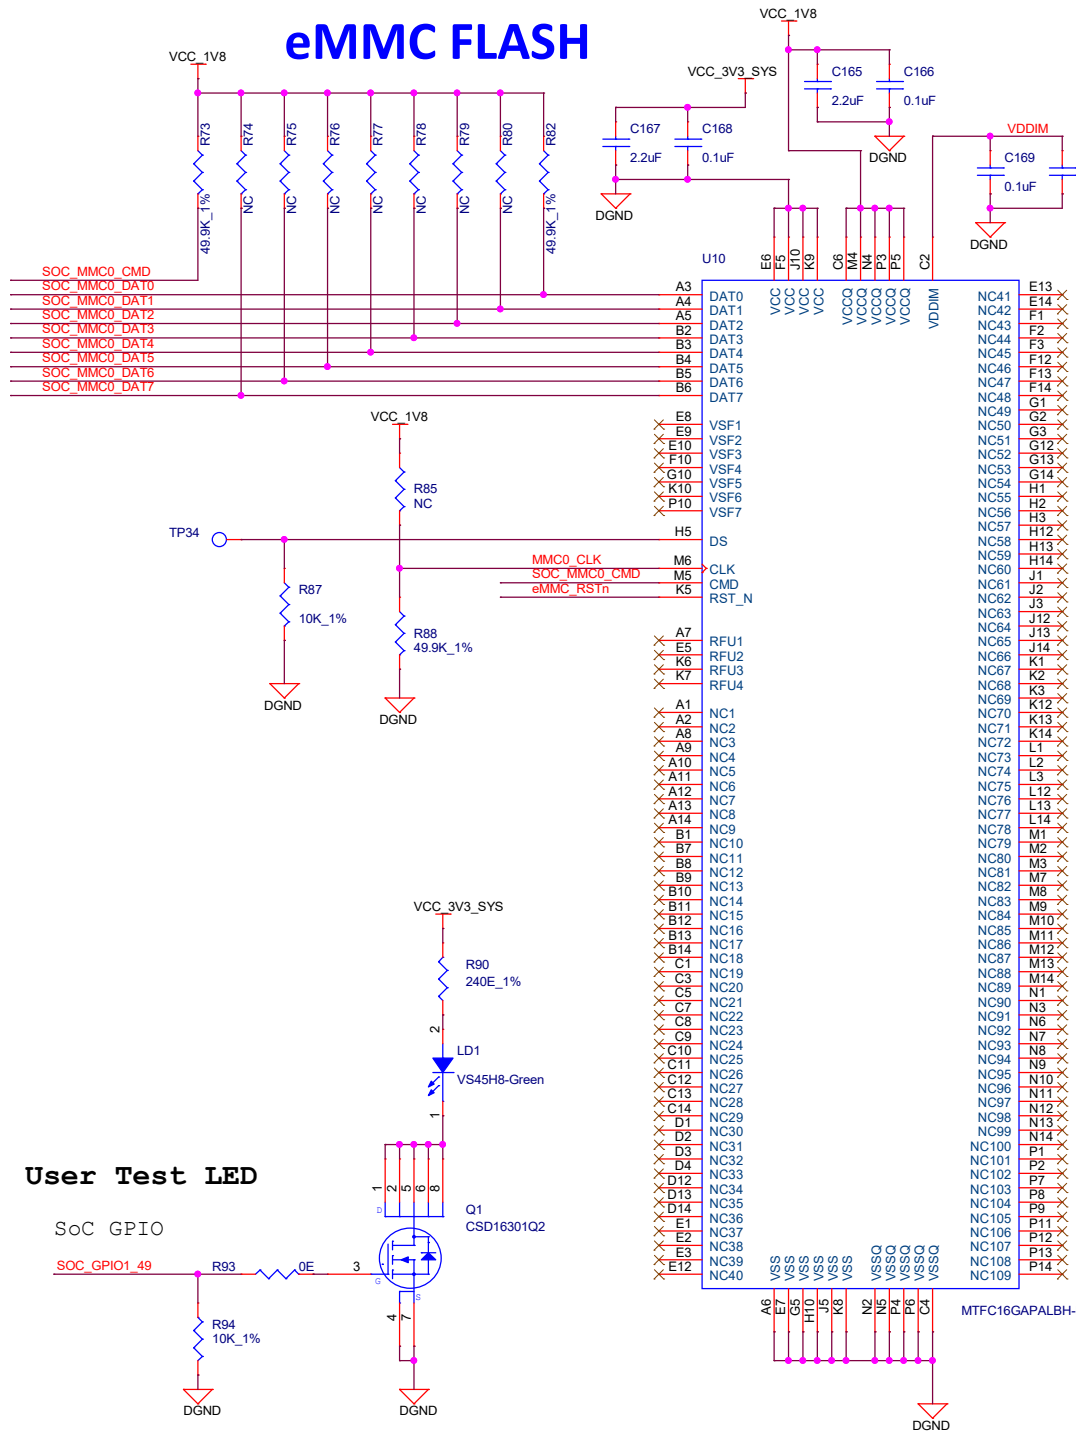

eMMC FLASH

SOC - MMC Interface

eMMC FLASH RESET

User Test LED

Title		
3Egreen GW12		
Size	Document Number	Rev
Custom	eMMC FLASH	EVT1
Date:	Tuesday, March 21, 2023	Sheet 9 of 24