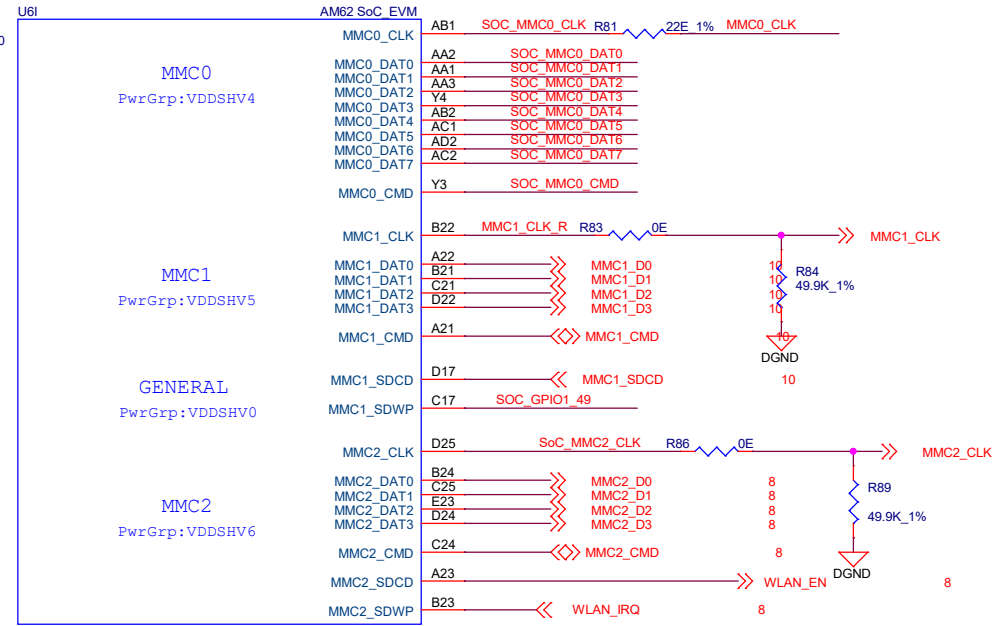

eMMC FLASH

SOC - MMC Interface

eMMC FLASH RESET

User Test LED

Title		
3Egreen GW12		
Size	Document Number	Rev
Custom	eMMC FLASH	EVT1
Date:	Tuesday, March 21, 2023	Sheet 9 of 24