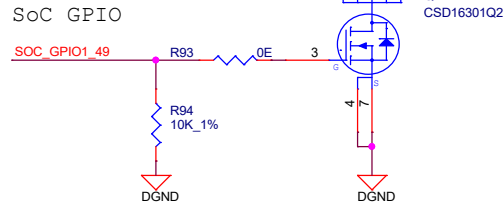

eMMC FLASH

SOC - MMC Interface

eMMC FLASH RESET

User Test LED

Title		
3Egreen GW12		
Size	Document Number	Rev
Custom	eMMC FLASH	EVT1
Date:	Tuesday, March 21, 2023	Sheet 9 of 24