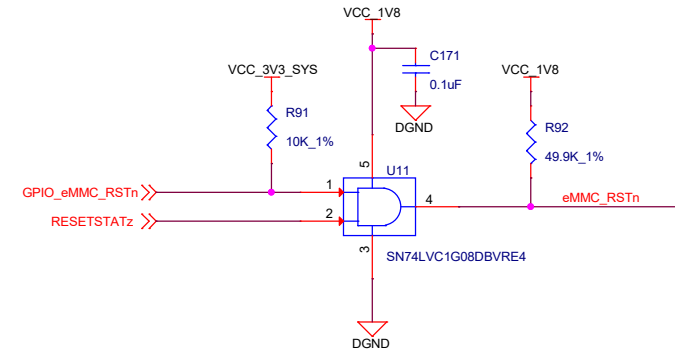

eMMC FLASH

SOC - MMC Interface

eMMC FLASH RESET

User Test LED

Title		
3Egreen GW12		
Size	Document Number	Rev
Custom	eMMC FLASH	EVT1
Date:	Tuesday, March 21, 2023	Sheet 9 of 24