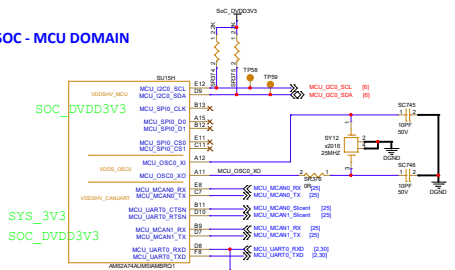

PMIC uses default 7bit I2C ADDR: MAIN_I2C
0x48, 0x49, 0x4A & 0x4B

Q&A WatchDog 7bit I2C2 ADDR: MCU_I2C
0x12

PMIC uses default I2C1 ADDR: 0x48, 0x49, 0x5A, 0x5B

IMotion Automotive Technology (Suzhou) Co., Ltd		
File	PMIC	
Size	Document Number	Rev
A3	IMDADDDDCSCH020	001
Date:	Tuesday, December 24, 2024	Sheet 6 of 30

iMotion 知行科技		iMotion Automotive Technology (Suzhou) Co.,Ltd	
Title SOC_GPIO			
Size A4	Document Number IMDADDDDC5SCH020	Rev 001	
Date: Tuesday, December 24, 2024	Sheet 8	of 30	

SOC - MCU DOMAIN

**SOC_DVDD3V3
SOC - GENERAL**

SoC SPIO FET SWITCH

SOC_DVDD3V3

SOC - RESET

JTAG SOC SECTION

JTAG 主板端:
 TMS, TCK, TDO, TDI 上拉
 TRSTn 下拉至 DGND
 VTREF 上拉至 D1.8V (DV)

iMotion 知行科技		iMotion Automotive Technology (Suzhou) Co., Ltd	
Title: SOC_RST			
Size: A4	Document Number: IMDADDDC5SCH020		Rev: 001
Date: Tuesday, December 24, 2024	Sheet: 10	of 30	