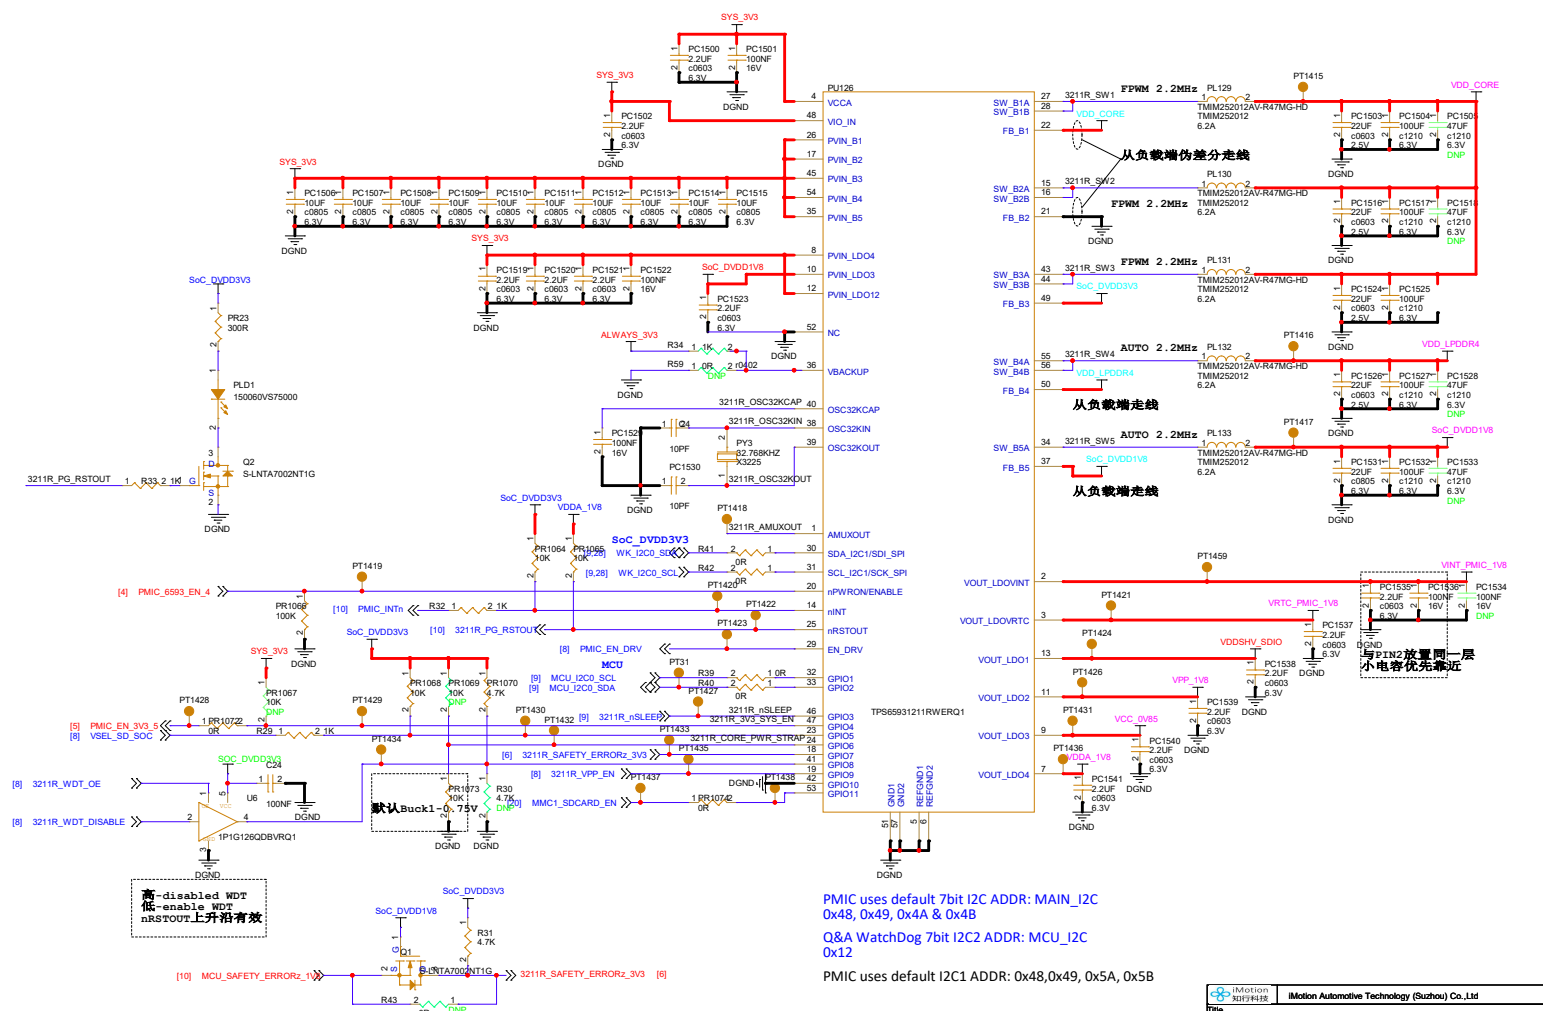

PMIC uses default 7bit I2C ADDR: MAIN_I2C
0x48, 0x49, 0x4A & 0x4B

Q&A WatchDog 7bit I2C2 ADDR: MCU_I2C
0x12

PMIC uses default I2C1 ADDR: 0x48, 0x49, 0x5A, 0x5B

IMotion Automotive Technology (Suzhou) Co., Ltd		
File	PMIC	
Size	Document Number	Rev
A3	IMDADDDDCSCH020	001
Date:	Tuesday, December 24, 2024	Sheet 6 of 30

SoC SPIO FET SWITCH

SOC_DVDD3V3

SOC - RESET

JTAG SOC SECTION

JTAG 主板端:
 TMS, TCK, TDO, TDI 上拉
 TRSTn 下拉至 DGND
 VTREF 上拉至 D1.8V (DV)

iMotion 知行科技		iMotion Automotive Technology (Suzhou) Co., Ltd	
Title: SOC_RST			
Size: A4	Document Number: IMDADDDC5SCH020		Rev: 001
Date: Tuesday, December 24, 2024	Sheet: 10	of 30	