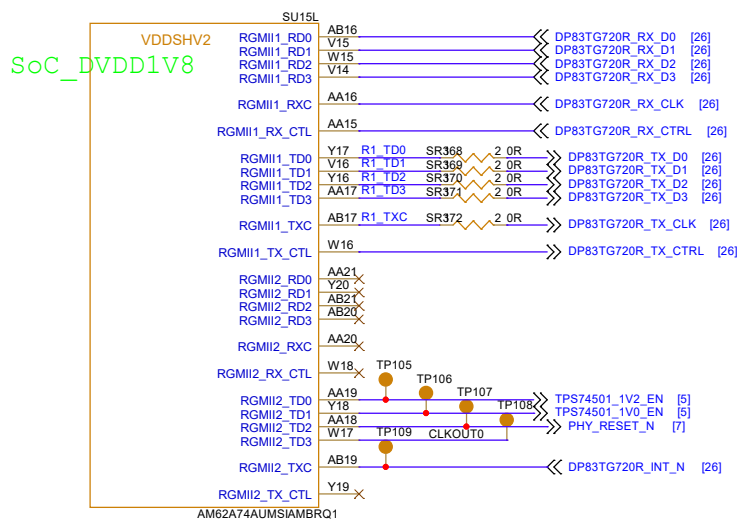

PMIC uses default 7bit I2C ADDR: MAIN_I2C
0x48, 0x49, 0x4A & 0x4B

Q&A WatchDog 7bit I2C2 ADDR: MCU_I2C
0x12

PMIC uses default I2C1 ADDR: 0x48, 0x49, 0x5A, 0x5B

IMotion Automotive Technology (Suzhou) Co., Ltd		
File	PMIC	
Size	Document Number	Rev
A3	IMDADDDDCSCH020	001
Date:	Tuesday, December 24, 2024	Sheet 6 of 30

SoC SPIO FET SWITCH

SOC_DVDD3V3

SOC - RESET

JTAG SOC SECTION

JTAG 主板端:
 TMS, TCK, TDO, TDI 上拉
 TRSTn 下拉至 DGND
 VTREF 上拉至 D1.8V (DV)

iMotion 知行科技		iMotion Automotive Technology (Suzhou) Co., Ltd	
Title: SOC_RST			
Size: A4	Document Number: IMDADDDC5SCH020		Rev: 001
Date: Tuesday, December 24, 2024	Sheet: 10	of 30	