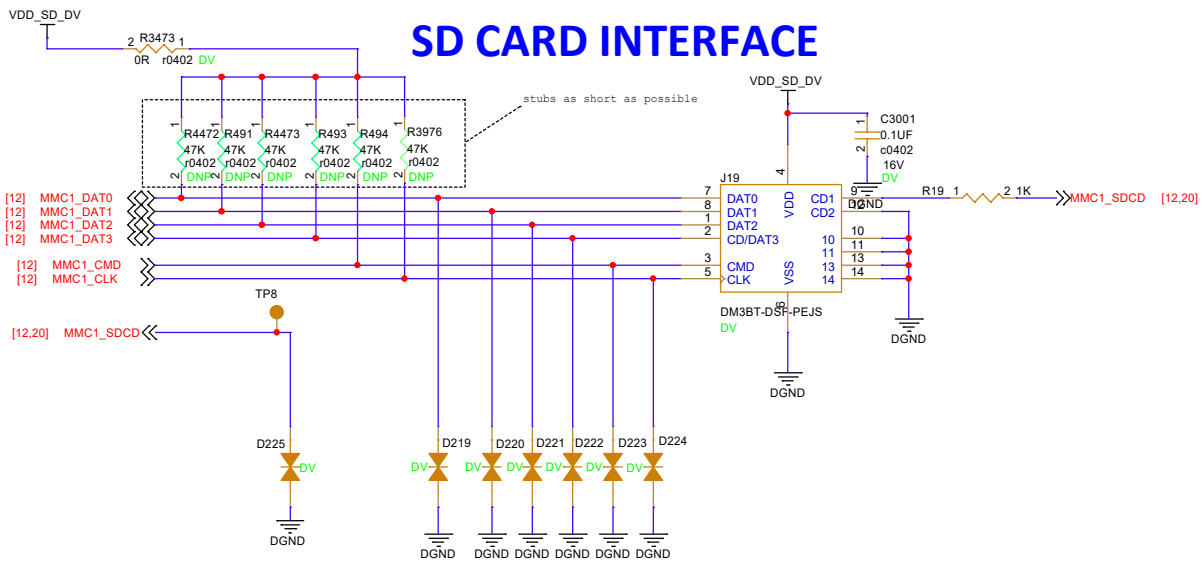

CORE SUPPLY

 iMotion Automotive Technology (Suzhou) Co.,Ltd	
Title: SOC_CAPVDD	
Size: A4	Document Number: IMDADDDDC5SCH020
Date: Tuesday, December 24, 2024	Rev: 001
Sheet 17 of 30	

D

D

C

C

B

B

A

A

		iMotion Automotive Technology (Suzhou) Co.,Ltd	
Title			
SOC			
Size	Document Number		Rev
A4	IMDADDDDC5SCH020		001
Date:	Tuesday, December 24, 2024	Sheet	18 of 30
2		1	

SD CARD INTERFACE

iMotion 知行科技		iMotion Automotive Technology (Suzhou) Co.,Ltd	
Title SDCARD			
Size A4	Document Number IMDADDDDCSSCH020		Rev 001
Date:	Tuesday, December 24, 2024	Sheet	20 of 30