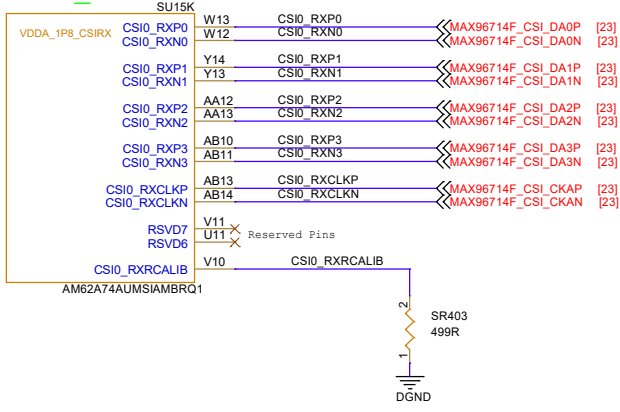

VDDA_1V8

SOC_DVDD3V3

iMotion 知行科技		iMotion Automotive Technology (Suzhou) Co., Ltd	
Title			
SOC_CSI			
Size A4	Document Number IMDADDDCSSCH020		Rev 001
Date:	Tuesday, December 24, 2024	Sheet	13 of 30