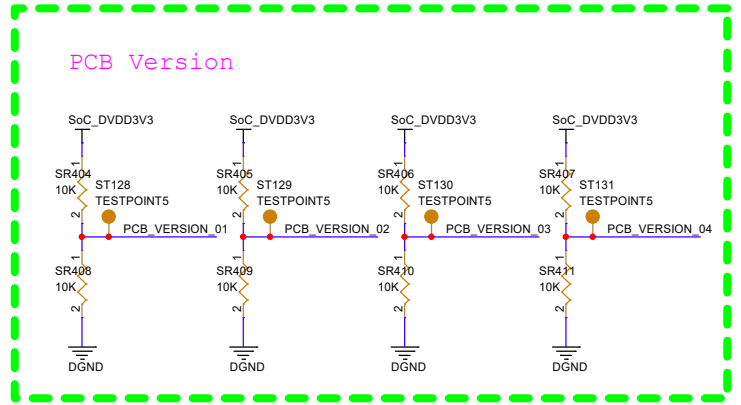

SOC_DVDD3V3

iMotion 知行科技		iMotion Automotive Technology (Suzhou) Co., Ltd	
Title			
SOC_CSI			
Size A4	Document Number IMDADDDCSSCH020		Rev 001
Date:	Tuesday, December 24, 2024	Sheet	13 of 30