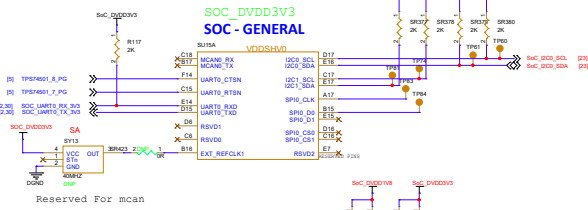

PMIC uses default 7bit I2C ADDR: MAIN_I2C
0x48, 0x49, 0x4A & 0x4B

Q&A WatchDog 7bit I2C2 ADDR: MCU_I2C
0x12

PMIC uses default I2C1 ADDR: 0x48, 0x49, 0x5A, 0x5B

IMotion Automotive Technology (Suzhou) Co., Ltd		
File	PMIC	
Size	Document Number	Rev
A3	IMDADDDDCSCH020	001
Date:	Tuesday, December 24, 2024	Sheet 6 of 30

iMotion 知行科技		iMotion Automotive Technology (Suzhou) Co.,Ltd	
Title SOC_GPIO			
Size A4	Document Number IMDADDDDC5SCH020	Rev 001	
Date: Tuesday, December 24, 2024	Sheet 8	of 30	

SOC - MCU DOMAIN

**SOC_DVDD3V3
SOC - GENERAL**

SoC SPIO FET SWITCH

SOC_DVDD3V3

SOC - RESET

JTAG SOC SECTION

JTAG 主板端:
 TMS, TCK, TDO, TDI 上拉
 TRSTn 下拉至 DGND
 VTREF 上拉至 D1.8V (DV)

iMotion 知行科技		iMotion Automotive Technology (Suzhou) Co., Ltd	
Title: SOC_RST			
Size: A4	Document Number: IMDADDDC5SCH020		Rev: 001
Date: Tuesday, December 24, 2024	Sheet: 10	of 30	