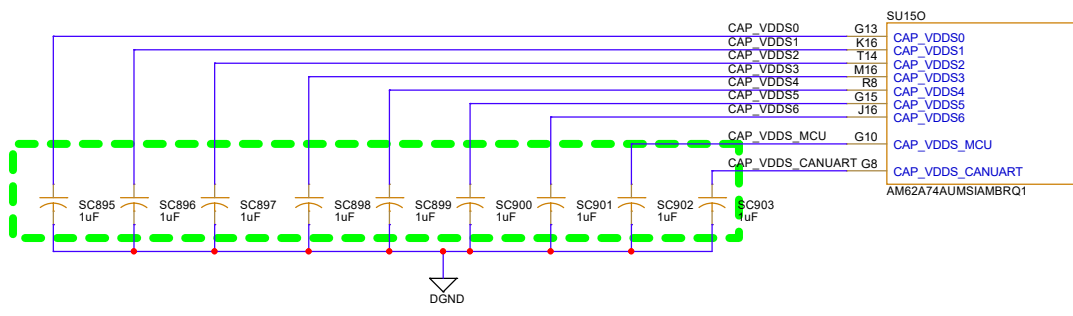

iMotion Automotive Technology (Suzhou) Co.,Ltd	
Title: SOC_CAPVDD	
Size: A4	Document Number: IMDADDDDC5SCH020
Date: Tuesday, December 24, 2024	Rev: 001
Sheet 17 of 30