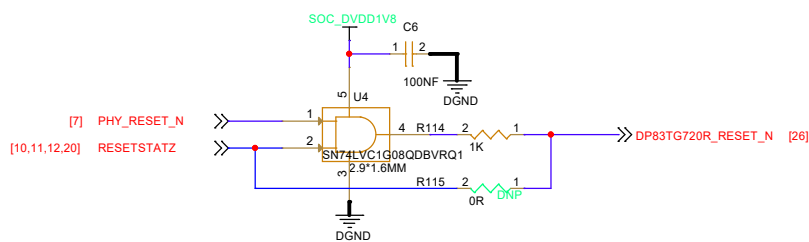

PMIC uses default 7bit I2C ADDR: MAIN_I2C
0x48, 0x49, 0x4A & 0x4B

Q&A WatchDog 7bit I2C2 ADDR: MCU_I2C
0x12

PMIC uses default I2C1 ADDR: 0x48, 0x49, 0x5A, 0x5B

IMotion Automotive Technology (Suzhou) Co., Ltd		
File	PMIC	
Size	Document Number	Rev
A3	IMDADDDDCSCH020	001
Date:	Tuesday, December 24, 2024	Sheet 6 of 30