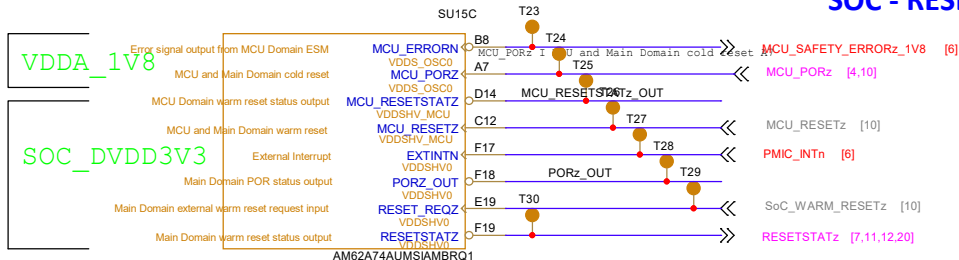

PMIC uses default 7bit I2C ADDR: MAIN_I2C
0x48, 0x49, 0x4A & 0x4B

Q&A WatchDog 7bit I2C2 ADDR: MCU_I2C
0x12

PMIC uses default I2C1 ADDR: 0x48, 0x49, 0x5A, 0x5B

IMotion Automotive Technology (Suzhou) Co., Ltd		
File	PMIC	
Size	Document Number	Rev
A3	IMDADDDDCSCH020	001
Date:	Tuesday, December 24, 2024	Sheet 6 of 30

iMotion 知行科技		iMotion Automotive Technology (Suzhou) Co.,Ltd	
Title SOC_GPIO			
Size A4	Document Number IMDADDDDC5SCH020	Rev 001	
Date: Tuesday, December 24, 2024	Sheet 8	of 30	

SOC - MCU DOMAIN

**SOC_DVDD3V3
SOC - GENERAL**

SoC SPIO FET SWITCH

SOC_DVDD3V3

SOC - RESET

JTAG SOC SECTION

JTAG 主板端:
 TMS, TCK, TDO, TDI 上拉
 TRSTn 下拉至 DGND
 VTREF 上拉至 D1.8V (DV)

iMotion 知行科技		iMotion Automotive Technology (Suzhou) Co., Ltd	
Title: SOC_RST			
Size: A4	Document Number: IMDADDDC5SCH020		Rev: 001
Date: Tuesday, December 24, 2024	Sheet: 10	of 30	