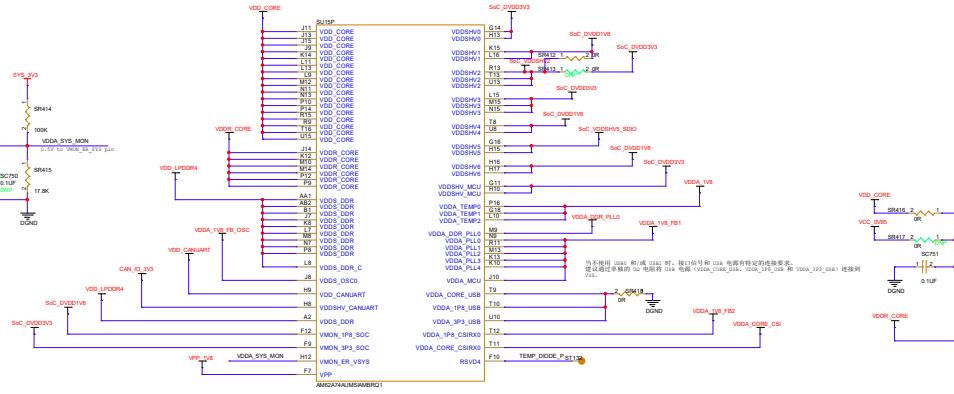

PMIC uses default 7bit I2C ADDR: MAIN_I2C
0x48, 0x49, 0x4A & 0x4B

Q&A WatchDog 7bit I2C2 ADDR: MCU_I2C
0x12

PMIC uses default I2C1 ADDR: 0x48, 0x49, 0x5A, 0x5B

IMotion Automotive Technology (Suzhou) Co., Ltd		
File	PMIC	
Size	Document Number	Rev
A3	IMDADDDDCSCH020	001
Date:	Tuesday, December 24, 2024	Sheet 6 of 30

VDDA_1V8

SOC_DVDD3V3

iMotion 知行科技		iMotion Automotive Technology (Suzhou) Co., Ltd	
Title			
SOC_CSI			
Size A4	Document Number IMDADDDCSSCH020		Rev 001
Date:	Tuesday, December 24, 2024	Sheet	13 of 30

SOC POWER