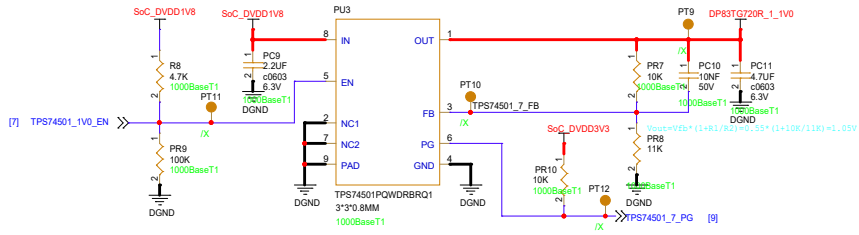

output: 1.05V@0.5A