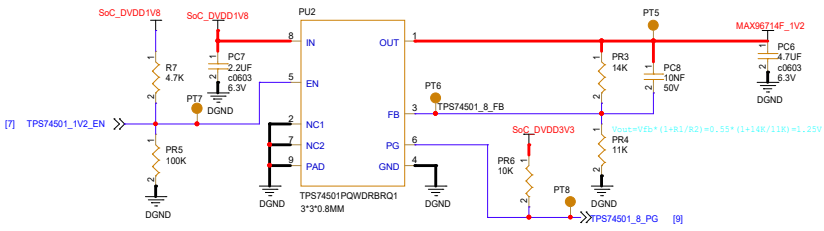

output: 1.25V@0.5A

output: 1.05V@0.5A

Imotion IMF7442		Imotion Automotive Technology (Suzhou) Co., Ltd	
Title			
Power_others			
Size	Document Number		Rev
3	IMDADDDCCSCH020		001
Date:	Tuesday, December 24, 2024	Sheet	5 of 30