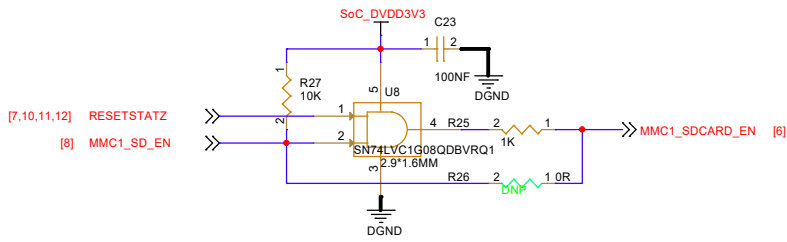

CORE SUPPLY

 iMotion Automotive Technology (Suzhou) Co.,Ltd	
Title: SOC_CAPVDD	
Size: A4	Document Number: IMDADDDDC5SCH020
Date: Tuesday, December 24, 2024	Rev: 001
Sheet 17 of 30	

D

D

C

C

B

B

A

A

		iMotion Automotive Technology (Suzhou) Co.,Ltd	
Title			
SOC			
Size	Document Number		Rev
A4	IMDADDDDC5SCH020		001
Date:	Tuesday, December 24, 2024	Sheet	18 of 30
2		1	

SD CARD INTERFACE

iMotion 知行科技		iMotion Automotive Technology (Suzhou) Co.,Ltd	
Title SDCARD			
Size A4	Document Number IMDADDDDCSSCH020		Rev 001
Date:	Tuesday, December 24, 2024	Sheet	20 of 30