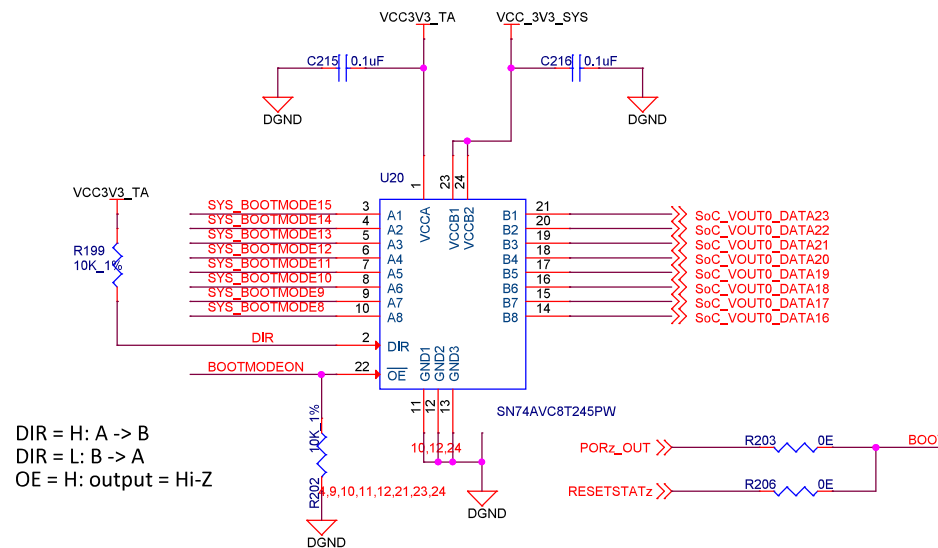

BOOT MODE Setting

SOC GPMC

Title		3Egreen GW12	
Size	Document Number	BOOT MODE SETTING	
Date:	Friday, October 21, 2022	Sheet	14 of