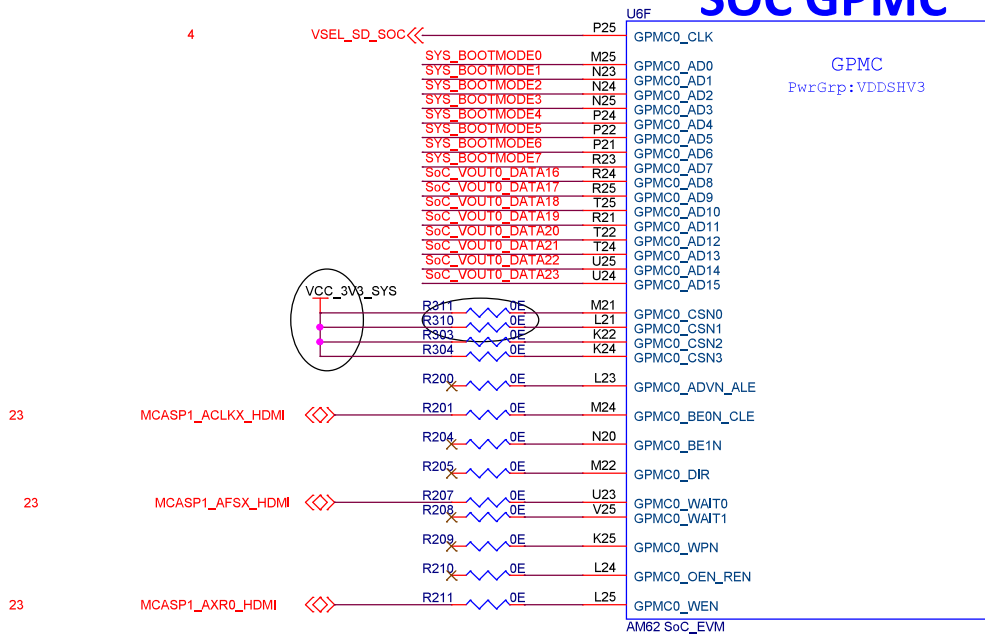

BOOT MODE Setting

SOC GPMC

Title		3Egreen GW12	
Size	Document Number	BOOT MODE SETTING	
Date:	Friday, October 21, 2022	Sheet	14 of