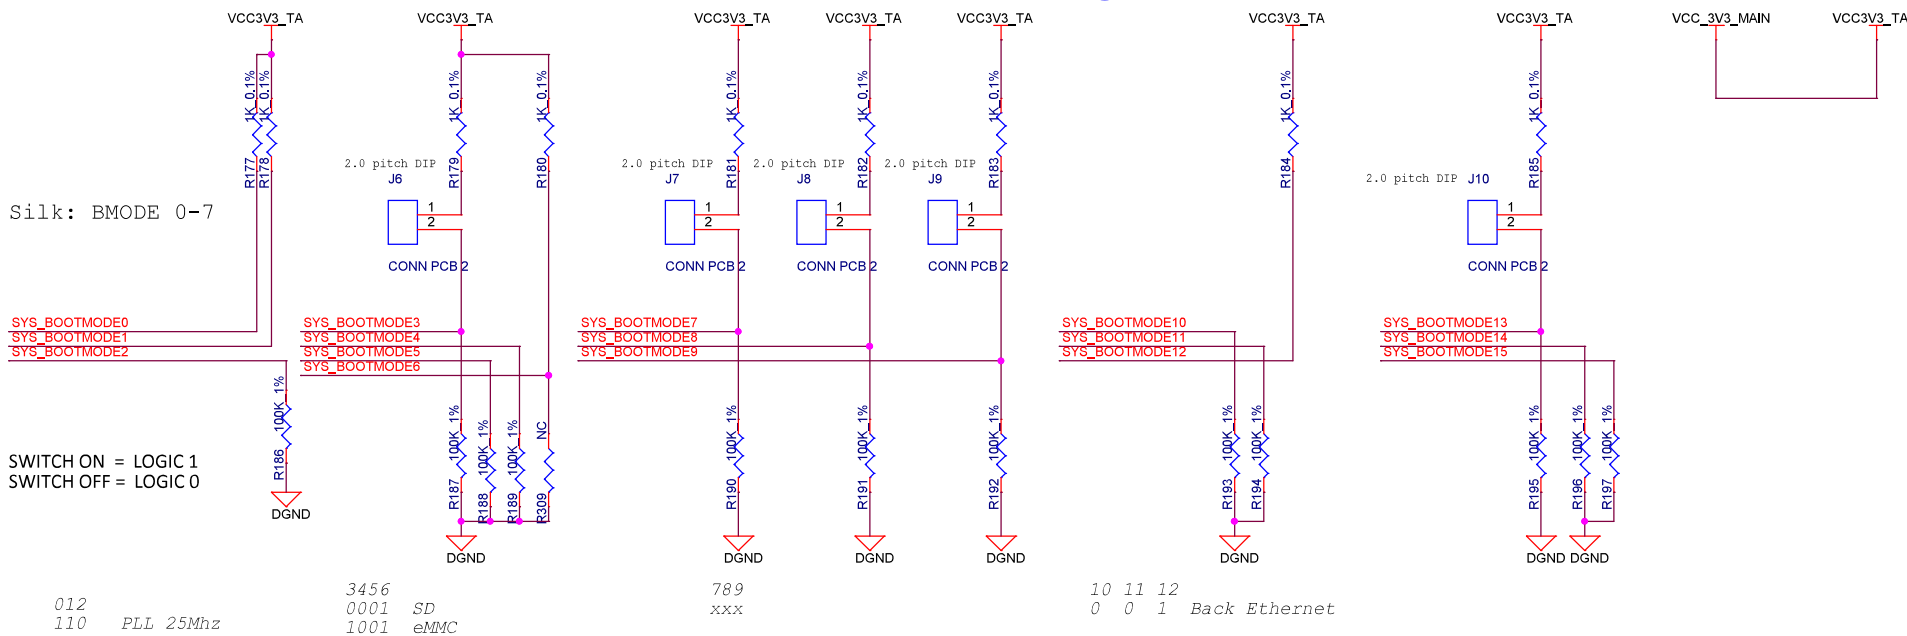

BOOT MODE Setting

SOC GPMC

Title		3Egreen GW12	
Size	Document Number	BOOT MODE SETTING	
Date:	Friday, October 21, 2022	Sheet	14 of