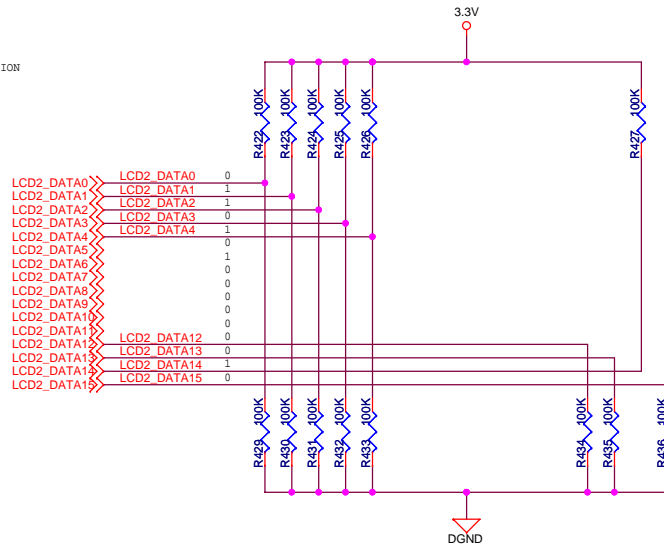

BOOT CONFIGURATION  
SPI0  
NAND

FOOTPRINT OK

Title		<Title>
Size	Document Number	Rev
A3	<Doc>	<Rev Code>
Date:	Thursday, August 14, 2014	Sheet 15 of 15