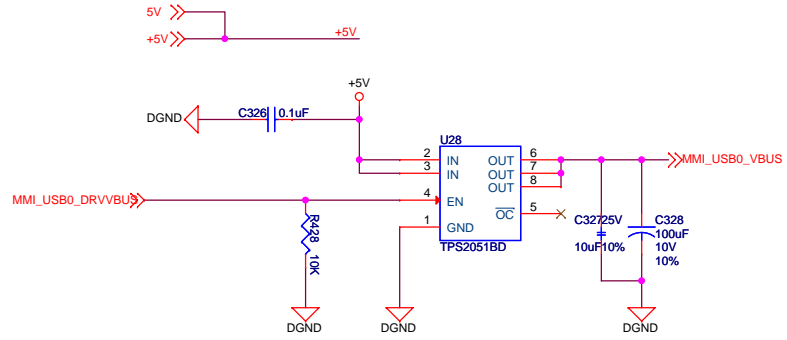

BOOT CONFIGURATION  
SPI0  
NAND

FOOTPRINT OK

Title		<Title>
Size	Document Number	Rev
A3	<Doc>	<Rev Code>
Date:	Thursday, August 14, 2014	Sheet 15 of 15