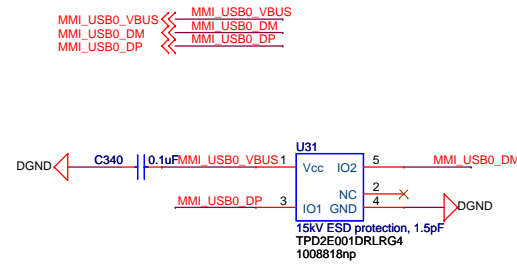

BOOT CONFIGURATION  
SPI0  
NAND

FOOTPRINT OK

Title		<Title>
Size	Document Number	Rev
A3	<Doc>	<Rev Code>
Date:	Thursday, August 14, 2014	Sheet 15 of 15