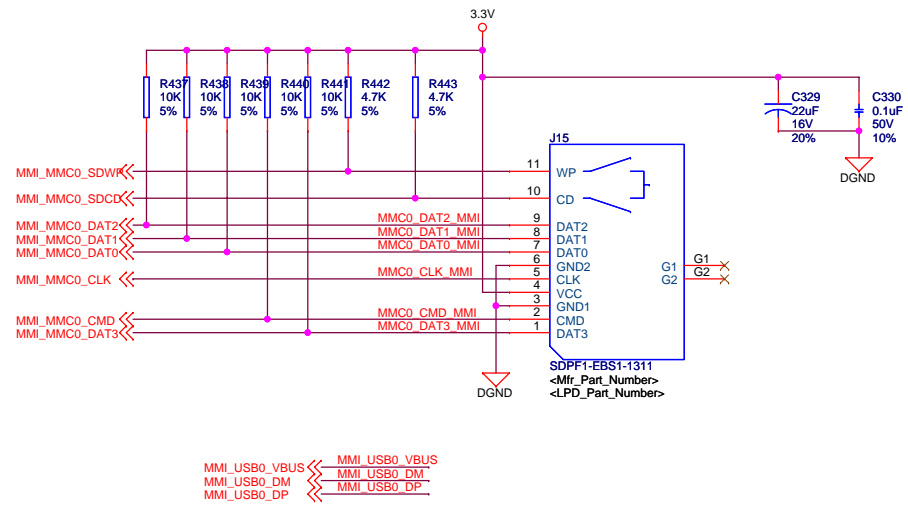

BOOT CONFIGURATION  
SPI0  
NAND

FOOTPRINT OK

Title		<Title>
Size	Document Number	Rev
A3	<Doc>	<Rev Code>
Date:	Thursday, August 14, 2014	Sheet 15 of 15