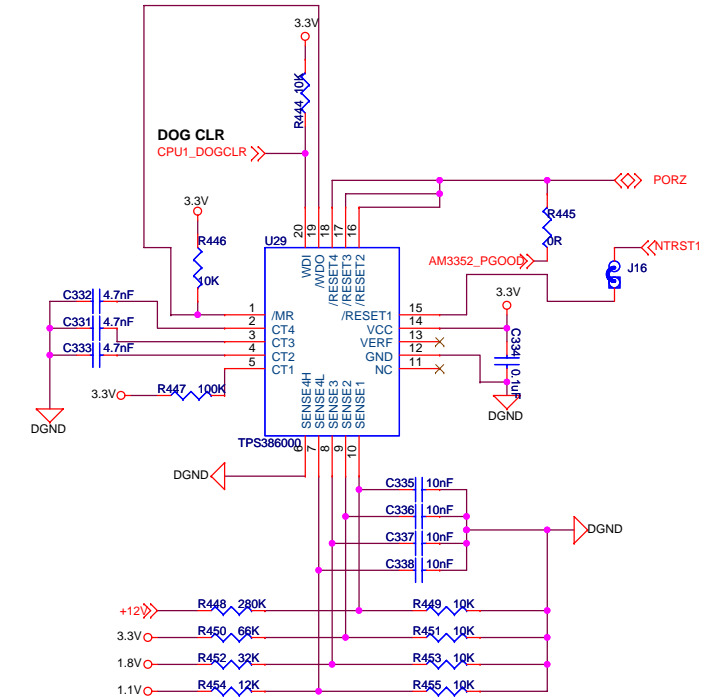

BOOT CONFIGURATION  
SPI0  
NAND

FOOTPRINT OK

Title		<Title>
Size	Document Number	Rev
A3	<Doc>	<Rev Code>
Date:	Thursday, August 14, 2014	Sheet 15 of 15